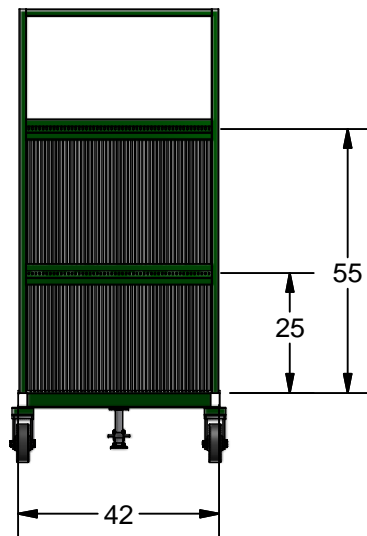

Model K-01FOD Harp Dolly

- * 50 Slots At 5/16"
- * 5/16" Steel Divider Tie Rod Covered With PVC Tube
- * Double rod
- * Four 8" Caster, 2 Rigid, 2 Swivel
- * 1 Floor Lock
- * Number 1-50
- * Paint: Kear Green

Number 1 to 50

K E A R FABRICATION INC.

27 Vanley Crescent, North York, ON, M3J 2B7 - Tel: (416) 398-8666 - Fax: (416) 398-9666

This drawing is property of Kear Fabrication Inc. and may not be copied or modified without the express consent of Kear Fabrication Inc. All dimensions are in inches and are accurate to 1/16". Angles are accurate to 1/2°. Report all changes and/or errors to the Kear Fabrication Inc. Engineering Department.