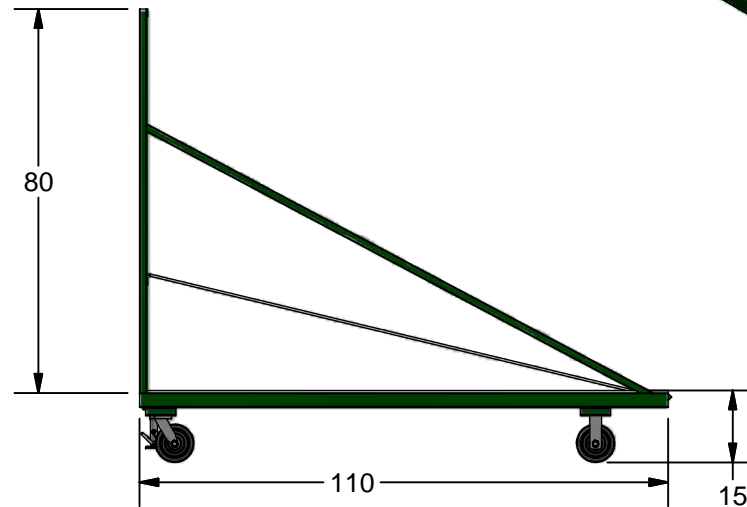

Model K-01FOD Harp Dolly

- * 50 Slots At 5/16"
- * 5/16" Steel Divider Tie Rod Covered With PVC Tube
- * Double rod
- * Four 8" Caster, 2 Rigid, 2 Swivel
- * 1 Floor Lock
- * Number 1-50
- * Paint: Kear Green

Number 1 to 50

K E A R FABRICATION INC.

27 Vanley Crescent, North York, ON, M3J 2B7 - Tel: (416) 398-8666 - Fax: (416) 398-9666

This drawing is property of Kear Fabrication Inc. and may not be copied or modified without the express consent of Kear Fabrication Inc. All dimensions are in inches and are accurate to 1/16". Angles are accurate to 1/2°. Report all changes and/or errors to the Kear Fabrication Inc. Engineering Department.