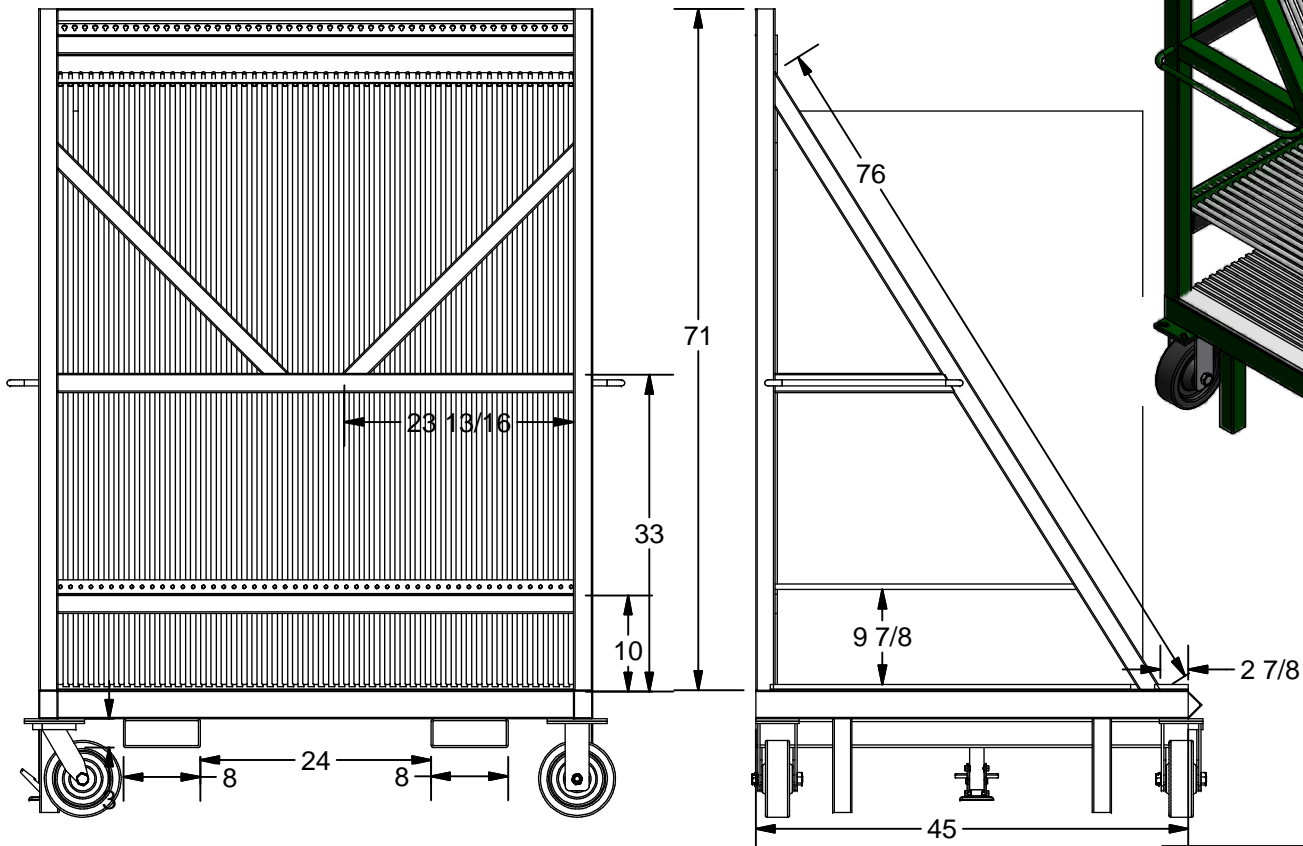

# Model K-01FRT Harp Dolly 1

- \* 50 Slots At 5/8"
- \* 4 safety feet
- \* Four 8" x 2-1/2" Caster, 2 Rigid, 2 Swivel
- \* Set of Numbers 1-50
- \* Paint:Kear Green

Number of slot put on this angle top

**K E A R** FABRICATION INC.  
 27 Vanley Crescent, North York, ON, M3J 2B7 - Tel: (416) 398-8666 - Fax: (416) 398-9666

This drawing is property of Kear Fabrication Inc. and may not be copied or modified without the express consent of Kear Fabrication Inc. All dimensions are in inches and are accurate to 1/16". Angles are accurate to 1/2°. Report all changes and/or errors to the Kear Fabrication Inc. Engineering Department.