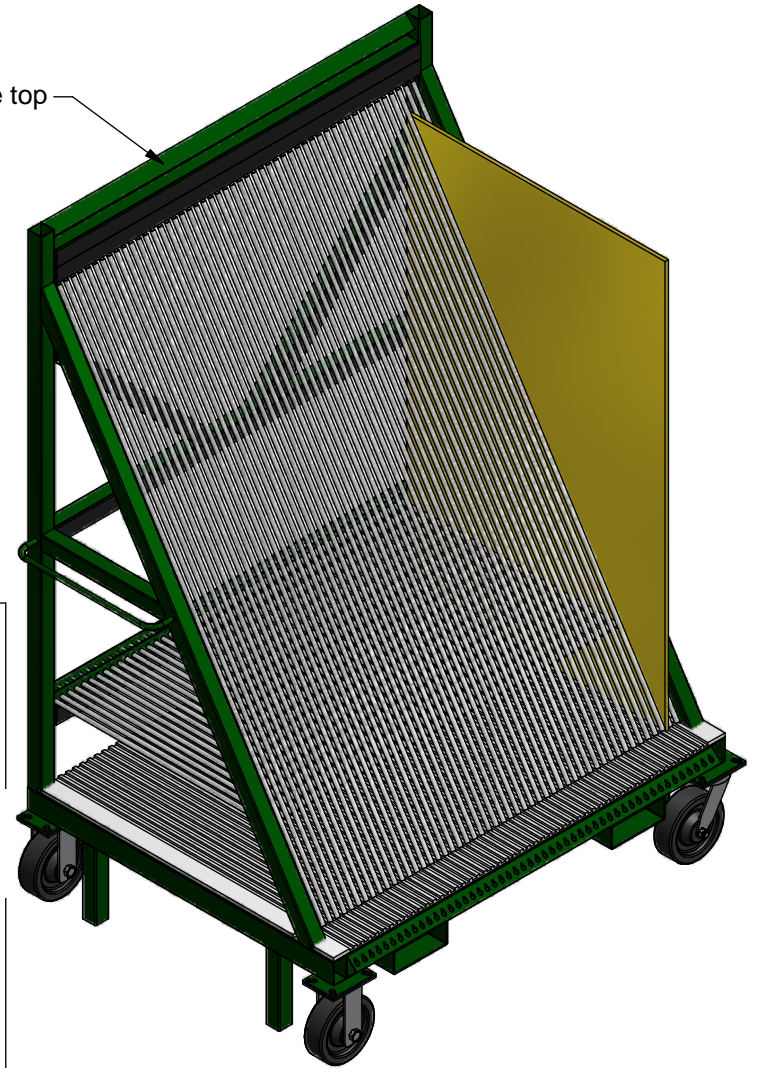

# Model K-01FRT Harp Dolly 1

- \* 50 Slots At 5/8"
- \* 4 safety feet
- \* Four 8" x 2-1/2" Caster, 2 Rigid, 2 Swivel
- \* Set of Numbers 1-50
- \* Paint:Kear Green

Number of slot put on this angle top

**K E A R** FABRICATION INC.  
 27 Vanley Crescent, North York, ON, M3J 2B7 - Tel: (416) 398-8666 - Fax: (416) 398-9666

This drawing is property of Kear Fabrication Inc. and may not be copied or modified without the express consent of Kear Fabrication Inc. All dimensions are in inches and are accurate to 1/16". Angles are accurate to 1/2°. Report all changes and/or errors to the Kear Fabrication Inc. Engineering Department.