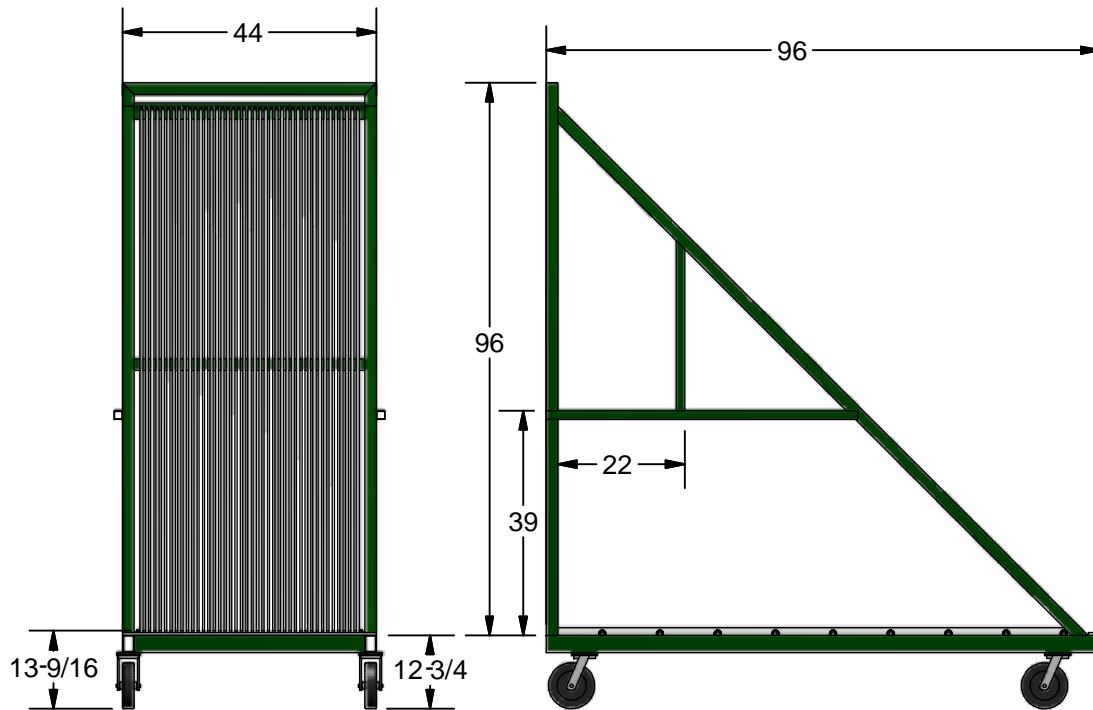

Model K-01OW

3/8" x 40 Slots With Rollers

8 Feet Deep & 8 Feet High

4 8" Diameter x 2" Wide Swivel Casters

Specifications Subject To Change Without Notice

K E A R FABRICATION INC.
27 Vanley Crescent, North York, ON, M3J 2B7 - Tel: (416) 398-8666 - Fax: (416) 398-9666