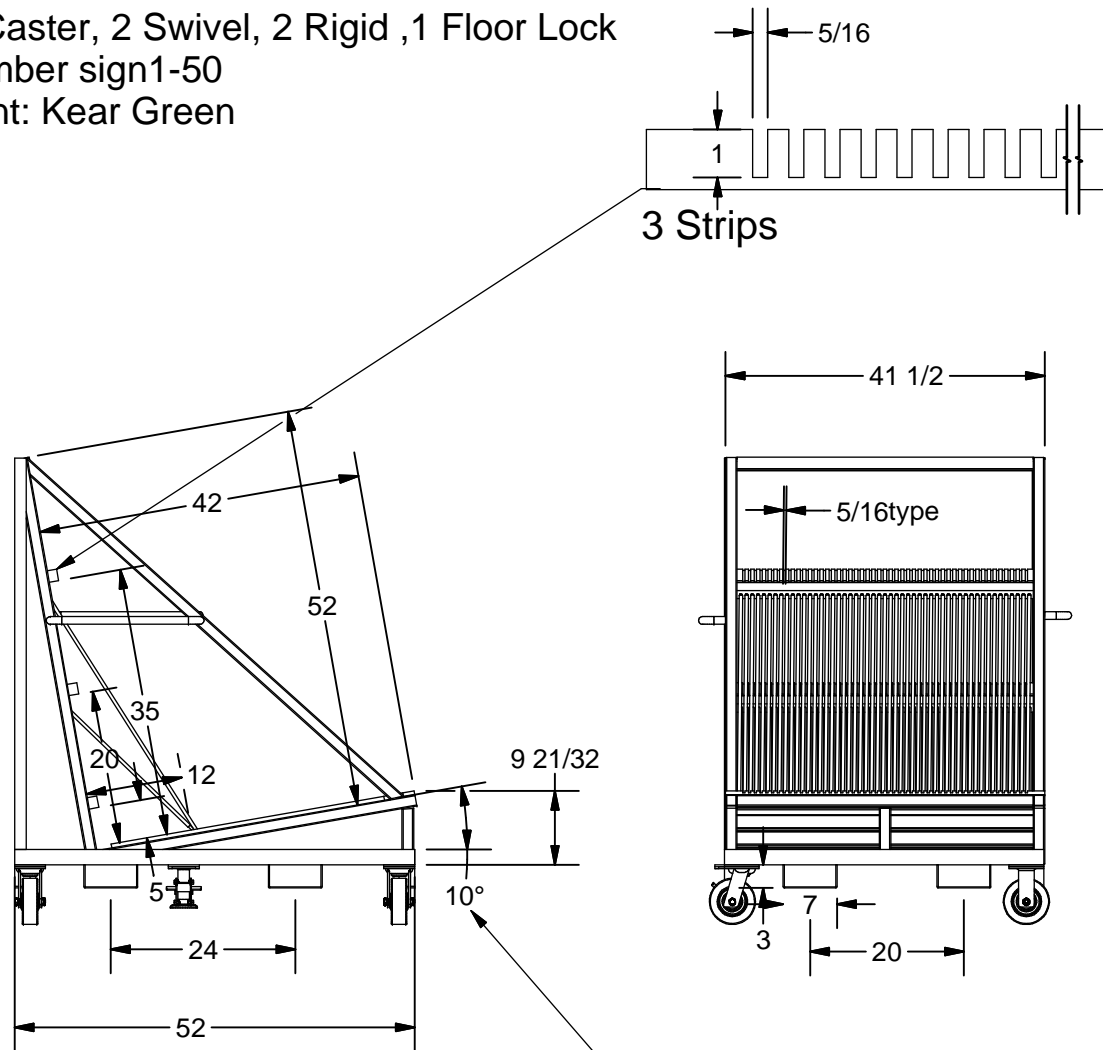

Model K-01STP Harp Dolly

- * Fully slotted HDPE
- * 50 Slots At 5/16"
- * Double Rod cover with PVC Tube
- * 6" Caster, 2 Swivel, 2 Rigid ,1 Floor Lock
- * Number sign1-50
- * Paint: Kear Green

K E A R FABRICATION INC.

27 Vanley Crescent, North York, ON, M3J 2B7 - Tel: (416) 398-8666 - Fax: (416) 398-9666

This drawing is property of Kear Fabrication Inc. and may not be copied or modified without the express consent of Kear Fabrication Inc. All dimensions are in inches and are accurate to 1/16". Angles are accurate to 1/2°. Report all changes and/or errors to the Kear Fabrication Inc. Engineering Department.