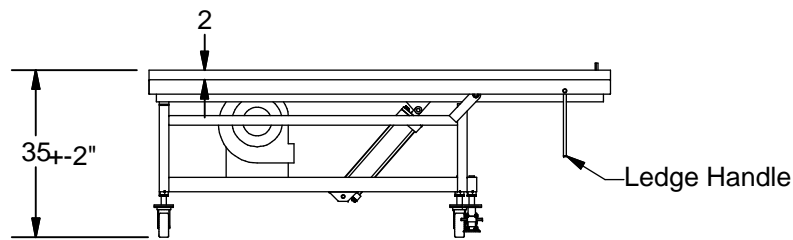

K-02A

- * 1 Hp Blower, 1Ph, 110V
- * Pneumatic Tilting 80°
- * Manually Retractable Ledge
- * 5" Caster , 4 Swivel.
- * 2 Floor Lock
- * Paint: Kear Green

K E A R FABRICATION INC.
27 Vanley Crescent, North York, ON, M3J 2B7 - Tel: (416) 398-8666 - Fax: (416) 398-9666

This drawing is property of Kear Fabrication Inc. and may not be copied or modified without the express consent of Kear Fabrication Inc. All dimensions are in inches and are accurate to 1/16". Angles are accurate to 1/2°. Report all changes and/or errors to the Kear Fabrication Inc. Engineering Department.