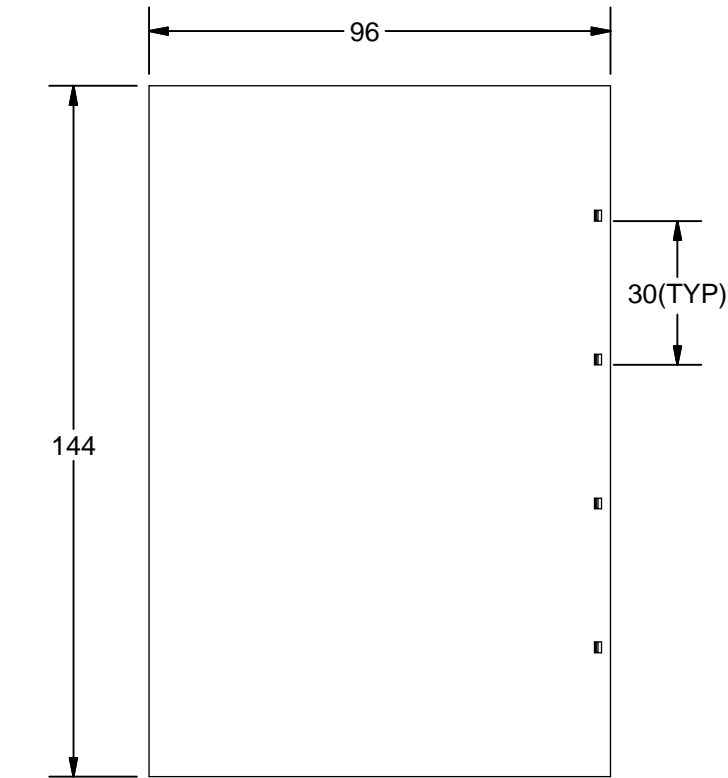

K-02A

- * 1 Hp Blower, 1Ph, 110V
- * Pneumatic Tilting 80°
- * Manually Retractable Ledge
- * 5" Caster , 4 Swivel.
- * 2 Floor Lock
- * Paint: Kear Green

K E A R FABRICATION INC.
27 Vanley Crescent, North York, ON, M3J 2B7 - Tel: (416) 398-8666 - Fax: (416) 398-9666

This drawing is property of Kear Fabrication Inc. and may not be copied or modified without the express consent of Kear Fabrication Inc. All dimensions are in inches and are accurate to 1/16". Angles are accurate to 1/2°. Report all changes and/or errors to the Kear Fabrication Inc. Engineering Department.