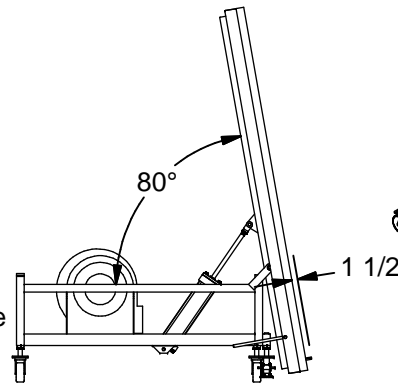

K-02A

- * 1 Hp Blower, 1Ph, 110V
- * Pneumatic Tilting 80°
- * Manually Retractable Ledge
- * 5" Caster , 4 Swivel.
- * 2 Floor Lock
- * Paint: Kear Green

K E A R FABRICATION INC.
27 Vanley Crescent, North York, ON, M3J 2B7 - Tel: (416) 398-8666 - Fax: (416) 398-9666

This drawing is property of Kear Fabrication Inc. and may not be copied or modified without the express consent of Kear Fabrication Inc. All dimensions are in inches and are accurate to 1/16". Angles are accurate to 1/2°. Report all changes and/or errors to the Kear Fabrication Inc. Engineering Department.