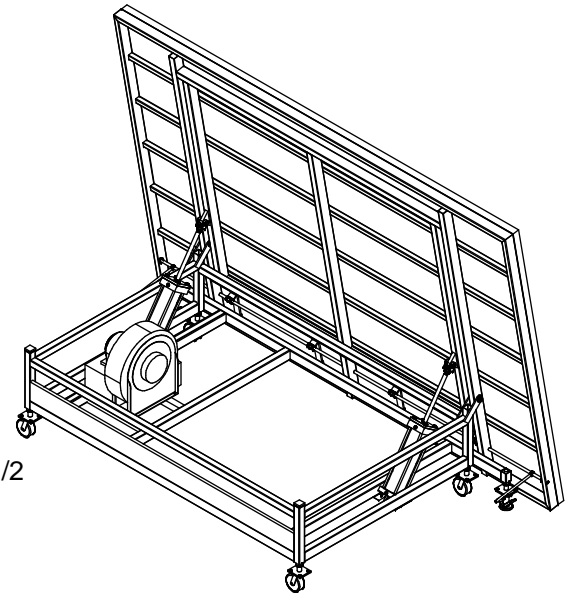

K-02A

- * 1 Hp Blower, 1Ph, 110V
- * Pneumatic Tilting 80°
- * Manually Retractable Ledge
- * 5" Caster , 4 Swivel.
- * 2 Floor Lock
- * Paint: Kear Green

K E A R FABRICATION INC.
27 Vanley Crescent, North York, ON, M3J 2B7 - Tel: (416) 398-8666 - Fax: (416) 398-9666

This drawing is property of Kear Fabrication Inc. and may not be copied or modified without the express consent of Kear Fabrication Inc. All dimensions are in inches and are accurate to 1/16". Angles are accurate to 1/2°. Report all changes and/or errors to the Kear Fabrication Inc. Engineering Department.