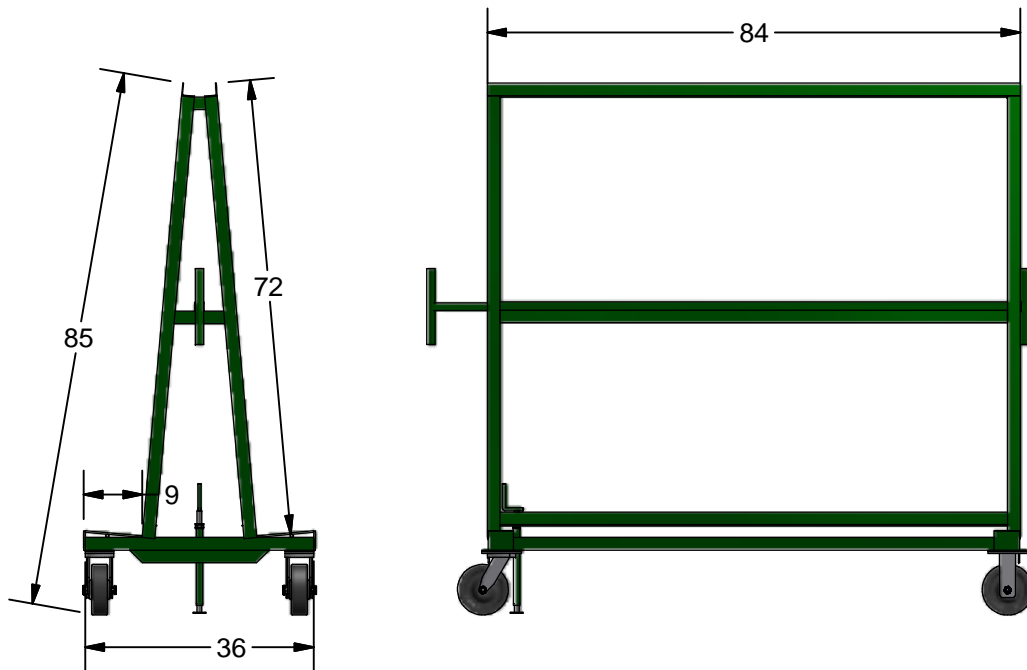

K-05A A Type Welded Dolly

- 9" Wide
- 8" Dia Caster, 2 Swivel, 2 Rigid
- Screw Jack Floor Lock
- 6,000 Lbs Capacity
- Paint: Kear Green

K E A R FABRICATION INC.
27 Vanley Crescent, North York, ON, M3J 2B7 - Tel: (416) 398-8666 - Fax: (416) 398-9666

This drawing is property of Kear Fabrication Inc. and may not be copied or modified without the express consent of Kear Fabrication Inc. All dimensions are in inches and are accurate to 1/16". Angles are accurate to 1/2°. Report all changes and/or errors to the Kear Fabrication Inc. Engineering Department.