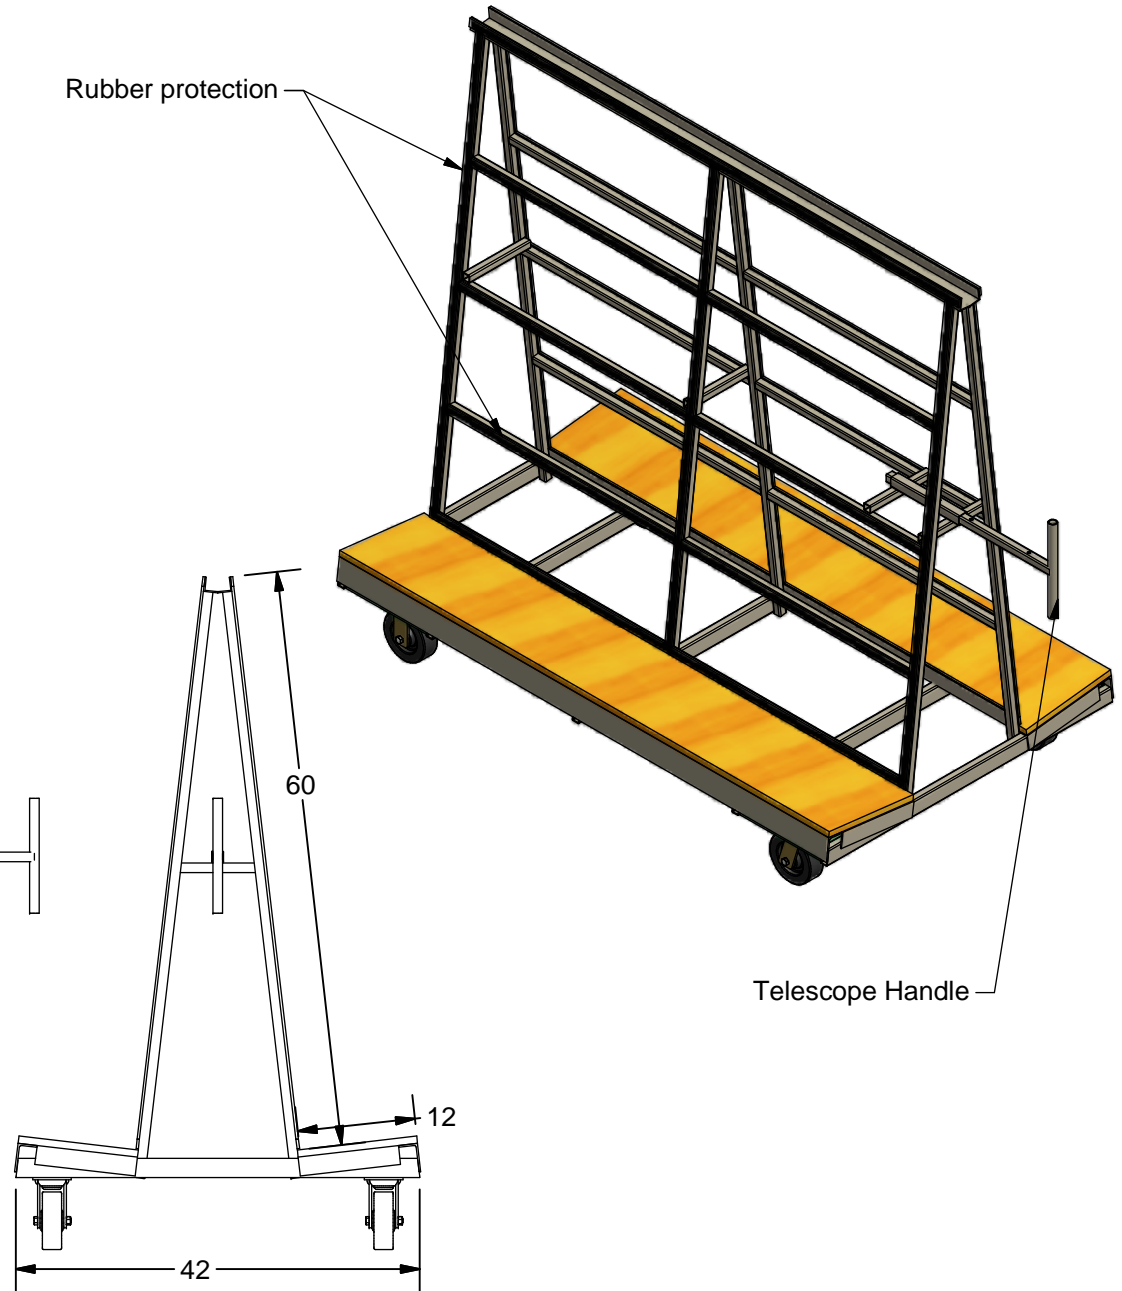

K-06WR Shop Dolly

- 6" Dia x 2" Wide Casters
- 2 Swivel - 2 Inline
- 3/4" Plywood Base, Rubber Sides
- Cap. 3,000lbs
- Paint Kears Green

K E A R FABRICATION INC.
27 Vanley Crescent, North York, ON, M3J 2B7 - Tel: (416) 398-8666 - Fax: (416) 398-9666

This drawing is property of Kear Fabrication Inc. and may not be copied or modified without the express consent of Kear Fabrication Inc. All dimensions are in inches and are accurate to 1/16" . Angles are accurate to 1/2° . Report all changes and/or errors to the Kear Fabrication Inc. Engineering Department.