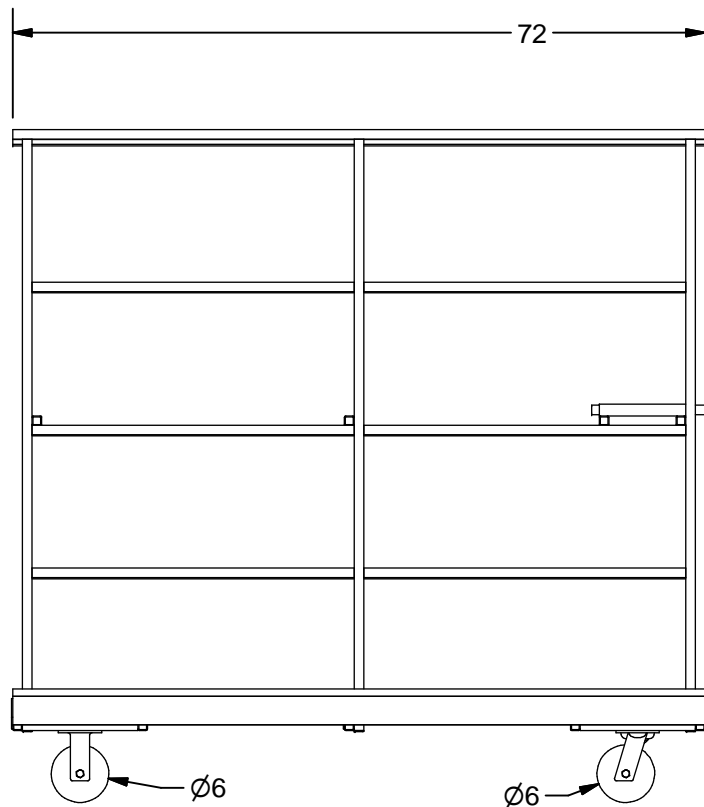

K-06WR Shop Dolly

- 6" Dia x 2" Wide Casters
- 2 Swivel - 2 Inline
- 3/4" Plywood Base, Rubber Sides
- Cap. 3,000lbs
- Paint Kears Green

K E A R FABRICATION INC.
27 Vanley Crescent, North York, ON, M3J 2B7 - Tel: (416) 398-8666 - Fax: (416) 398-9666

This drawing is property of Kear Fabrication Inc. and may not be copied or modified without the express consent of Kear Fabrication Inc. All dimensions are in inches and are accurate to 1/16" . Angles are accurate to 1/2° . Report all changes and/or errors to the Kear Fabrication Inc. Engineering Department.