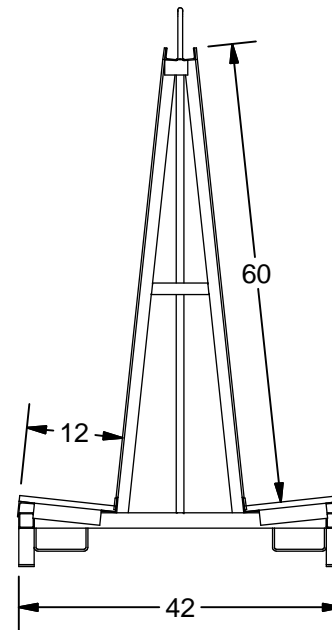

K-08 Shipping Rack

- * Wood Deck and Rubber Side
- * 1 Crane Hook
- * Paint: Kear Green

Specifications Subject To Change Without Notice