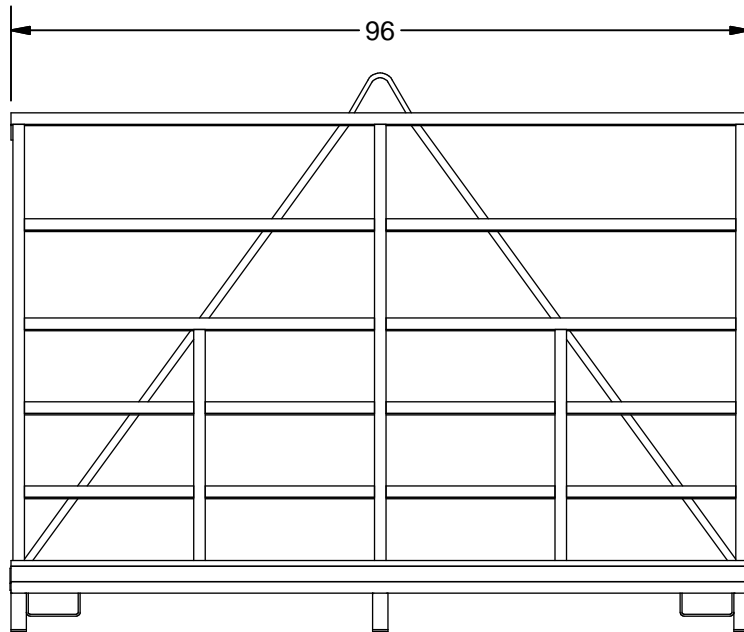

K-08 Shipping Rack

- * Wood Deck and Rubber Side
- * 1 Crane Hook
- * Paint: Kear Green

Specifications Subject To Change Without Notice