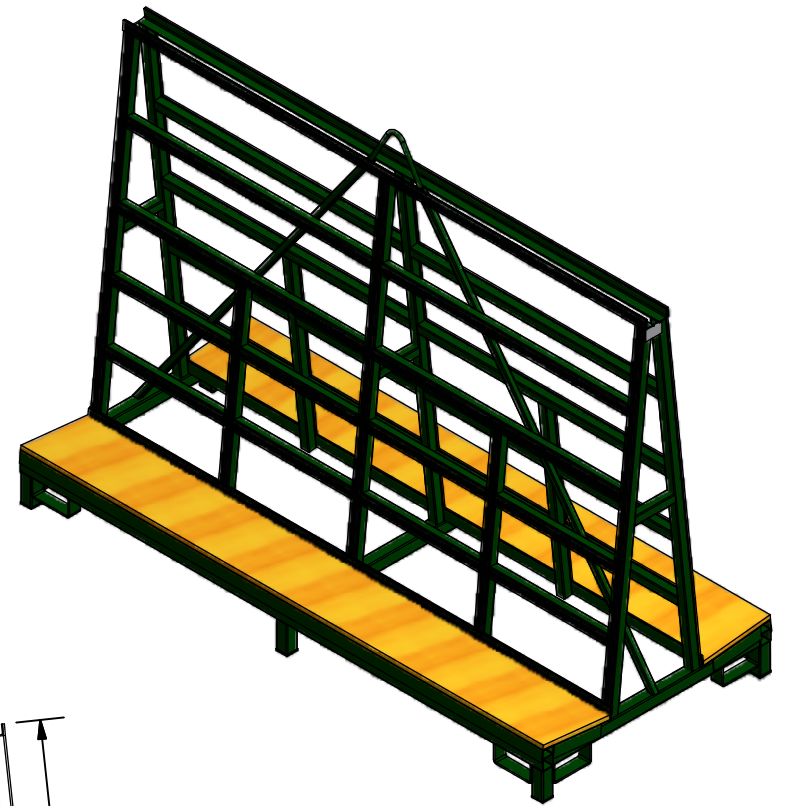

K-08 Shipping Rack

- * Wood Deck and Rubber Side
- * 1 Crane Hook
- * Paint: Kear Green

Specifications Subject To Change Without Notice