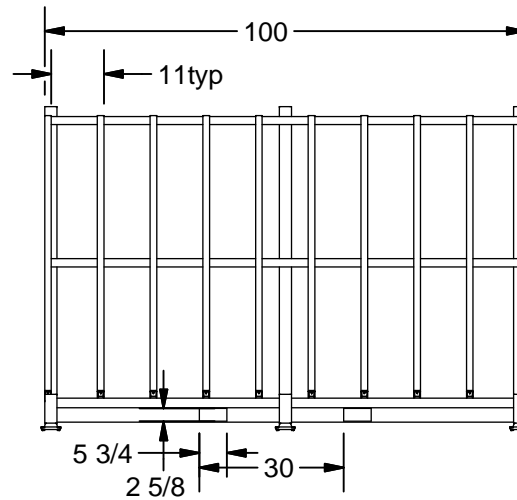

Model K-08ALS

- * Rubber base and backing
- * Fork lift 4 sides excess
- * Paint: Kear Green

Paint: Oil Base Enamel With Color Bristol Green
- Similar to #SW6748

K E A R FABRICATION INC.

27 Vanley Crescent, North York, ON, M3J 2B7 - Tel: (416) 398-8666 - Fax: (416) 398-9666

This drawing is property of Kear Fabrication Inc. and may not be copied or modified without the express consent of Kear Fabrication Inc. All dimensions are in inches and are accurate to 1/16". Angles are accurate to 1/2°. Report all changes and/or errors to the Kear Fabrication Inc. Engineering Department.