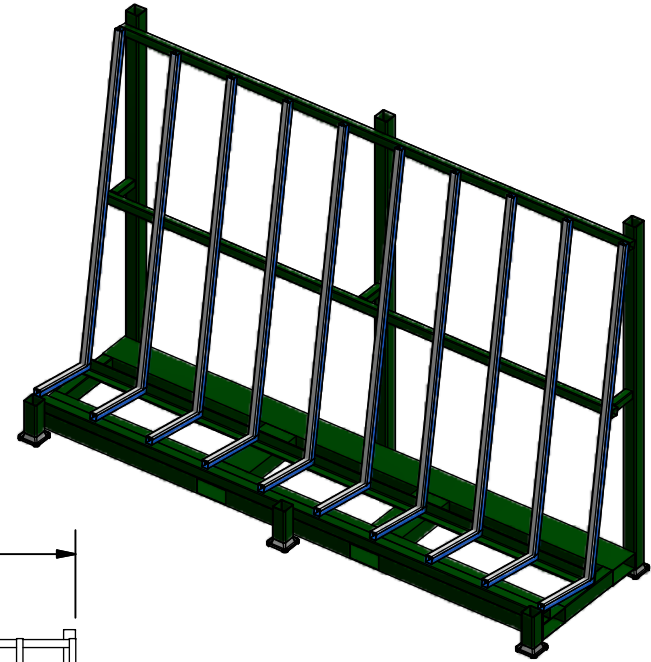

Model K-08ALS

- * Rubber base and backing
- * Fork lift 4 sides excess
- * Paint: Kear Green

Paint: Oil Base Enamel With Color Bristol Green
- Similar to #SW6748

K E A R FABRICATION INC.

27 Vanley Crescent, North York, ON, M3J 2B7 - Tel: (416) 398-8666 - Fax: (416) 398-9666

This drawing is property of Kear Fabrication Inc. and may not be copied or modified without the express consent of Kear Fabrication Inc. All dimensions are in inches and are accurate to 1/16". Angles are accurate to 1/2°. Report all changes and/or errors to the Kear Fabrication Inc. Engineering Department.