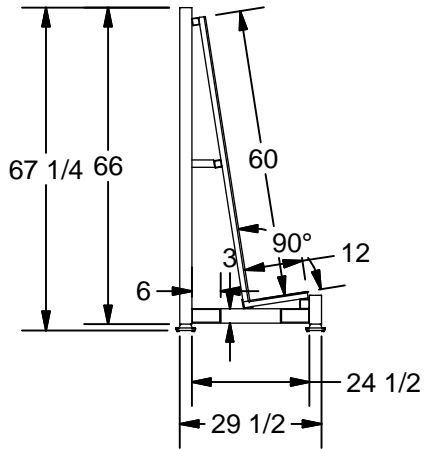

Model K-08ALS

- * Rubber base and backing
- * Fork lift 4 sides excess
- * Paint: Kear Green

Paint: Oil Base Enamel With Color Bristol Green
- Similar to #SW6748

K E A R FABRICATION INC.

27 Vanley Crescent, North York, ON, M3J 2B7 - Tel: (416) 398-8666 - Fax: (416) 398-9666

This drawing is property of Kear Fabrication Inc. and may not be copied or modified without the express consent of Kear Fabrication Inc. All dimensions are in inches and are accurate to 1/16". Angles are accurate to 1/2°. Report all changes and/or errors to the Kear Fabrication Inc. Engineering Department.