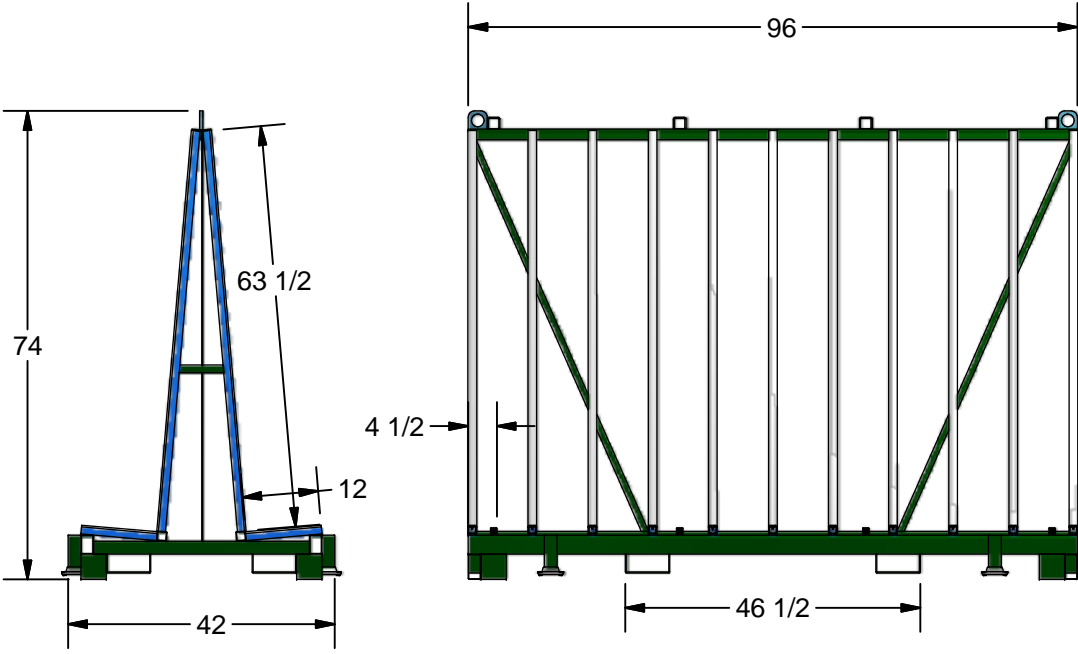

# Model K-08AS "A" Tye Stackable

Paint: Oil Base Enamel With Color Bristol Green  
 - Similar to #SW6748

**K E A R** FABRICATION INC.  
 27 Vanley Crescent, North York, ON, M3J 2B7 - Tel: (416) 398-8666 - Fax: (416) 398- 9666

This drawing is property of Kear Fabrication Inc. and may not be copied or modified without the express consent of Kear Fabrication Inc. All dimensions are in inches and are accurate to 1/16". Angles are accurate to 1/2°. Report all changes and/or errors to the Kear Fabrication Inc. Engineering Department.