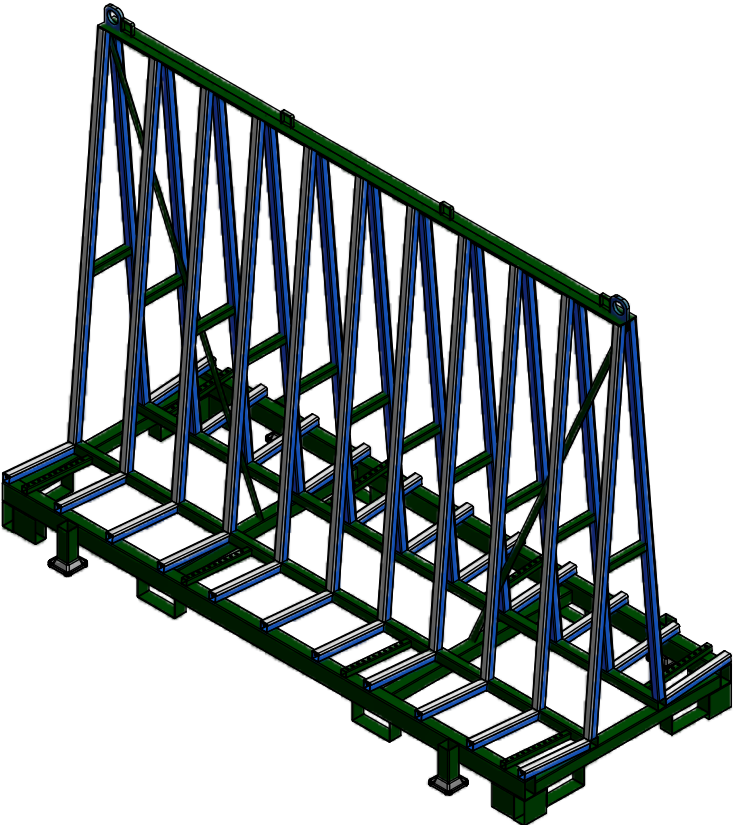

# Model K-08AS "A" Tye Stackable

Paint: Oil Base Enamel With Color Bristol Green  
 - Similar to #SW6748

**K E A R** FABRICATION INC.  
 27 Vanley Crescent, North York, ON, M3J 2B7 - Tel: (416) 398-8666 - Fax: (416) 398- 9666

This drawing is property of Kear Fabrication Inc. and may not be copied or modified without the express consent of Kear Fabrication Inc. All dimensions are in inches and are accurate to 1/16". Angles are accurate to 1/2°. Report all changes and/or errors to the Kear Fabrication Inc. Engineering Department.