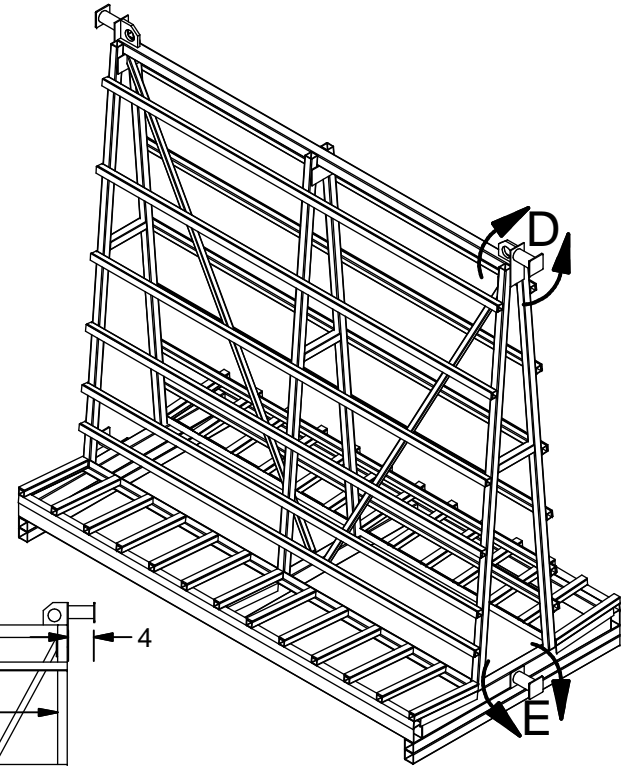

DETAIL D
SCALE 1 / 5

DETAIL E
SCALE 1 / 5

K- 08DB Shipping Rack

K E A R FABRICATION INC.

27 Vanley Crescent, North York, ON, M3J 2B7 - Tel: (416) 398-8666 - Fax: (416) 398-9666

This drawing is property of Kear Fabrication Inc. and may not be copied or modified without the express consent of Kear Fabrication Inc. All dimensions are in inches and are accurate to $\frac{1}{16}$ " . Angles are accurate to $\frac{1}{2}^\circ$. Report all changes and/or errors to the Kear Fabrication Inc. Engineering Department.