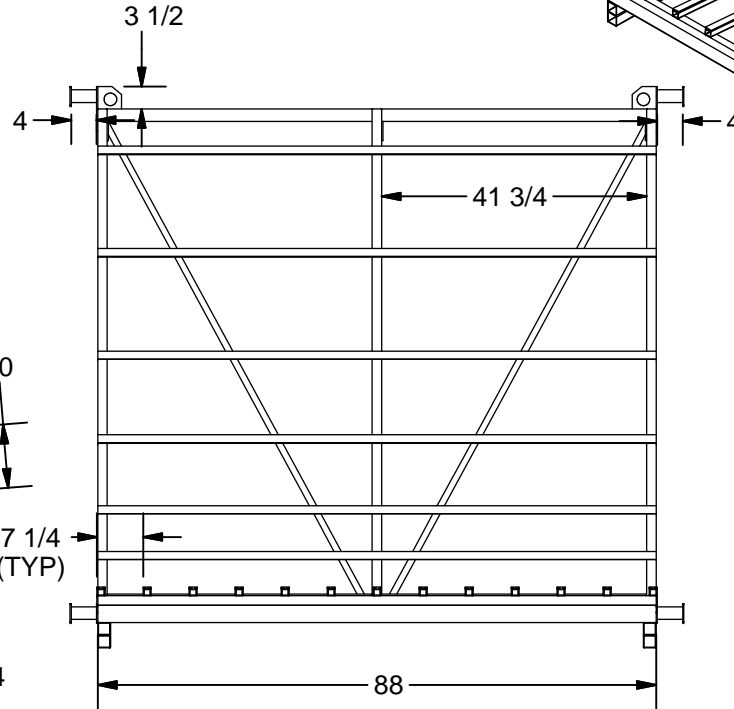

DETAIL D
SCALE 1 / 5

DETAIL E
SCALE 1 / 5

K- 08DB Shipping Rack

K E A R FABRICATION INC.

27 Vanley Crescent, North York, ON, M3J 2B7 - Tel: (416) 398-8666 - Fax: (416) 398-9666

This drawing is property of Kear Fabrication Inc. and may not be copied or modified without the express consent of Kear Fabrication Inc. All dimensions are in inches and are accurate to $\frac{1}{16}$ " . Angles are accurate to $\frac{1}{2}^\circ$. Report all changes and/or errors to the Kear Fabrication Inc. Engineering Department.