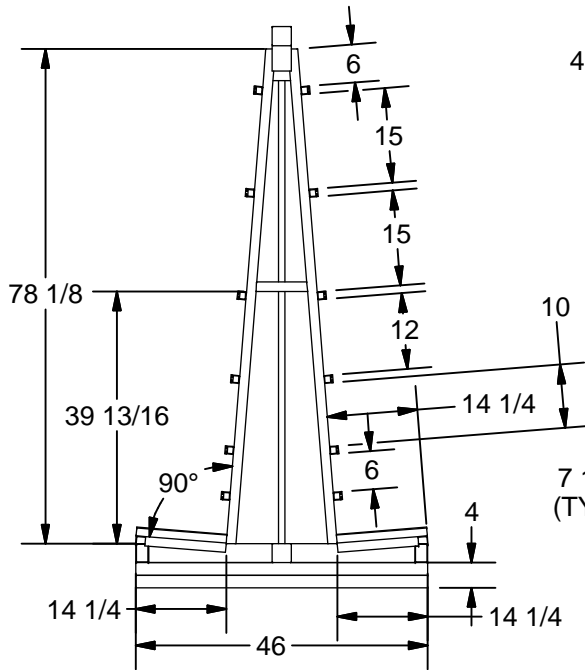

DETAIL D
SCALE 1 / 5

DETAIL E
SCALE 1 / 5

K- 08DB Shipping Rack

K E A R FABRICATION INC.

27 Vanley Crescent, North York, ON, M3J 2B7 - Tel: (416) 398-8666 - Fax: (416) 398-9666

This drawing is property of Kear Fabrication Inc. and may not be copied or modified without the express consent of Kear Fabrication Inc. All dimensions are in inches and are accurate to $\frac{1}{16}$ " . Angles are accurate to $\frac{1}{2}^\circ$. Report all changes and/or errors to the Kear Fabrication Inc. Engineering Department.