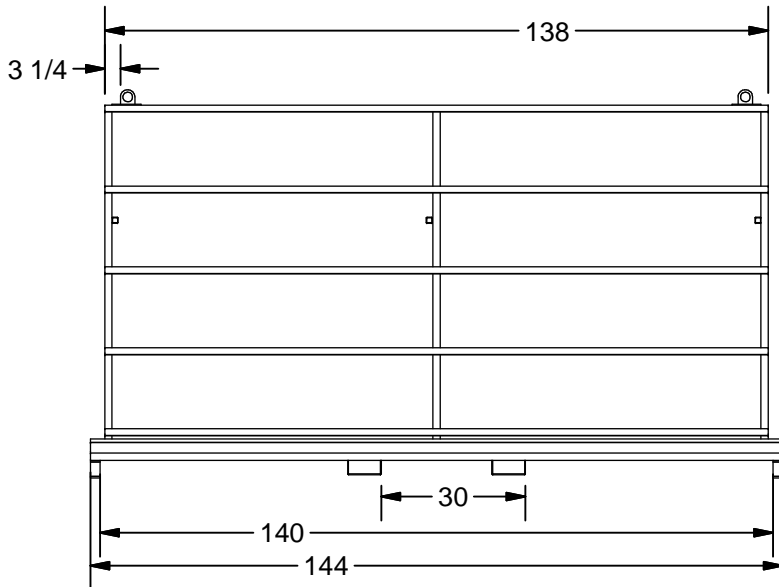

K-08DBW

* Paint Orange

K E A R FABRICATION INC.

27 Vanley Crescent, North York, ON, M3J 2B7 - Tel: (416) 398-8666 - Fax: (416) 398-9666

This drawing is property of Kear Fabrication Inc. and may not be copied or modified without the express consent of Kear Fabrication Inc. All dimensions are in inches and are accurate to 1/16". Angles are accurate to 1/2°. Report all changes and/or errors to the Kear Fabrication Inc. Engineering Department.