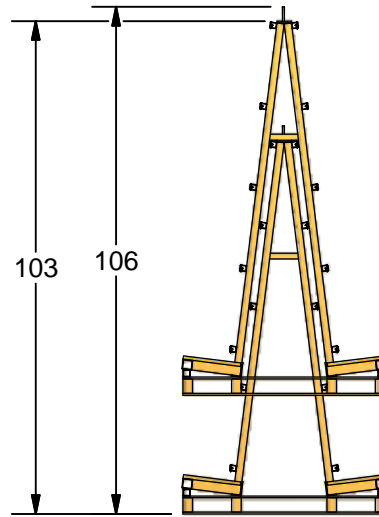

K-08DBW

* Paint Orange

K E A R FABRICATION INC.

27 Vanley Crescent, North York, ON, M3J 2B7 - Tel: (416) 398-8666 - Fax: (416) 398-9666

This drawing is property of Kear Fabrication Inc. and may not be copied or modified without the express consent of Kear Fabrication Inc. All dimensions are in inches and are accurate to 1/16". Angles are accurate to 1/2°. Report all changes and/or errors to the Kear Fabrication Inc. Engineering Department.