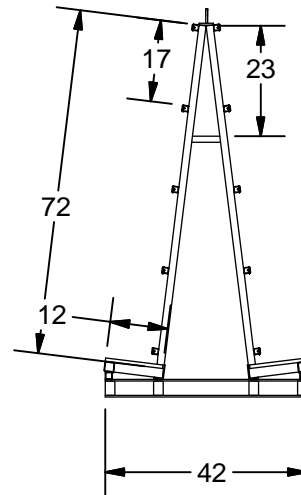

K-08DBW

* Paint Orange

K E A R FABRICATION INC.

27 Vanley Crescent, North York, ON, M3J 2B7 - Tel: (416) 398-8666 - Fax: (416) 398-9666

This drawing is property of Kear Fabrication Inc. and may not be copied or modified without the express consent of Kear Fabrication Inc. All dimensions are in inches and are accurate to 1/16". Angles are accurate to 1/2°. Report all changes and/or errors to the Kear Fabrication Inc. Engineering Department.