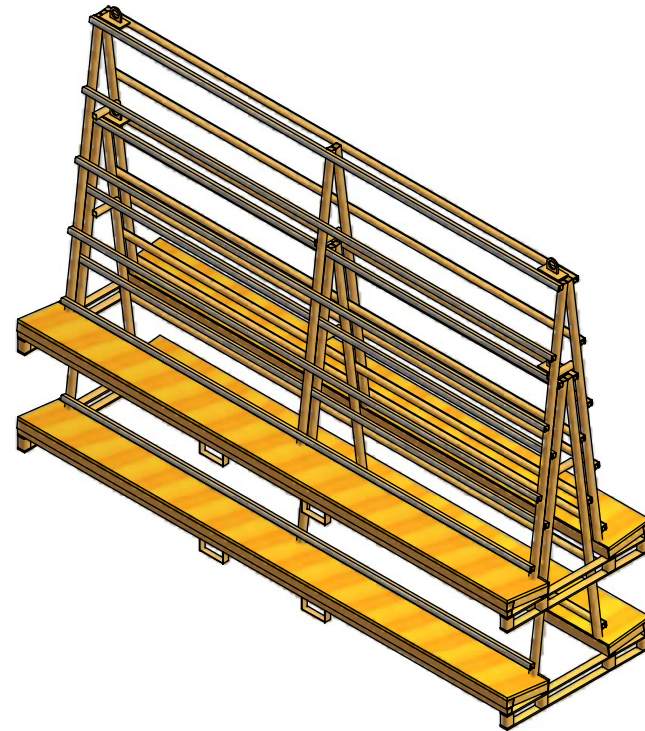

K-08DBW

* Paint Orange

K E A R FABRICATION INC.

27 Vanley Crescent, North York, ON, M3J 2B7 - Tel: (416) 398-8666 - Fax: (416) 398-9666

This drawing is property of Kear Fabrication Inc. and may not be copied or modified without the express consent of Kear Fabrication Inc. All dimensions are in inches and are accurate to 1/16". Angles are accurate to 1/2°. Report all changes and/or errors to the Kear Fabrication Inc. Engineering Department.