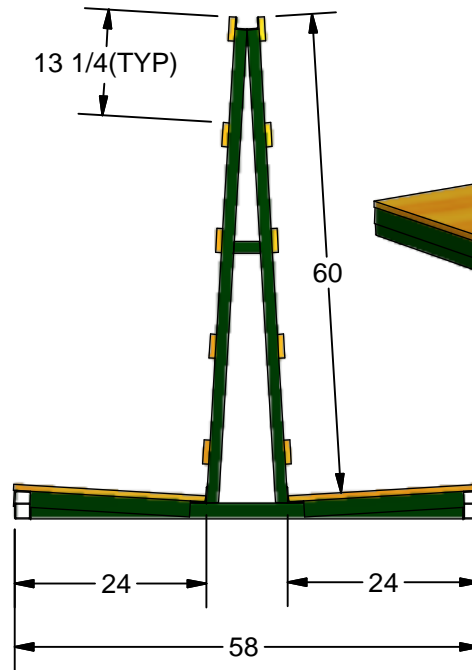

K-08LS "L" Type Shipping Rack

* Wood Deck and Side

*Paint Kear Green

K E A R FABRICATION INC.
27 Vanley Crescent, North York, ON, M3J 2B7 - Tel: (416) 398-8666 - Fax: (416) 398-9666

Specifications Subject To Change Without Notice