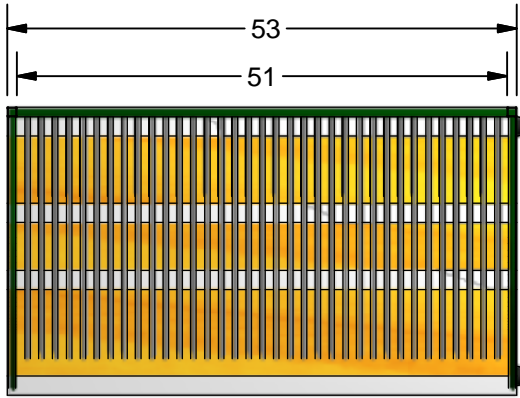

K-09AWO IG Dolly

* 34@0.875"

* 6" x 2" Performa Rubber mold caster 2R 2S

* Paint Kears Green

Specifications Subject To Change Without Notice