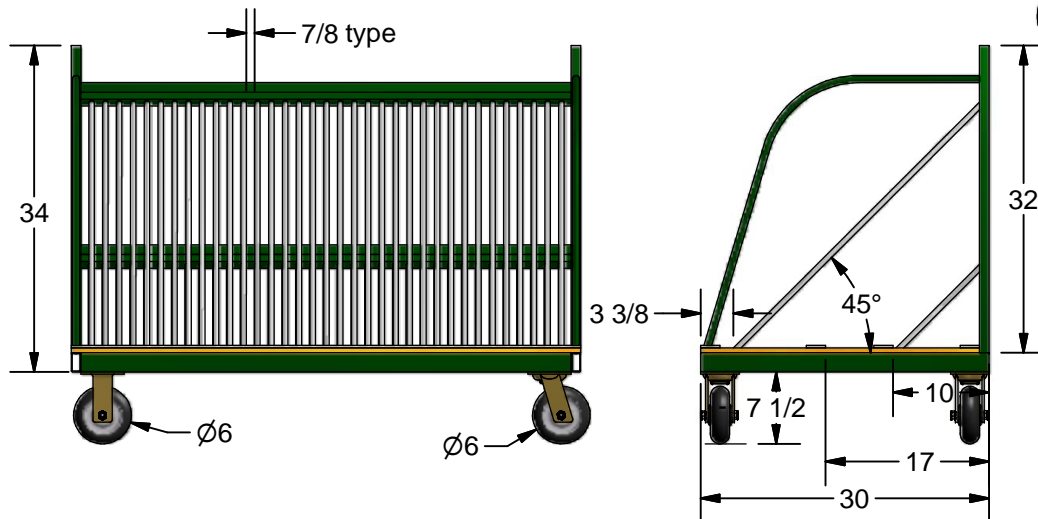

K-09AWO IG Dolly

* 34@0.875"

* 6" x 2" Performa Rubber mold caster 2R 2S

* Paint Kears Green

Specifications Subject To Change Without Notice