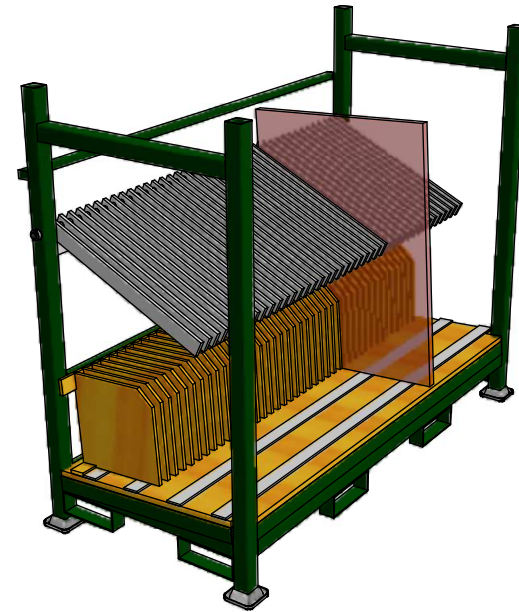

# K-09B Insulated Glass Dolly

- \* 40 Slots - 1" Capacity
- \* Up PVC Finger Length 24"
- \* Fit Plywood 12" x 12"
- \* Paint: Kear Blue

**K E A R FABRICATION INC.**

27 Vanley Crescent, North York, ON, M3J 2B7 - Tel: (416) 398- 8666 - Fax: (416) 398-9666

This drawing is property of Kear Fabrication Inc. and may not be copied or modified without the express consent of Kear Fabrication Inc. All dimensions are in inches and are accurate to 1/16". Angles are accurate to 1/2°. Report all changes and/or errors to the Kear Fabrication Inc. Engineering Department.