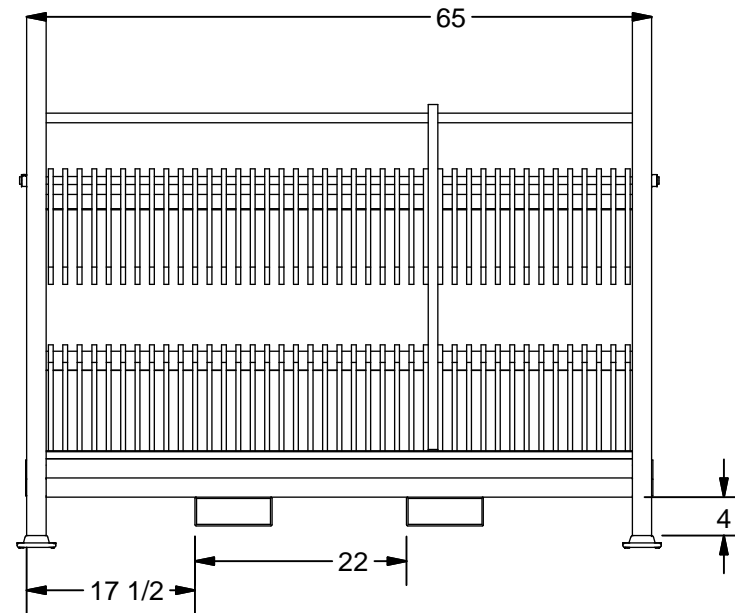

# K-09B Insulated Glass Dolly

- \* 40 Slots - 1" Capacity
- \* Up PVC Finger Length 24"
- \* Fit Plywood 12" x 12"
- \* Paint: Kear Blue

**K E A R FABRICATION INC.**

27 Vanley Crescent, North York, ON, M3J 2B7 - Tel: (416) 398- 8666 - Fax: (416) 398-9666

This drawing is property of Kear Fabrication Inc. and may not be copied or modified without the express consent of Kear Fabrication Inc. All dimensions are in inches and are accurate to 1/16". Angles are accurate to 1/2°. Report all changes and/or errors to the Kear Fabrication Inc. Engineering Department.