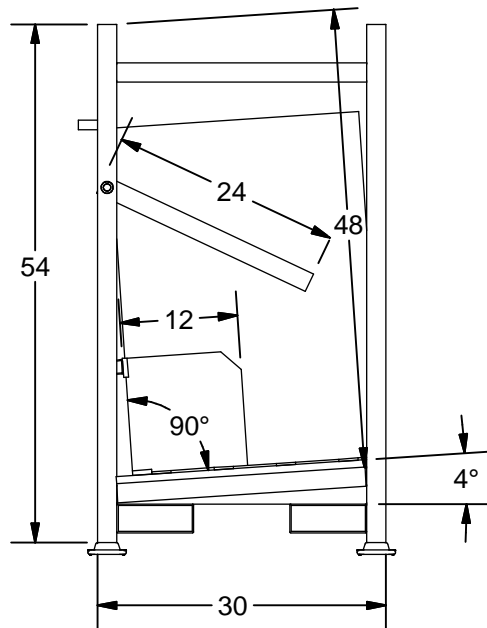

# K-09B Insulated Glass Dolly

- \* 40 Slots - 1" Capacity
- \* Up PVC Finger Length 24"
- \* Fit Plywood 12" x 12"
- \* Paint: Kear Blue

**K E A R FABRICATION INC.**

27 Vanley Crescent, North York, ON, M3J 2B7 - Tel: (416) 398- 8666 - Fax: (416) 398-9666

This drawing is property of Kear Fabrication Inc. and may not be copied or modified without the express consent of Kear Fabrication Inc. All dimensions are in inches and are accurate to 1/16". Angles are accurate to 1/2°. Report all changes and/or errors to the Kear Fabrication Inc. Engineering Department.