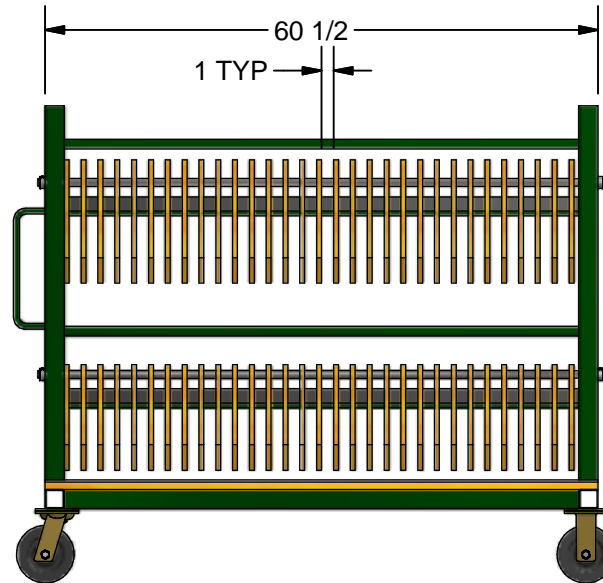

K-9C IG Dolly

- * Wood Flip-up Fingers
- * 37 Slots - 1" Capacity
- * Up Finger Length 22"
- * Low Finger Length 18"
- * 6" Wheel, 2 Swivel, 2 Rigid
- * Paint: Kear Green

K E A R FABRICATION INC.

27 Vanley Crescent, North York, ON, M3J 2B7 - Tel: (416) 398- 8666 - Fax: (416) 398- 9666

This drawing is property of Kear Fabrication Inc. and may not be copied or modified without the express consent of Kear Fabrication Inc. All dimensions are in inches and are accurate to 1/16". Angles are accurate to 1/2°. Report all changes and/or errors to the Kear Fabrication Inc. Engineering Department.