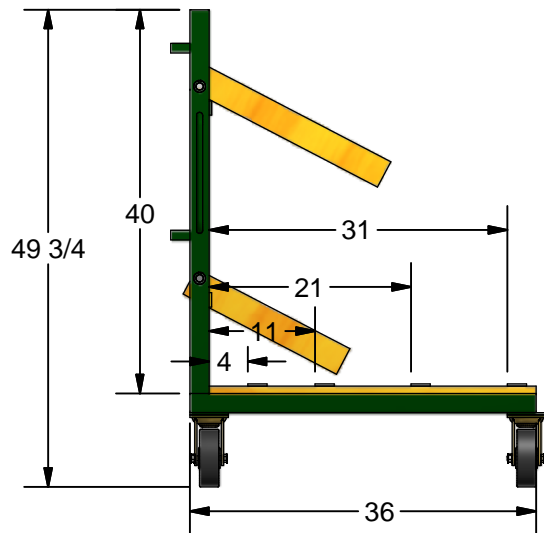

K-9C IG Dolly

- * Wood Flip-up Fingers
- * 37 Slots - 1" Capacity
- * Up Finger Length 22"
- * Low Finger Length 18"
- * 6" Wheel, 2 Swivel, 2 Rigid
- * Paint: Kear Green

K E A R FABRICATION INC.

27 Vanley Crescent, North York, ON, M3J 2B7 - Tel: (416) 398- 8666 - Fax: (416) 398- 9666

This drawing is property of Kear Fabrication Inc. and may not be copied or modified without the express consent of Kear Fabrication Inc. All dimensions are in inches and are accurate to 1/16". Angles are accurate to 1/2°. Report all changes and/or errors to the Kear Fabrication Inc. Engineering Department.