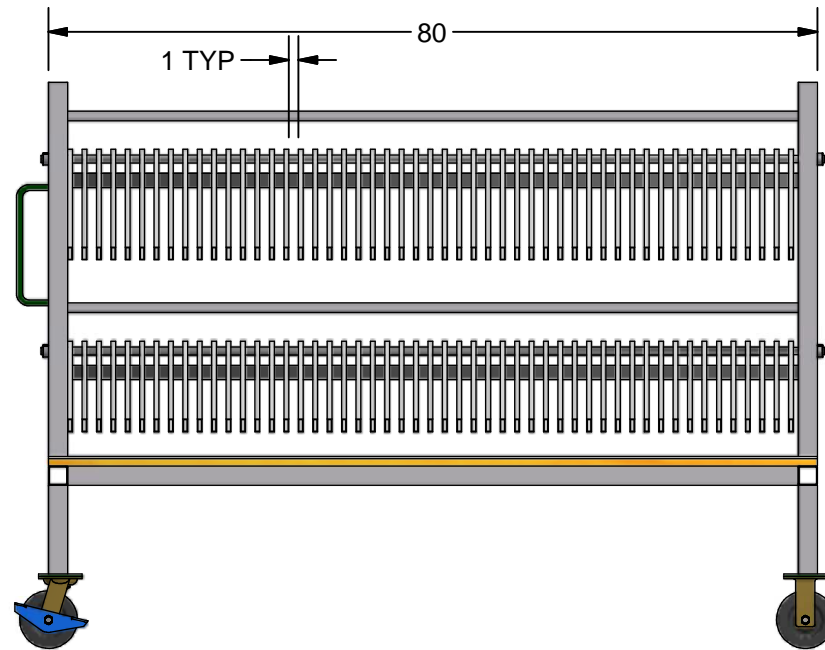

# K-09DEL Insulated Glass Dolly

- \* PVC Flip-up Fingers
- \* 50 Slots - 1" Capacity
- \* Up Finger Length 22"
- \* Low Finger Length 18"
- \* Paint YKK White

**K E A R FABRICATION INC.**

27 Vanley Crescent, North York, ON, M3J 2B7 - Tel: (416) 398-8666 - Fax: (416) 398-9666

This drawing is property of Kear Fabrication Inc. and may not be copied or modified without the express consent of Kear Fabrication Inc. All dimensions are in inches and are accurate to 1/16". Angles are accurate to 1/2°. Report all changes and/or errors to the Kear Fabrication Inc. Engineering Department.