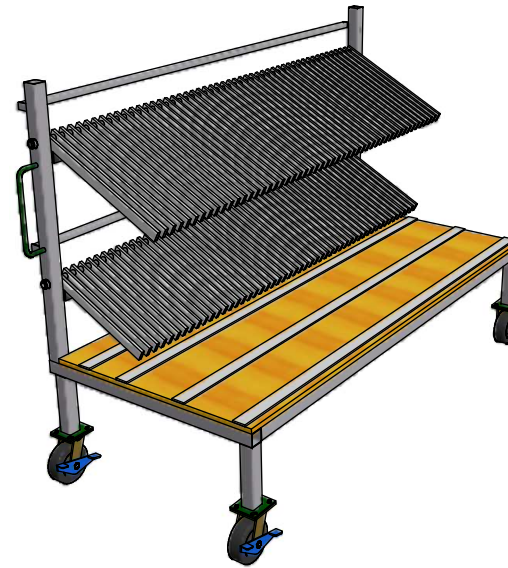

# K-09DEL Insulated Glass Dolly

- \* PVC Flip-up Fingers
- \* 50 Slots - 1" Capacity
- \* Up Finger Length 22"
- \* Low Finger Length 18"
- \* Paint YKK White

**K E A R FABRICATION INC.**

27 Vanley Crescent, North York, ON, M3J 2B7 - Tel: (416) 398-8666 - Fax: (416) 398-9666

This drawing is property of Kear Fabrication Inc. and may not be copied or modified without the express consent of Kear Fabrication Inc. All dimensions are in inches and are accurate to 1/16". Angles are accurate to 1/2°. Report all changes and/or errors to the Kear Fabrication Inc. Engineering Department.