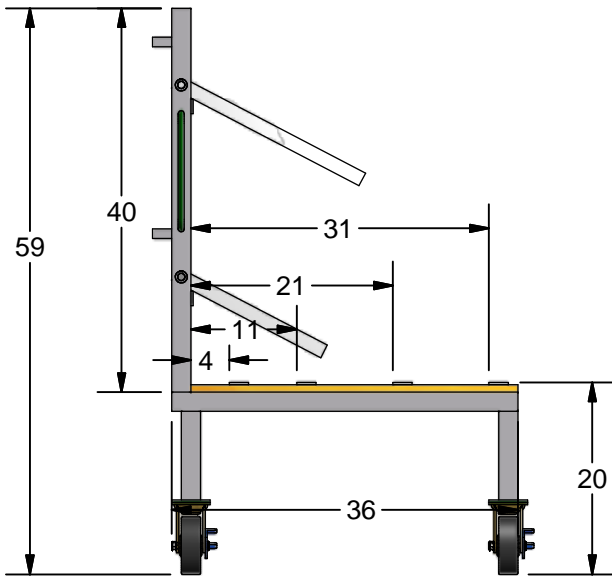

# K-09DEL Insulated Glass Dolly

- \* PVC Flip-up Fingers
- \* 50 Slots - 1" Capacity
- \* Up Finger Length 22"
- \* Low Finger Length 18"
- \* Paint YKK White

**K E A R FABRICATION INC.**

27 Vanley Crescent, North York, ON, M3J 2B7 - Tel: (416) 398-8666 - Fax: (416) 398-9666

This drawing is property of Kear Fabrication Inc. and may not be copied or modified without the express consent of Kear Fabrication Inc. All dimensions are in inches and are accurate to 1/16". Angles are accurate to 1/2°. Report all changes and/or errors to the Kear Fabrication Inc. Engineering Department.