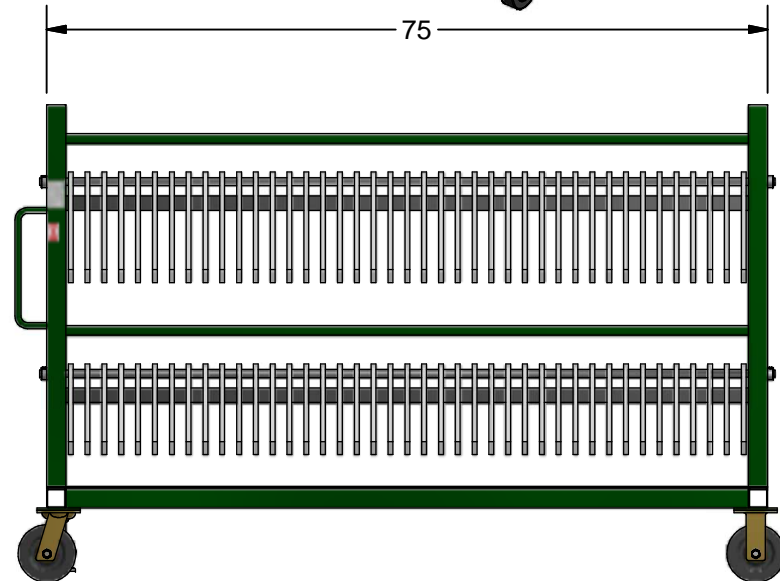

K-09DOB Insulated Glass Dolly

- * Solid HDPE Flip-up Fingers
- * 40 Slots - 1-1/4" Capacity
- * Up Finger Length 22"
- * Low Finger Length 18"
- * Open Base
- * 1 Floor Lock
- * Paint: Kear Green

K E A R FABRICATION INC.

27 Vanley Crescent, North York, ON, M3J 2B7 - Tel: (416) 398-8666 - Fax: (416) 398-9666

This drawing is property of Kear Fabrication Inc. and may not be copied or modified without the express consent of Kear Fabrication Inc. All dimensions are in inches and are accurate to 1/16". Angles are accurate to 1/2°. Report all changes and/or errors to the Kear Fabrication Inc. Engineering Department.