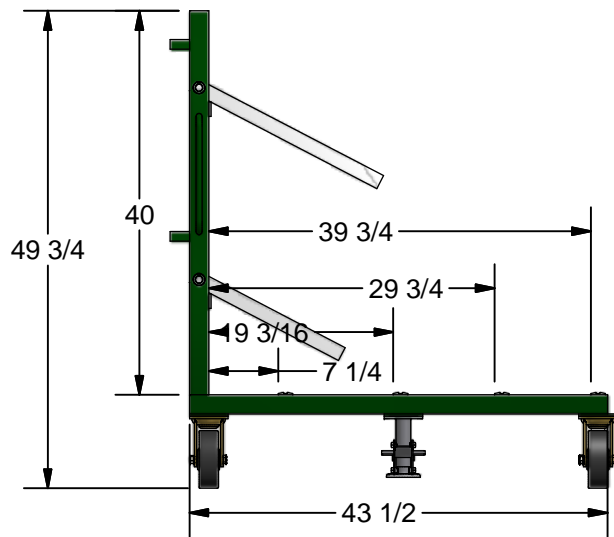

K-09DOB Insulated Glass Dolly

- * Solid HDPE Flip-up Fingers
- * 40 Slots - 1-1/4" Capacity
- * Up Finger Length 22"
- * Low Finger Length 18"
- * Open Base
- * 1 Floor Lock
- * Paint: Kear Green

K E A R FABRICATION INC.

27 Vanley Crescent, North York, ON, M3J 2B7 - Tel: (416) 398-8666 - Fax: (416) 398-9666

This drawing is property of Kear Fabrication Inc. and may not be copied or modified without the express consent of Kear Fabrication Inc. All dimensions are in inches and are accurate to 1/16". Angles are accurate to 1/2°. Report all changes and/or errors to the Kear Fabrication Inc. Engineering Department.