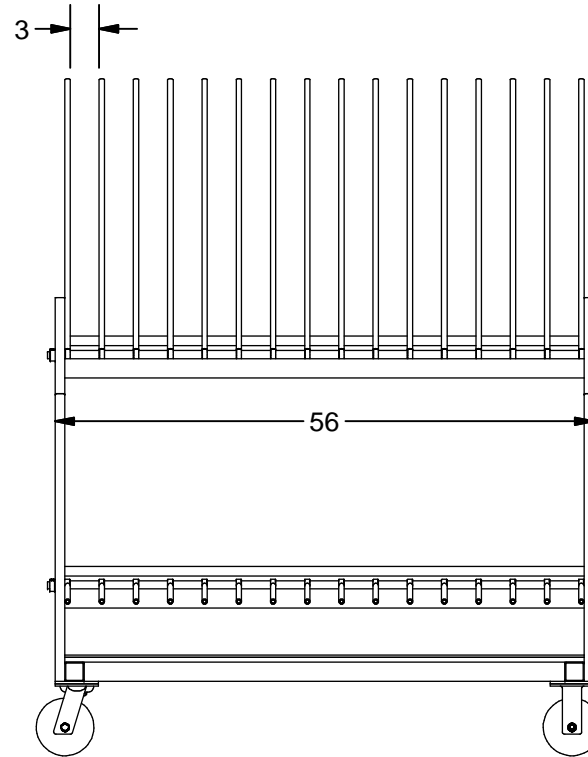

## Model K-09RSF Door Lite Dolly

- \* 15 Slots At 3" With PVC Covered Steel Fingers
- Top Row 30" Long, Bottom Row 22" Long
- \* 6" x 2" Caster , 2 Swivel, 2 Rigid
- \* Paint Kear Green
- \* Quantity 1Unit

**K E A R    F A B R I C A T I O N    I N C .**

27 Vanley Crescent, North York, ON, M3J 2B7 - Tel: (416) 398-8666 - Fax: (416) 398-9666

This drawing is property of Kear Fabrication Inc. and may not be copied or modified without the express consent of Kear Fabrication Inc. All dimensions are in inches and are accurate to 1/16". Angles are accurate to 1/2°. Report all changes and/or errors to the Kear Fabrication Inc. Engineering Department.