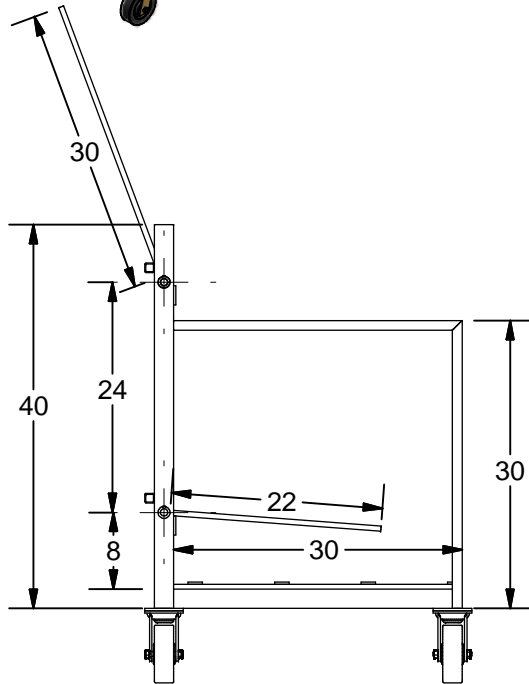

## Model K-09RSF Door Lite Dolly

- \* 15 Slots At 3" With PVC Covered Steel Fingers
- Top Row 30" Long, Bottom Row 22" Long
- \* 6" x 2" Caster , 2 Swivel, 2 Rigid
- \* Paint Kear Green
- \* Quantity 1Unit

**K E A R    F A B R I C A T I O N    I N C .**

27 Vanley Crescent, North York, ON, M3J 2B7 - Tel: (416) 398-8666 - Fax: (416) 398-9666

This drawing is property of Kear Fabrication Inc. and may not be copied or modified without the express consent of Kear Fabrication Inc. All dimensions are in inches and are accurate to 1/16". Angles are accurate to 1/2°. Report all changes and/or errors to the Kear Fabrication Inc. Engineering Department.