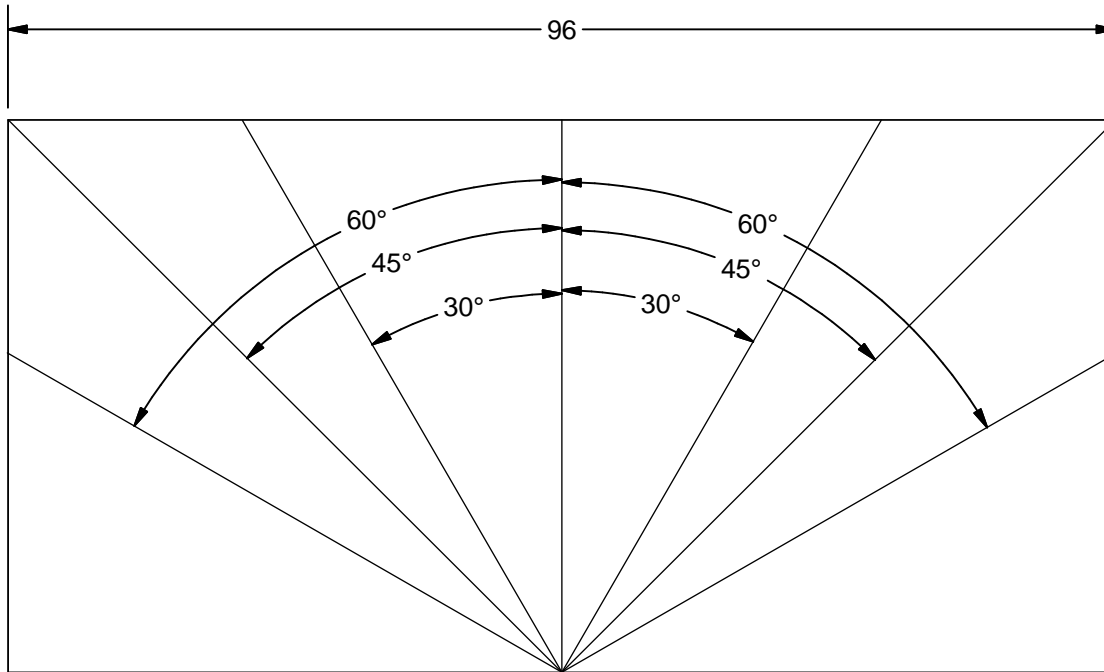

# K-10S Sunburst Table

- Paint: Safety Blue

Stop guide rail

Topview

**K E A R** FABRICATION INC.  
27 Vanley Crescent, North York, ON, M3J 2B7 - Tel: (416) 398-8666 - Fax: (416) 398-9666

This drawing is property of Kear Fabrication Inc. and may not be copied or modified without the express consent of Kear Fabrication Inc. All dimensions are in inches and are accurate to 1/16" . Angles are accurate to 1/2° . Report all changes and/or errors to the Kear Fabrication Inc. Engineering Department.