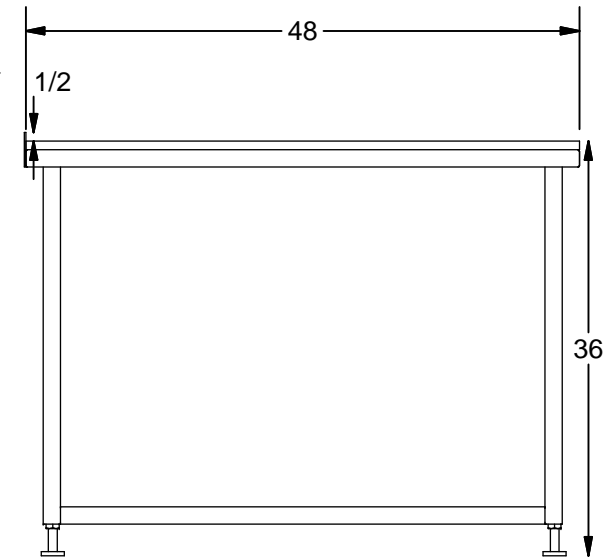

# K-10S Sunburst Table

- Paint: Safety Blue

Stop guide rail

Topview

**K E A R** FABRICATION INC.  
27 Vanley Crescent, North York, ON, M3J 2B7 - Tel: (416) 398-8666 - Fax: (416) 398-9666

This drawing is property of Kear Fabrication Inc. and may not be copied or modified without the express consent of Kear Fabrication Inc. All dimensions are in inches and are accurate to 1/16" . Angles are accurate to 1/2° . Report all changes and/or errors to the Kear Fabrication Inc. Engineering Department.