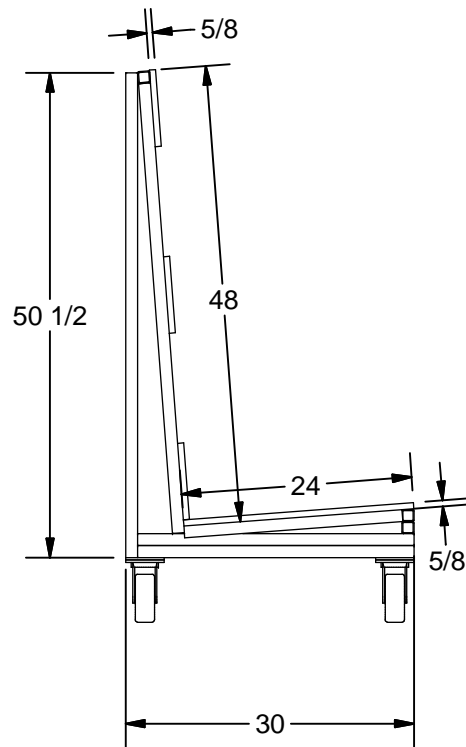

K-12GL Glass Dolly

- 30wide x 60"long x 48"high
- 5" x 2" Caster 2Swivel 2 Rigid
- Paint: Kear Blue

K E A R FABRICATION INC.
 27 Vanley Crescent, North York, ON, M3J 2B7 - Tel: (416) 398-8666 - Fax: (416) 398-9666

This drawing is property of Kear Fabrication Inc. for Purpose of customer approval only. Any dimensions, materials, parts and paint not shown in the drawing are pending to standards and design of Kear Fabrication Inc.