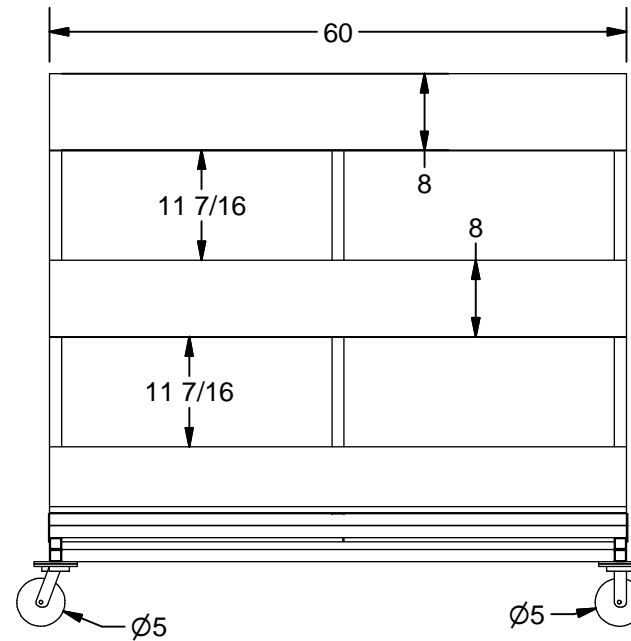

K-12GL Glass Dolly

- 30wide x 60"long x 48"high
- 5" x 2" Caster 2Swivel 2 Rigid
- Paint: Kear Blue

K E A R FABRICATION INC.
 27 Vanley Crescent, North York, ON, M3J 2B7 - Tel: (416) 398-8666 - Fax: (416) 398-9666