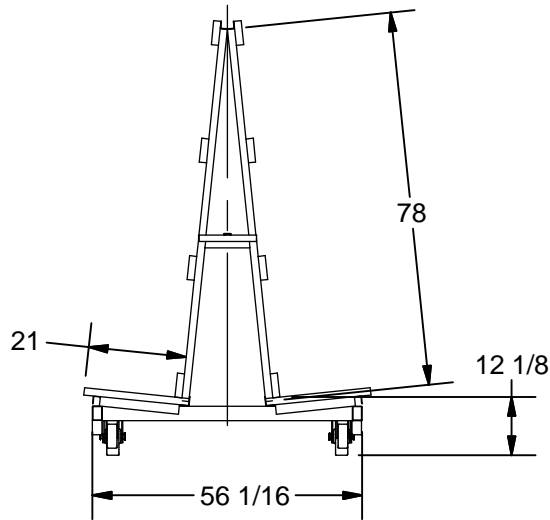

Model K-13AWS Make it no Tilted Dolly

- * 78High x 96long x 56 width
- * Capacity: 4000lbs
- * Paint: Kear Blue

Telescoop handle on both end

2" x 6" Solid Wood

2" x 12" Solid Wood

We make the same high as 8" wheels

K E A R F A B R I C A T I O N I N C .

27 Vanley Crescent, North York, ON, M3J 2B7 - Tel: (416) 398-8666 - Fax: (416) 398-9666

This drawing is property of Kear Fabrication Inc. and may not be copied or modified without the express consent of Kear Fabrication Inc. All dimensions are in inches and are accurate to 1/16". Angles are accurate to 1/2°. Report all changes and/or errors to the Kear Fabrication Inc. Engineering Department.