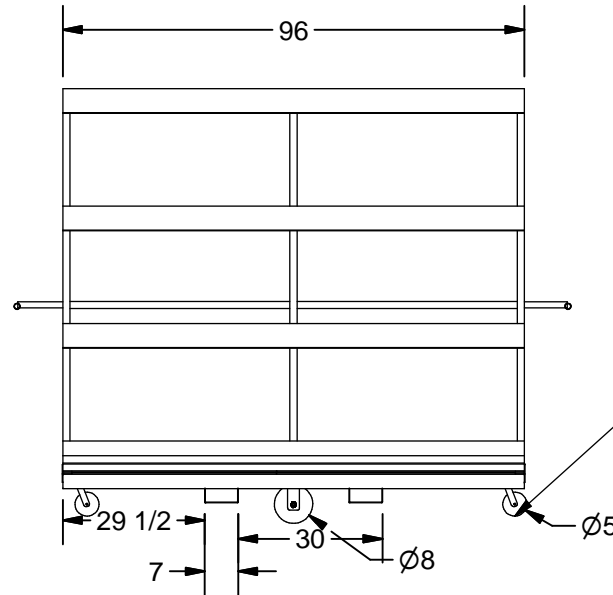

Model K-13AWS Make it no Tilted Dolly

- * 78High x 96long x 56 width
- * Capacity: 4000lbs
- * Paint: Kear Blue

Telescoop handle on both end

2" x 6" Solid Wood

2" x 12" Solid Wood

We make the same high as 8" wheels

K E A R F A B R I C A T I O N I N C .

27 Vanley Crescent, North York, ON, M3J 2B7 - Tel: (416) 398-8666 - Fax: (416) 398-9666

This drawing is property of Kear Fabrication Inc. and may not be copied or modified without the express consent of Kear Fabrication Inc. All dimensions are in inches and are accurate to 1/16". Angles are accurate to 1/2°. Report all changes and/or errors to the Kear Fabrication Inc. Engineering Department.