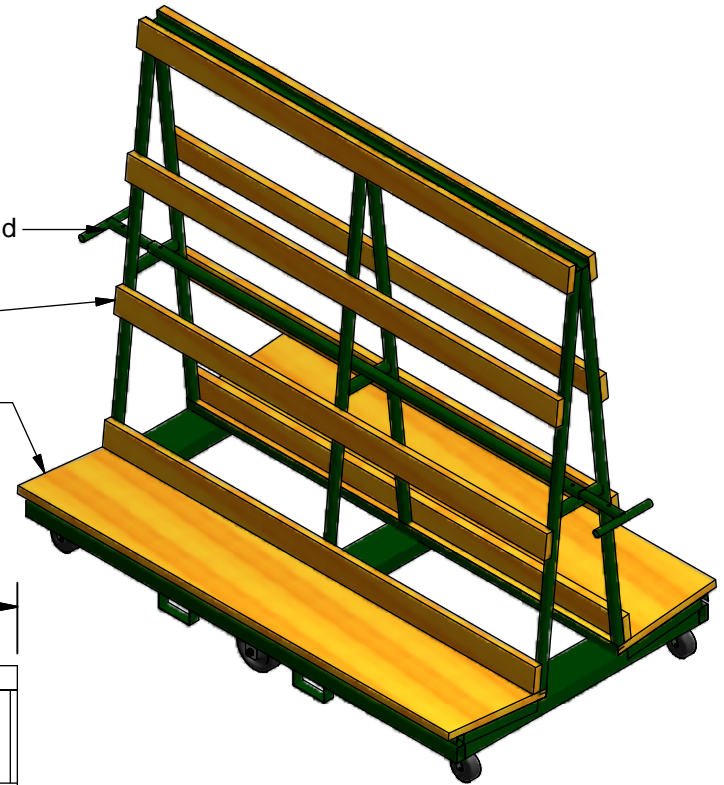

Model K-13AWS Make it no Tilted Dolly

- * 78High x 96long x 56 width
- * Capacity: 4000lbs
- * Paint: Kear Blue

Telescoop handle on both end

2" x 6" Solid Wood

2" x 12" Solid Wood

We make the same high as 8" wheels