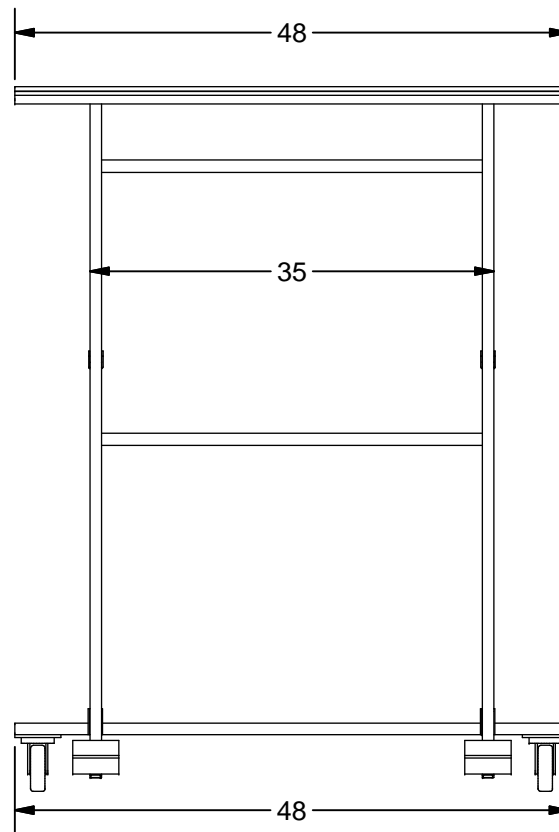

Model K-14AS Door Dolly

* Paint: Kear Green

K E A R FABRICATION INC.
27 Vanley Crescent, North York, ON, M3J 2B7 - Tel: (416) 398-8666 - Fax: (416) 398-9666

This drawing is property of Kear Fabrication Inc. and may not be copied or modified without the express consent of Kear Fabrication Inc. All dimensions are in inches and are accurate to 1/16". Angles are accurate to 1/2°. Report all changes and/or errors to the Kear Fabrication Inc. Engineering Department.