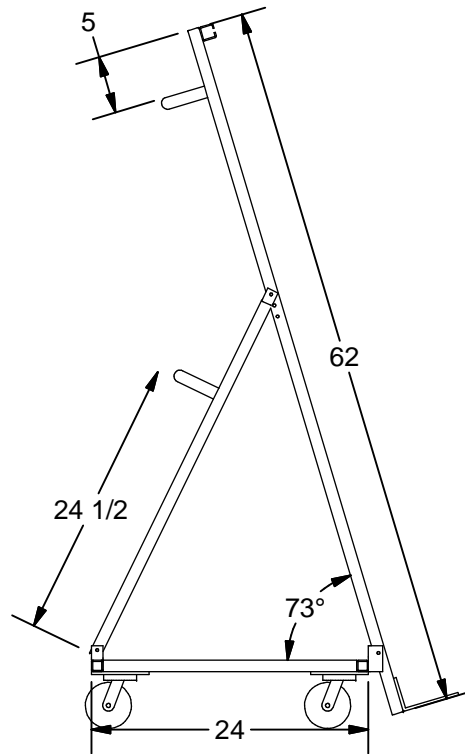

Model K-14AS Door Dolly

* Paint: Kear Green

K E A R FABRICATION INC.
27 Vanley Crescent, North York, ON, M3J 2B7 - Tel: (416) 398-8666 - Fax: (416) 398-9666

This drawing is property of Kear Fabrication Inc. and may not be copied or modified without the express consent of Kear Fabrication Inc. All dimensions are in inches and are accurate to 1/16". Angles are accurate to 1/2°. Report all changes and/or errors to the Kear Fabrication Inc. Engineering Department.