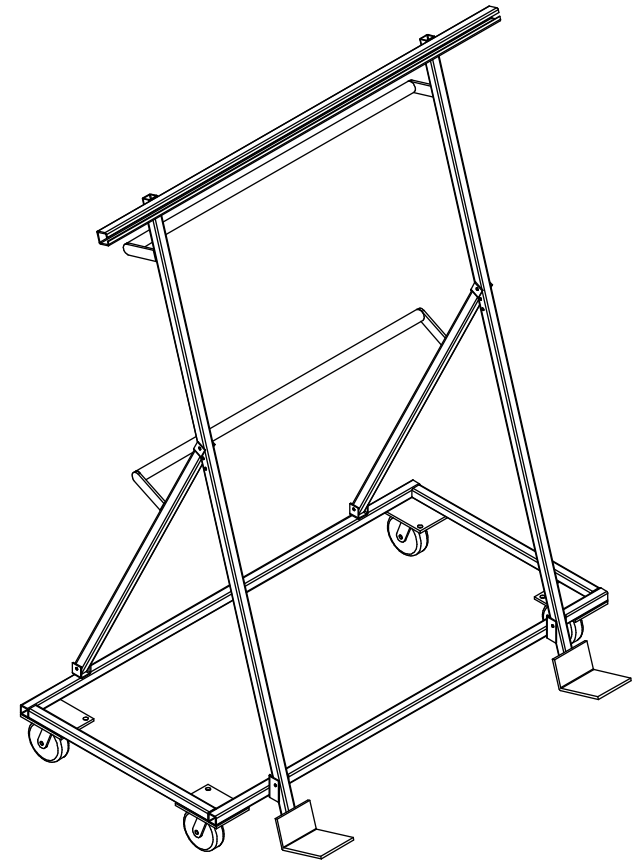

Model K-14AS Door Dolly

* Paint: Kear Green

K E A R FABRICATION INC.
27 Vanley Crescent, North York, ON, M3J 2B7 - Tel: (416) 398-8666 - Fax: (416) 398-9666

This drawing is property of Kear Fabrication Inc. and may not be copied or modified without the express consent of Kear Fabrication Inc. All dimensions are in inches and are accurate to 1/16". Angles are accurate to 1/2°. Report all changes and/or errors to the Kear Fabrication Inc. Engineering Department.