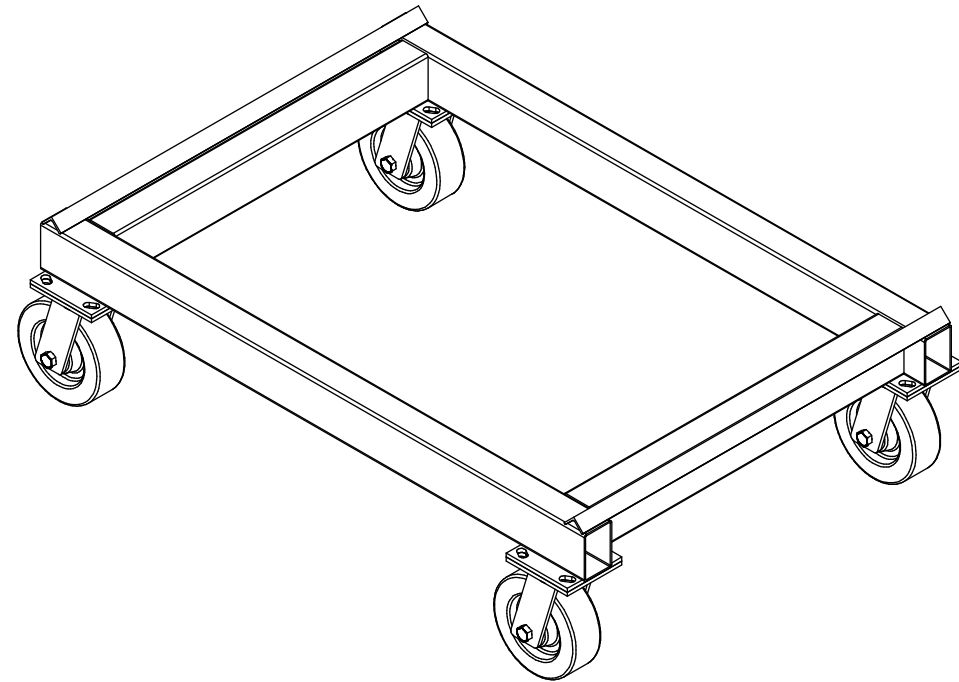

K-14FL Flat Dolly

- * 6" Caster, 4 Swivel
- * Paint Kear Green

K E A R FABRICATION INC.

27 Vanley Crescent, North York, ON, M3J 2B7 - Tel: (416) 398-8666 - Fax: (416) 398-9666

This drawing is property of Kear Fabrication Inc. and may not be copied or modified without the express consent of Kear Fabrication Inc. All dimensions are in inches and are accurate to 1/16". Angles are accurate to 1/2°. Report all changes and/or errors to the Kear Fabrication Inc. Engineering Department.