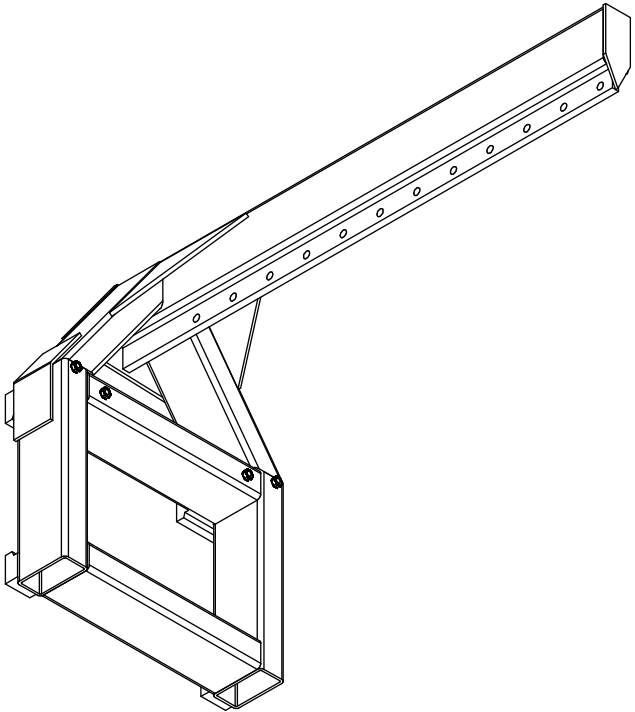

Model K-15M  
 Boom For Fork Lift

**K E A R** FABRICATION INC.  
 27 Vanley Crescent, North York, ON, M3J 2B7 - Tel: (416) 398-8666 - Fax: (416) 398-9666

This drawing is property of Kear Fabrication Inc. and may not be copied or modified without the express consent of Kear Fabrication Inc. All dimensions are in inches and are accurate to 1/16". Angles are accurate to 1/2°. Report all changes and/or errors to the Kear Fabrication Inc. Engineering Department.