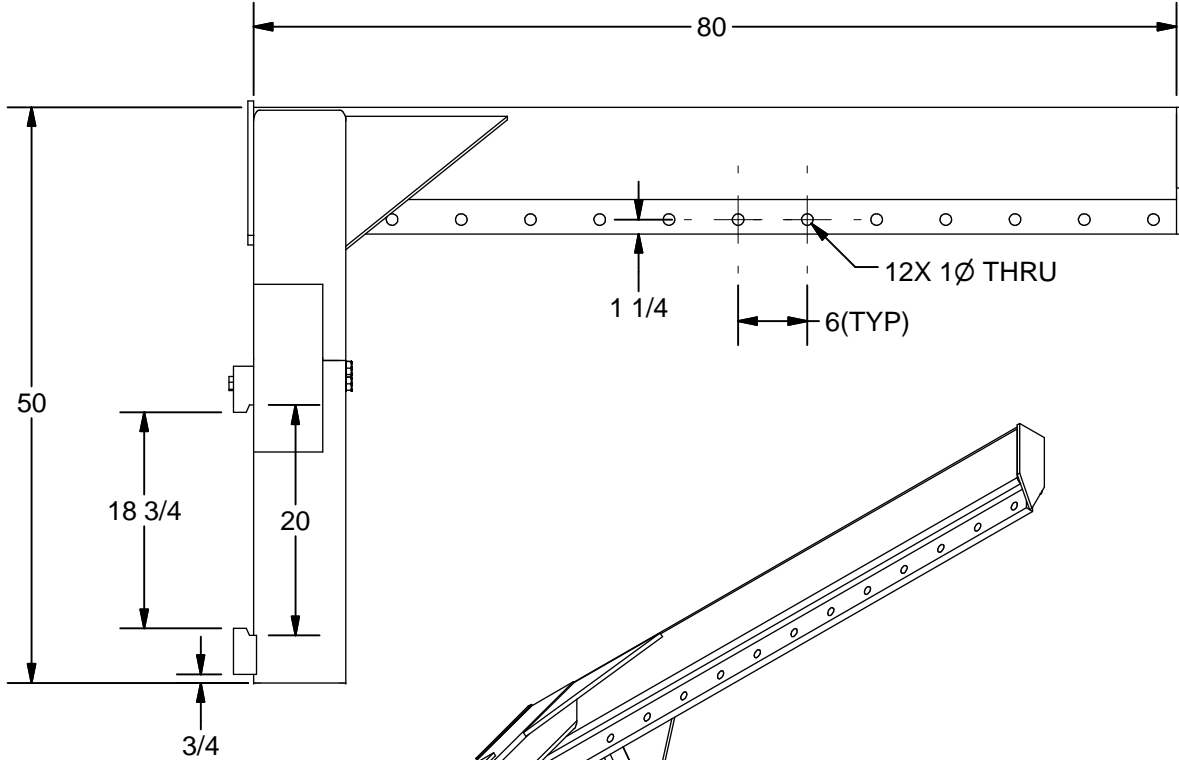

Model K-15M  
 Boom For Fork Lift

**K E A R** FABRICATION INC.  
 27 Vanley Crescent, North York, ON, M3J 2B7 - Tel: (416) 398-8666 - Fax: (416) 398-9666

This drawing is property of Kear Fabrication Inc. and may not be copied or modified without the express consent of Kear Fabrication Inc. All dimensions are in inches and are accurate to 1/16". Angles are accurate to 1/2°. Report all changes and/or errors to the Kear Fabrication Inc. Engineering Department.