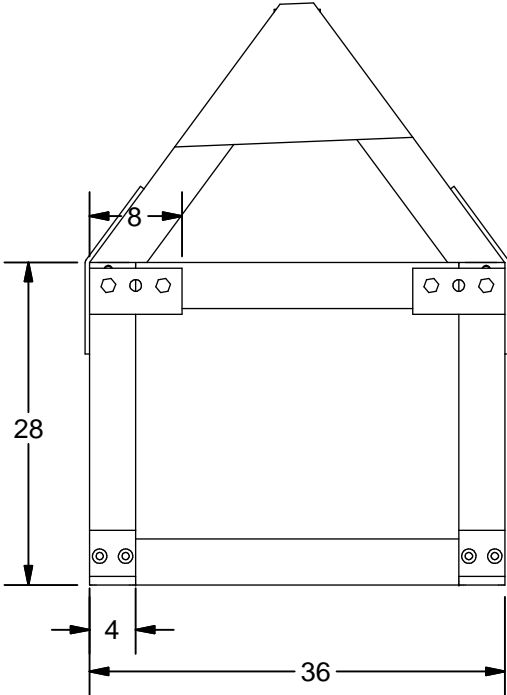

Model K-15M  
 Boom For Fork Lift

**K E A R** FABRICATION INC.  
 27 Vanley Crescent, North York, ON, M3J 2B7 - Tel: (416) 398-8666 - Fax: (416) 398-9666

This drawing is property of Kear Fabrication Inc. and may not be copied or modified without the express consent of Kear Fabrication Inc. All dimensions are in inches and are accurate to 1/16". Angles are accurate to 1/2°. Report all changes and/or errors to the Kear Fabrication Inc. Engineering Department.