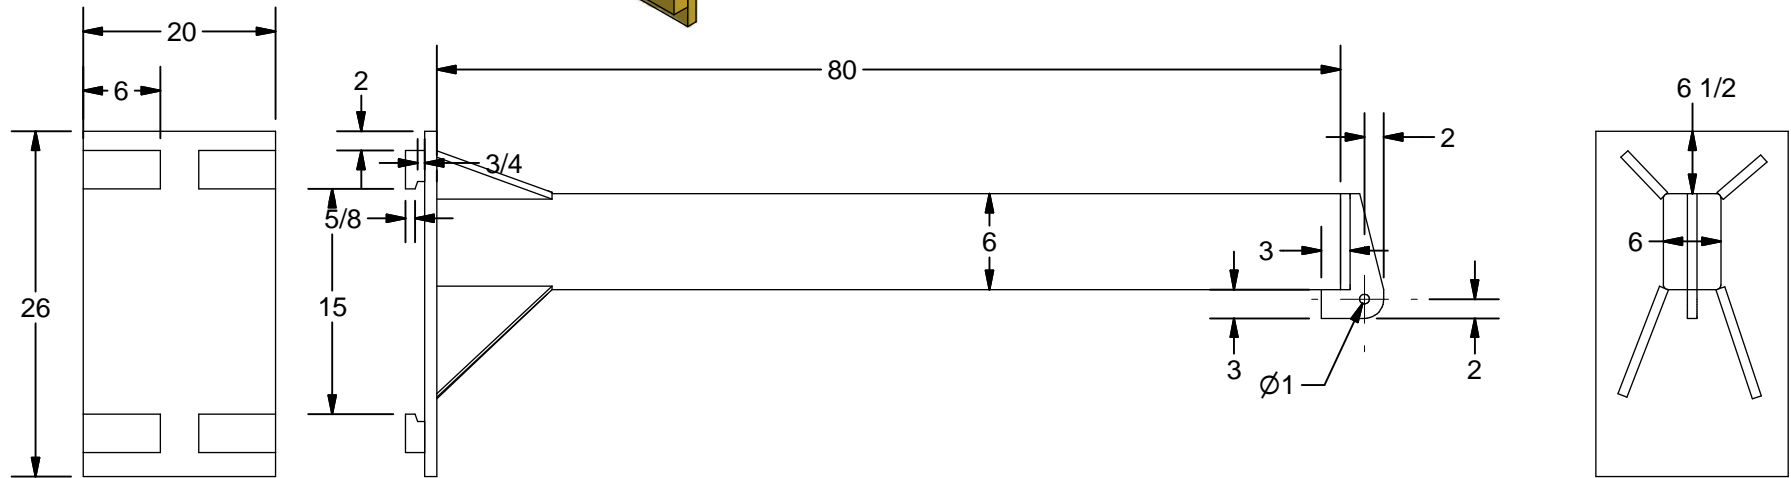

# K-15T Telescope Lifting Bar

Paint: Oil Base Enamel With Color Bristol Green  
 - Similar to #SW6748

**K E A R** FABRICATION INC.  
 27 Vanley Crescent, North York, ON, M3J 2B7 - Tel: (416) 398-8666 - Fax: (416) 398-9666

This drawing is property of Kear Fabrication Inc. and may not be copied or modified without the express consent of Kear Fabrication Inc. All dimensions are in inches and are accurate to 1/16". Angles are accurate to 1/2°. Report all changes and/or errors to the Kear Fabrication Inc. Engineering Department.