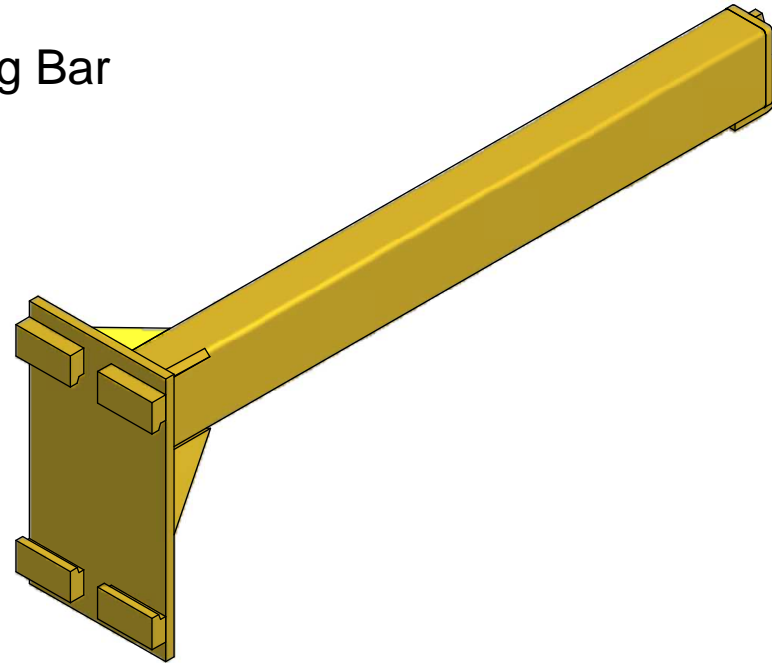

# K-15T Telescope Lifting Bar

Paint: Oil Base Enamel With Color Bristol Green  
 - Similar to #SW6748

**K E A R** FABRICATION INC.  
 27 Vanley Crescent, North York, ON, M3J 2B7 - Tel: (416) 398-8666 - Fax: (416) 398-9666

This drawing is property of Kear Fabrication Inc. and may not be copied or modified without the express consent of Kear Fabrication Inc. All dimensions are in inches and are accurate to 1/16". Angles are accurate to 1/2°. Report all changes and/or errors to the Kear Fabrication Inc. Engineering Department.