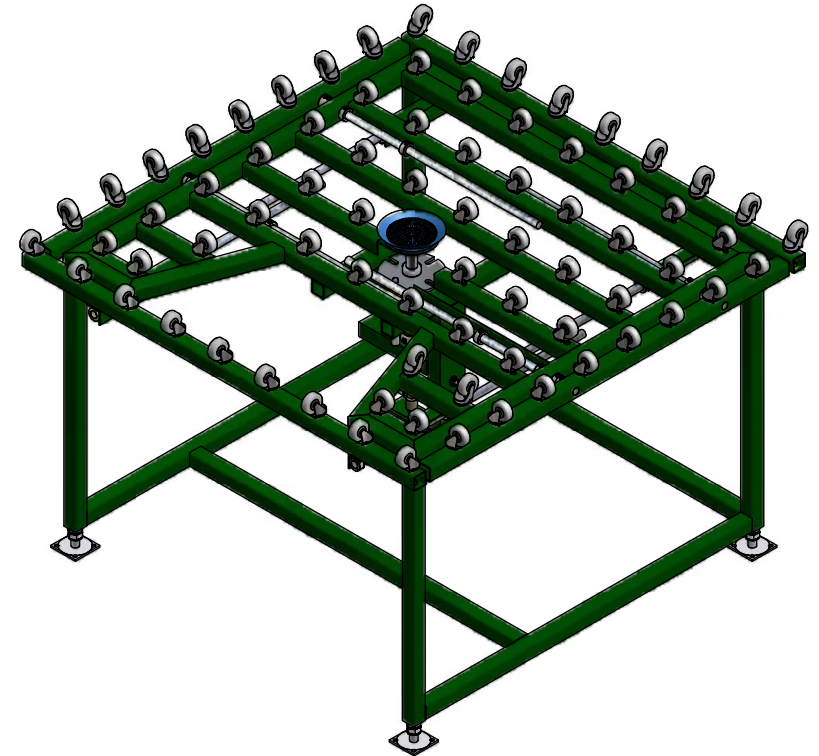

MODEL K-17A Sealing Table

- * 6" Suction Cup
- * Manual Rotation, Lock every 90°
- * Extend 16" Each Side
- * Paint Kear Green

Specifications Subject To Change Without Notice