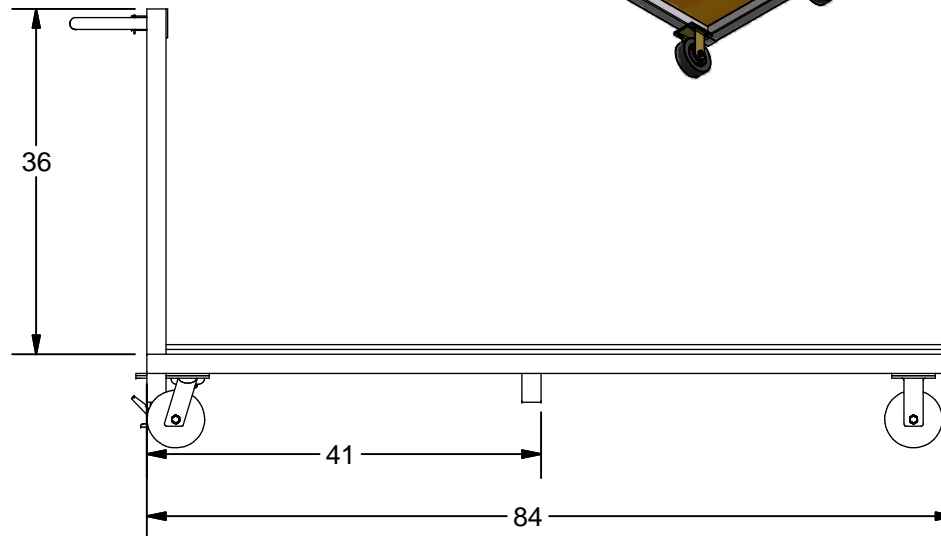

# Model K-18D Door Dolly

- \* 7 Slots At 2"
- \* 6" Caster, 2 Swivel, 2 Rigid
- \* Fork Lift Pocket
- \* 1 Floor Lock
- \* Paint Kear Green

**K E A R** FABRICATION INC.

27 Vanley Crescent, North York, ON, M3J 2B7 - Tel: (416) 398-8666 - Fax: (416) 398-9666

This drawing is property of Kear Fabrication Inc. and may not be copied or modified without the express consent of Kear Fabrication Inc. All dimensions are in inches and are accurate to 1/16". Angles are accurate to 1/2°. Report all changes and/or errors to the Kear Fabrication Inc. Engineering Department.