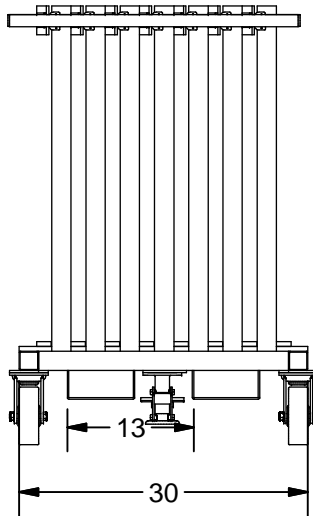

# Model K-18D Door Dolly

- \* 7 Slots At 2"
- \* 6" Caster, 2 Swivel, 2 Rigid
- \* Fork Lift Pocket
- \* 1 Floor Lock
- \* Paint Kear Green

**K E A R** FABRICATION INC.

27 Vanley Crescent, North York, ON, M3J 2B7 - Tel: (416) 398-8666 - Fax: (416) 398-9666

This drawing is property of Kear Fabrication Inc. and may not be copied or modified without the express consent of Kear Fabrication Inc. All dimensions are in inches and are accurate to 1/16". Angles are accurate to 1/2°. Report all changes and/or errors to the Kear Fabrication Inc. Engineering Department.