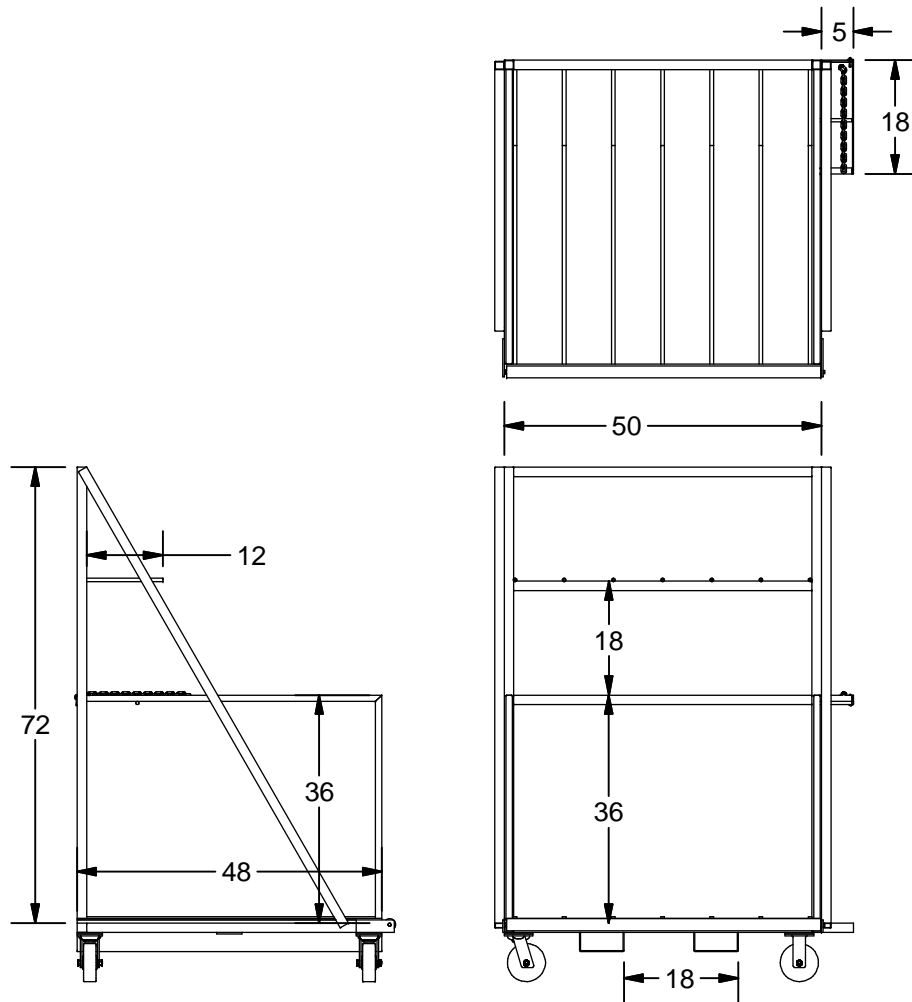

K-18HL Patio Door Dolly

- * 6 Slots At 7-1/4"
- * HDPE Base
- * Non-Mark Urethane Coat Roller
- * 6" x 2" Caster 2 Swivel, 2 Rigid
- * Paint: Kear Green

K E A R FABRICATION INC.
 27 Vanley Crescent, Noth York, ON, M3J 2B7 - Tel: (416) 398-8666 - Fax: (416) 398-9666

This drawing is property of Kear Fabrication Inc. and may not be copied or modified without the express consent of Kear Fabrication Inc. All dimensions are in inches and are accurate to 1/16". Angles are accurate to 1/2°. Report all changes and/or errors to the Kear Fabrication Inc. Engineering Department.