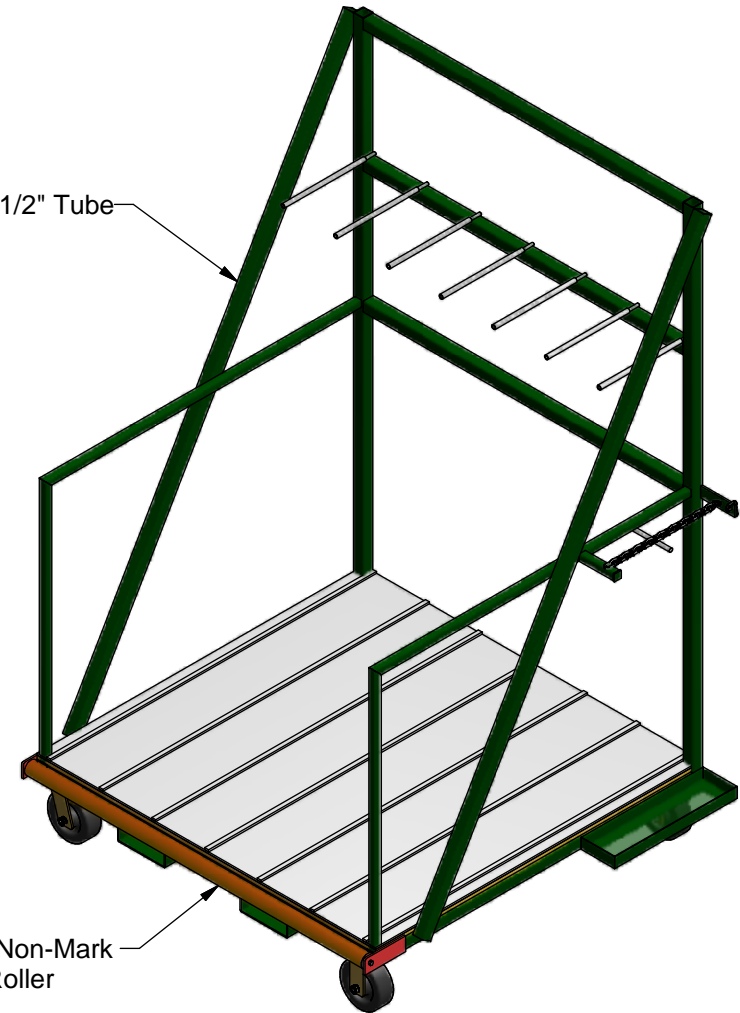

K-18HL Patio Door Dolly

- * 6 Slots At 7-1/4"
- * HDPE Base
- * Non-Mark Urethane Coat Roller
- * 6" x 2" Caster 2 Swivel, 2 Rigid
- * Paint: Kear Green

K E A R FABRICATION INC.
 27 Vanley Crescent, Noth York, ON, M3J 2B7 - Tel: (416) 398-8666 - Fax: (416) 398-9666

This drawing is property of Kear Fabrication Inc. and may not be copied or modified without the express consent of Kear Fabrication Inc. All dimensions are in inches and are accurate to 1/16". Angles are accurate to 1/2°. Report all changes and/or errors to the Kear Fabrication Inc. Engineering Department.