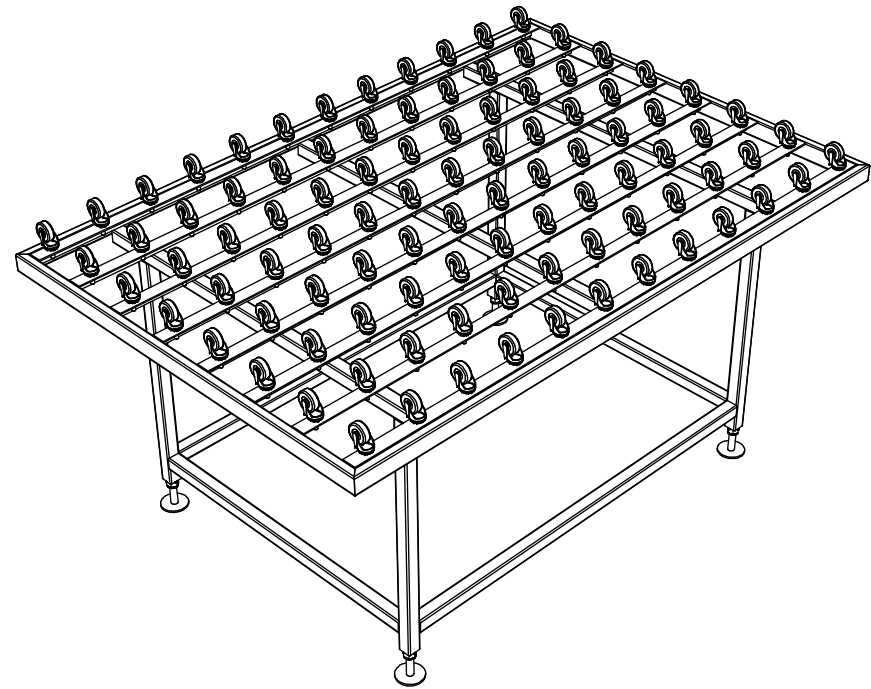

K-20 Caster Table

- 48" x 72" Caster Table
- 2" Dia x 7/8" Caster on 6" Center
- Paint: Kear Blue

K E A R FABRICATION INC.

27 Vanley Crescent, North York, ON, M3J 2B7 - Tel: (416) 398-8666 - Fax: (416) 398-9666

This drawing is property of Kear Fabrication Inc. and may not be copied or modified without the express consent of Kear Fabrication Inc. All dimensions are in inches and are accurate to 1/16". Angles are accurate to 1/2°. Report all changes and/or errors to the Kear Fabrication Inc. Engineering Department.