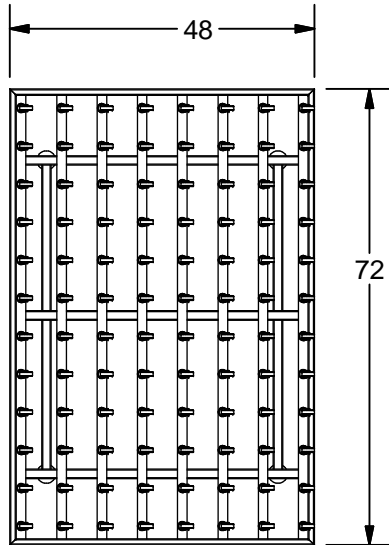

K-20 Caster Table

- 48" x 72" Caster Table
- 2" Dia x 7/8" Caster on 6" Center
- Paint: Kear Blue

K E A R FABRICATION INC.

27 Vanley Crescent, North York, ON, M3J 2B7 - Tel: (416) 398-8666 - Fax: (416) 398-9666

This drawing is property of Kear Fabrication Inc. and may not be copied or modified without the express consent of Kear Fabrication Inc. All dimensions are in inches and are accurate to 1/16". Angles are accurate to 1/2°. Report all changes and/or errors to the Kear Fabrication Inc. Engineering Department.