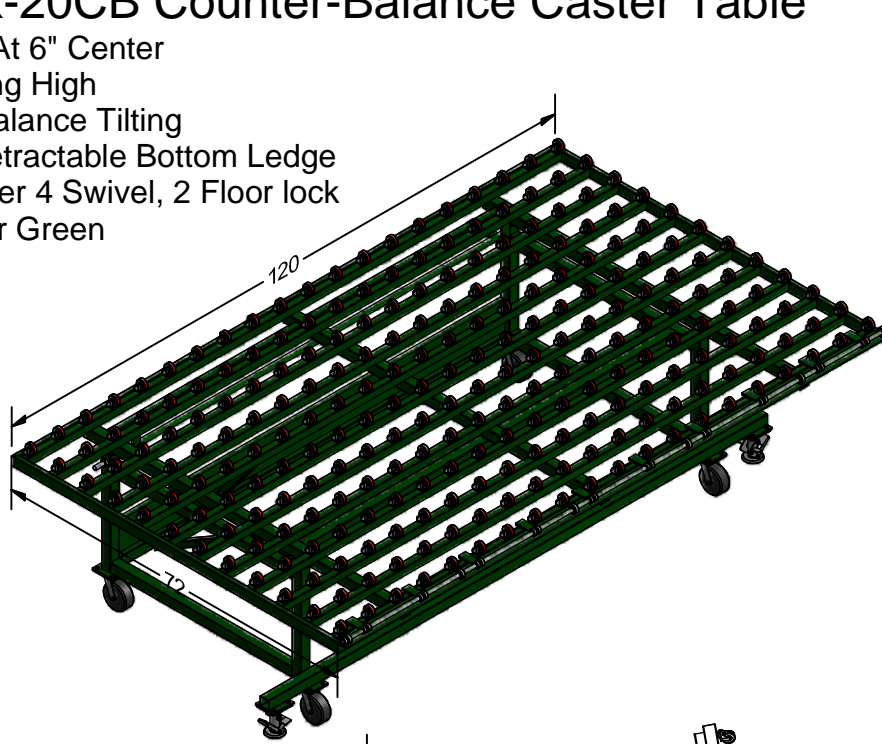

Model K-20CB Counter-Balance Caster Table

- * 2" Caster At 6" Center
- * 36" Working High
- * Counter Balance Tilting
- * Manual Retractable Bottom Ledge
- * 5"x2" Caster 4 Swivel, 2 Floor lock
- * Paint: Kear Green