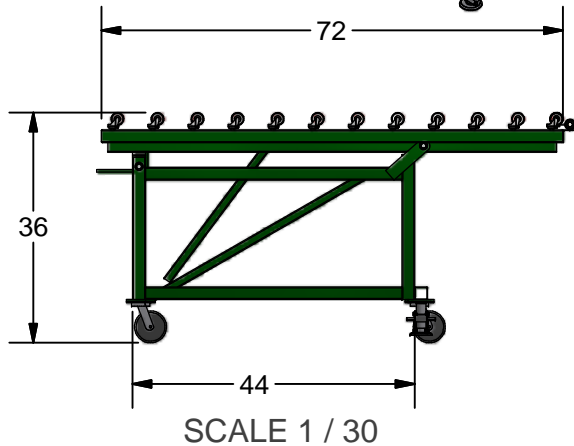

Model K-20CB Counter-Balance Caster Table

- * 2" Caster At 6" Center
- * 36" Working High
- * Counter Balance Tilting
- * Manual Retractable Bottom Ledge
- * 5"x2" Caster 4 Swivel, 2 Floor lock
- * Paint: Kear Green

K E A R FABRICATION INC.
 27 Vanley Crescent, North York, ON, M3J 2B7 - Tel: (416) 398-8666 - Fax: (416) 398-9666

This drawing is property of Kear Fabrication Inc. and may not be copied or modified without the express consent of Kear Fabrication Inc. All dimensions are in inches and are accurate to 1/16". Angles are accurate to 1/2°. Report all changes and/or errors to the Kear Fabrication Inc. Engineering Department.