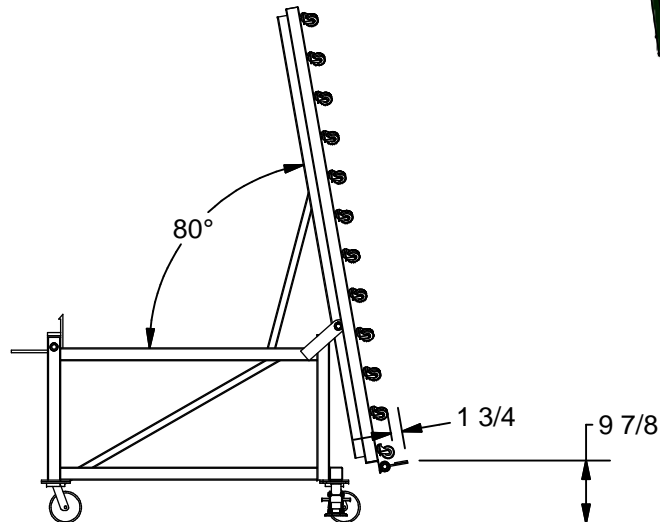

Model K-20CB Counter-Balance Caster Table

- * 2" Caster At 6" Center
- * 36" Working High
- * Counter Balance Tilting
- * Manual Retractable Bottom Ledge
- * 5"x2" Caster 4 Swivel, 2 Floor lock
- * Paint: Kear Green

K E A R FABRICATION INC.
 27 Vanley Crescent, North York, ON, M3J 2B7 - Tel: (416) 398-8666 - Fax: (416) 398-9666

This drawing is property of Kear Fabrication Inc. and may not be copied or modified without the express consent of Kear Fabrication Inc. All dimensions are in inches and are accurate to 1/16". Angles are accurate to 1/2°. Report all changes and/or errors to the Kear Fabrication Inc. Engineering Department.