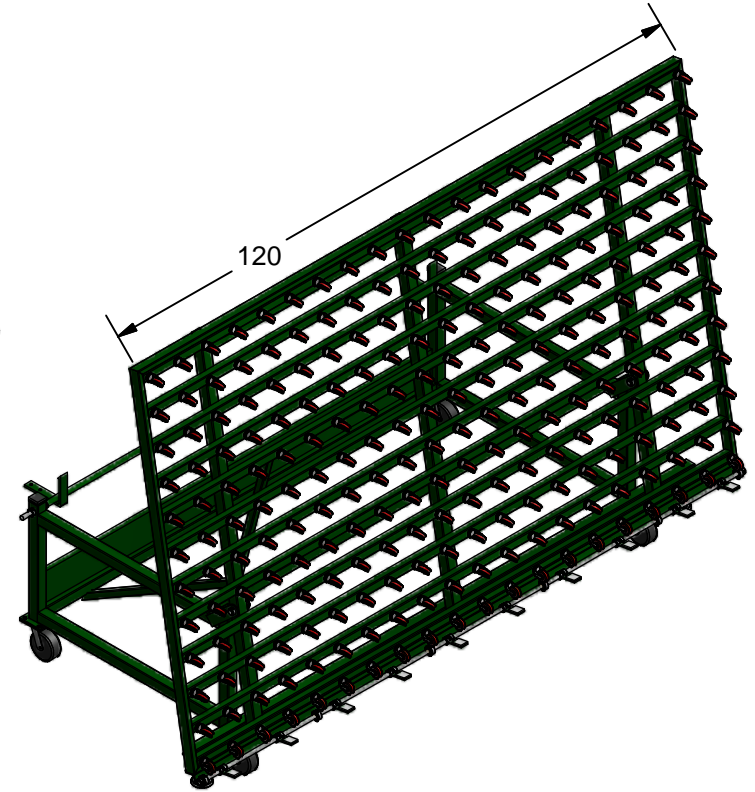

Model K-20CB Counter-Balance Caster Table

- * 2" Caster At 6" Center
- * 36" Working High
- * Counter Balance Tilting
- * Manual Retractable Bottom Ledge
- * 5"x2" Caster 4 Swivel, 2 Floor lock
- * Paint: Kear Green