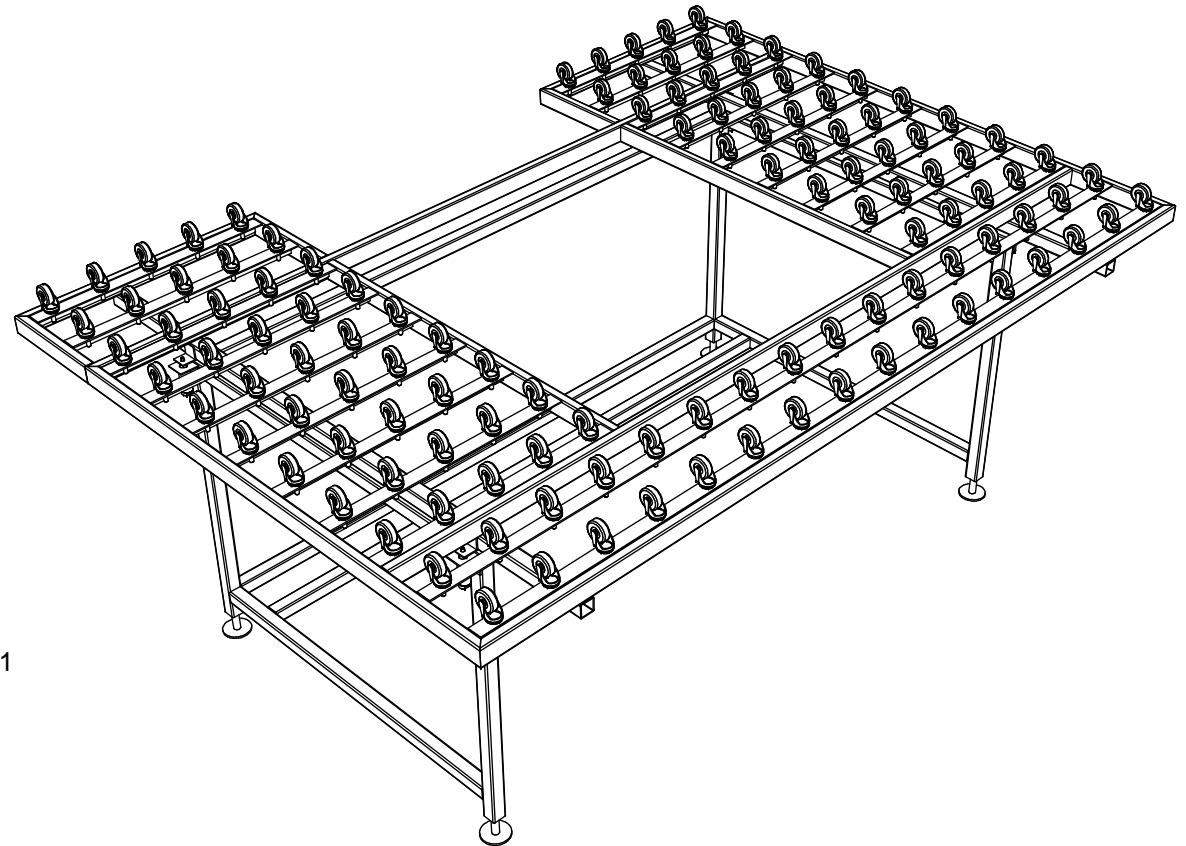

K-20D Drill Support Caster Table

- 66" x 96" Caster Table
- 2" Dia x 7/8" Caster on 6" Center
- Paint: Kear Green

K E A R FABRICATION INC.

27 Vanley Crescent, North York, ON, M3J 2B7 - Tel: (416) 398-8666 - Fax: (416) 398-9666

This drawing is property of Kear Fabrication Inc. and may not be copied or modified without the express consent of Kear Fabrication Inc. All dimensions are in inches and are accurate to 1/16". Angles are accurate to 1/2°. Report all changes and/or errors to the Kear Fabrication Inc. Engineering Department.