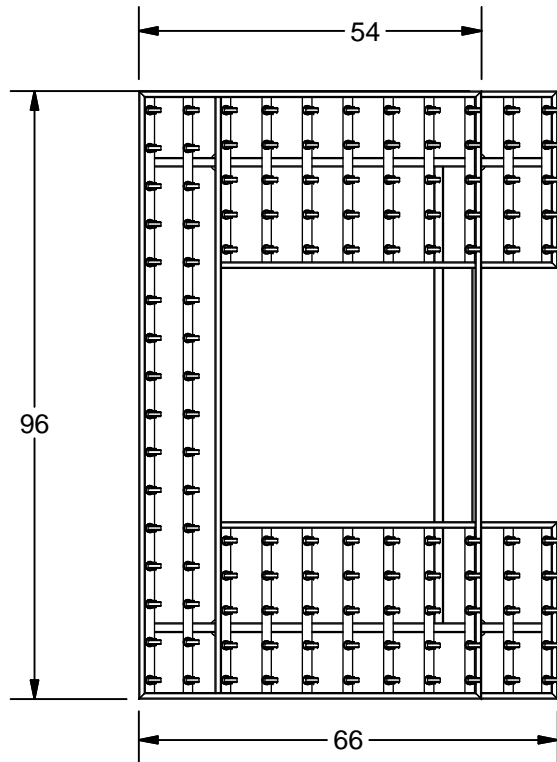

K-20D Drill Support Caster Table

- 66" x 96" Caster Table
- 2" Dia x 7/8" Caster on 6" Center
- Paint: Kear Green

K E A R FABRICATION INC.

27 Vanley Crescent, North York, ON, M3J 2B7 - Tel: (416) 398-8666 - Fax: (416) 398-9666

This drawing is property of Kear Fabrication Inc. and may not be copied or modified without the express consent of Kear Fabrication Inc. All dimensions are in inches and are accurate to 1/16". Angles are accurate to 1/2°. Report all changes and/or errors to the Kear Fabrication Inc. Engineering Department.