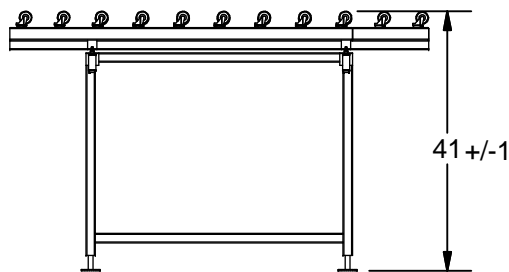

K-20D Drill Support Caster Table

- 66" x 96" Caster Table
- 2" Dia x 7/8" Caster on 6" Center
- Paint: Kear Green

K E A R FABRICATION INC.

27 Vanley Crescent, North York, ON, M3J 2B7 - Tel: (416) 398-8666 - Fax: (416) 398-9666

This drawing is property of Kear Fabrication Inc. and may not be copied or modified without the express consent of Kear Fabrication Inc. All dimensions are in inches and are accurate to 1/16". Angles are accurate to 1/2°. Report all changes and/or errors to the Kear Fabrication Inc. Engineering Department.