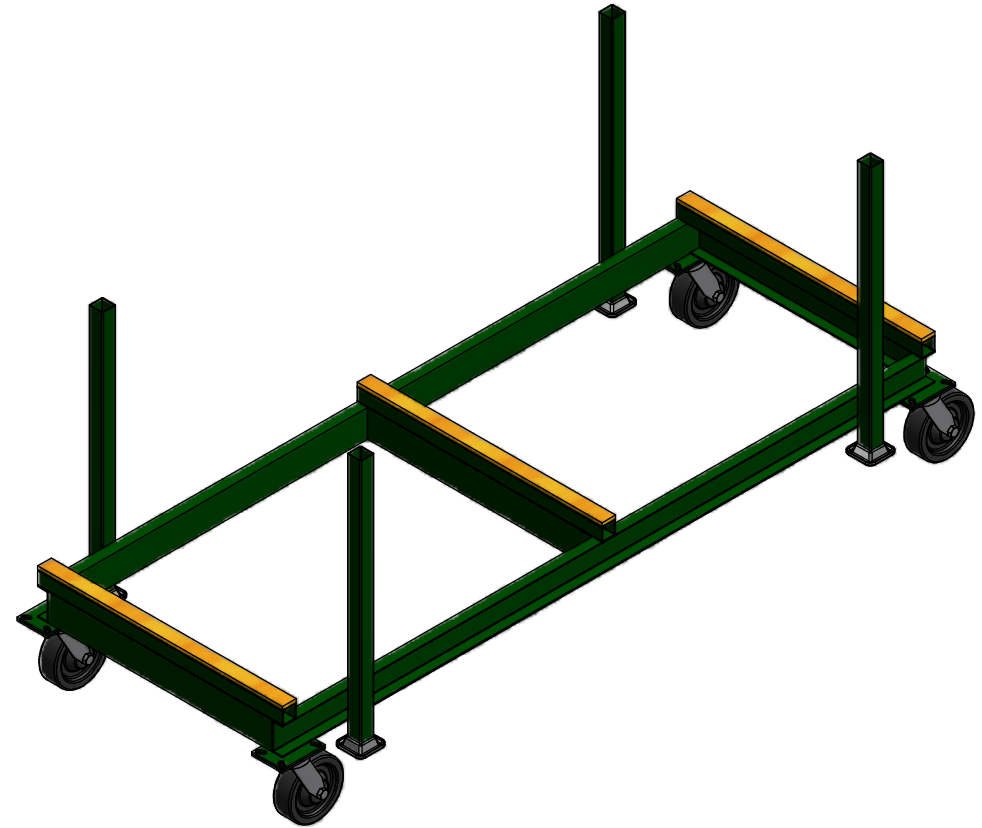

K-24AL Extrusion Dolly

- * 8"x 2-1/2" Wheel, 4 Swivel
- * 4 Post
- * Paint Kear Green

K E A R FABRICATION INC.
27 Vanley Crescent, North York, ON, M3J 2B7 - Tel: (416) 398-8666 - Fax: (416) 398-9666

This drawing is property of Kear Fabrication Inc. for Purpose of customer approval only. Any dimensions, materials, parts and paint not shown in the drawing are pending to standards and design of Kear Fabrication Inc.