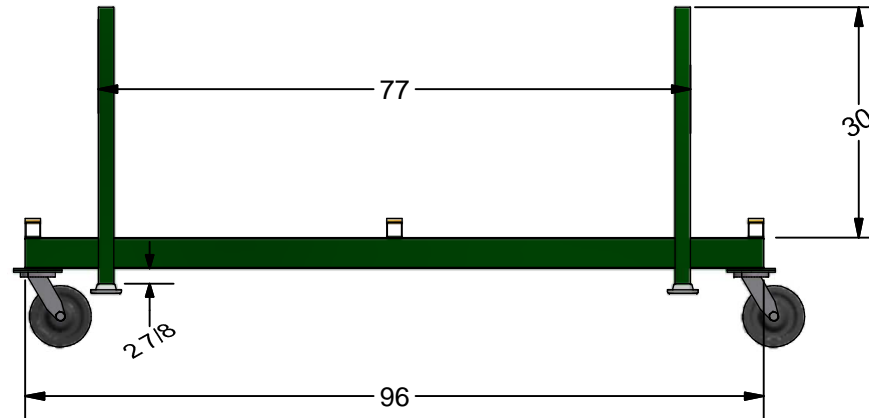

K-24AL Extrusion Dolly

- * 8"x 2-1/2" Wheel, 4 Swivel
- * 4 Post
- * Paint Kear Green

K E A R FABRICATION INC.
27 Vanley Crescent, North York, ON, M3J 2B7 - Tel: (416) 398-8666 - Fax: (416) 398-9666

This drawing is property of Kear Fabrication Inc. for Purpose of customer approval only. Any dimensions, materials, parts and paint not shown in the drawing are pending to standards and design of Kear Fabrication Inc.