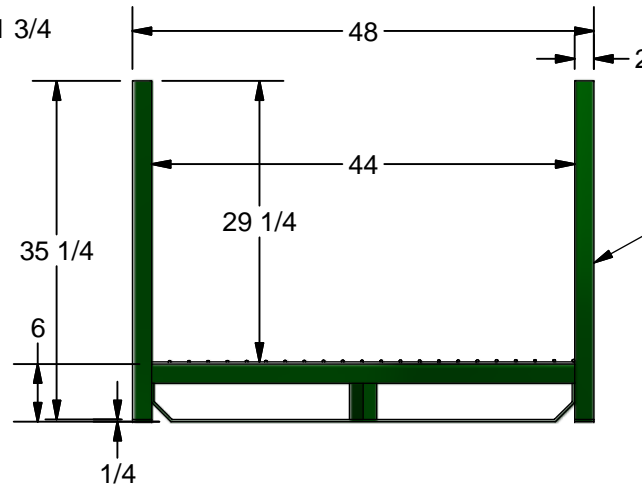

K-24BCK STACKABLE BASKET

- * 4 Side fork lift excess
- * Stable Rack
- * Capacity: 1,500lbs
- * Paint Red Prime

DETAIL A SCALE 1 / 4

1/4" Wire-Mesh on 3 sides

2"x2"x.100" All main frame

K E A R FABRICATION INC.
11 Creditstone Rd. Unit 7, Concord, ON, L4K 2P1 - Tel: (905) 760-0841 - Fax: (905) 760-0842