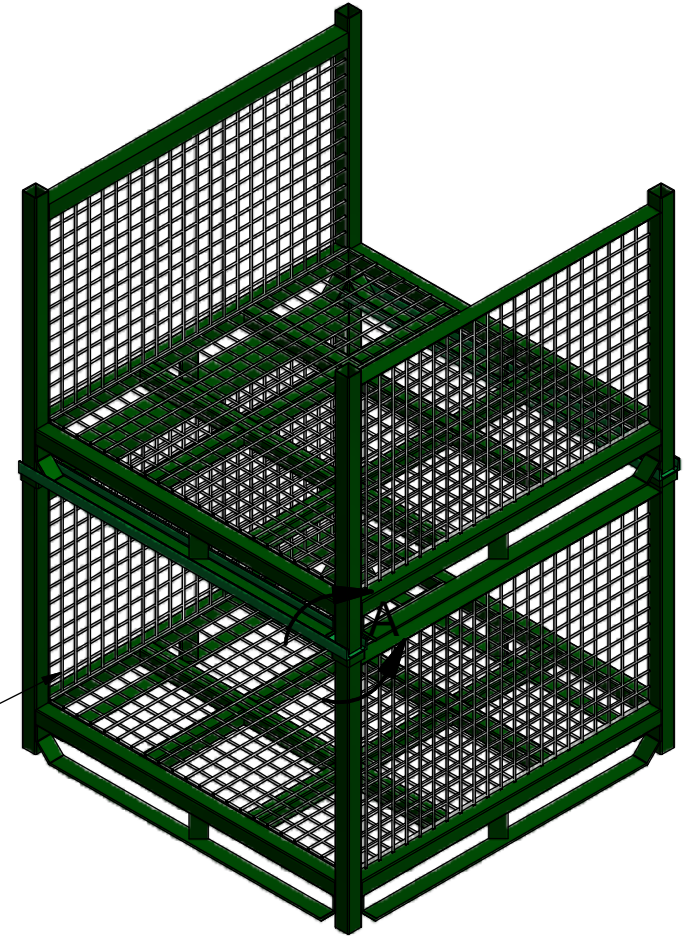

K-24BCK STACKABLE BASKET

- * 4 Side fork lift excess
- * Stable Rack
- * Capacity: 1,500lbs
- * Paint Red Prime

DETAIL A SCALE 1 / 4

1/4" Wire-Mesh on 3 sides

2"x2"x.100" All main frame

K E A R FABRICATION INC.
11 Creditstone Rd. Unit 7, Concord, ON, L4K 2P1 - Tel: (905) 760-0841 - Fax: (905) 760-0842