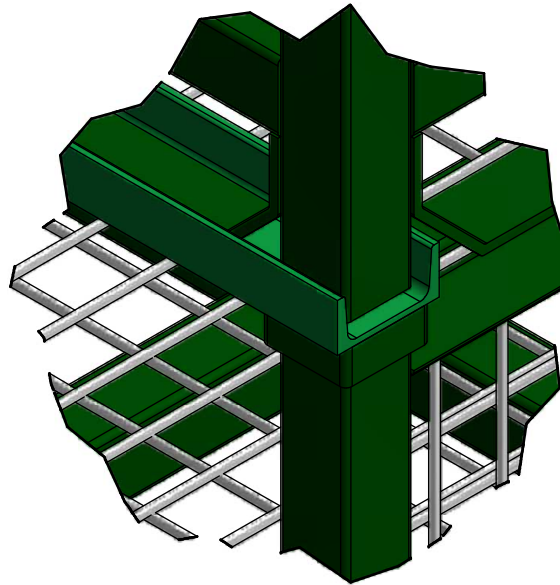

K-24BCK STACKABLE BASKET

- * 4 Side fork lift excess
- * Stable Rack
- * Capacity: 1,500lbs
- * Paint Red Prime

DETAIL A SCALE 1 / 4

1/4" Wire-Mesh on 3 sides

2"x2"x.100" All main frame

K E A R FABRICATION INC.
11 Creditstone Rd. Unit 7, Concord, ON, L4K 2P1 - Tel: (905) 760-0841 - Fax: (905) 760-0842