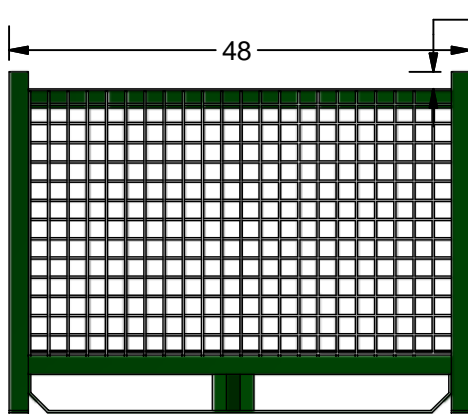

K-24BCK STACKABLE BASKET

- * 4 Side fork lift excess
- * Stable Rack
- * Capacity: 1,500lbs
- * Paint Red Prime

DETAIL A SCALE 1 / 4

1/4" Wire-Mesh on 3 sides

2"x2"x.100" All main frame

K E A R FABRICATION INC.
11 Creditstone Rd. Unit 7, Concord, ON, L4K 2P1 - Tel: (905) 760-0841 - Fax: (905) 760-0842