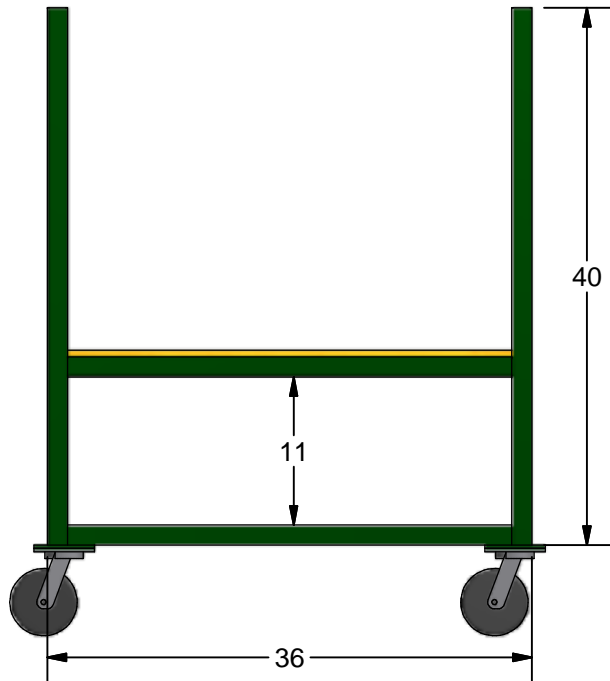

K-24H Window Frame Dolly

- * 36" x 36"
- * 5" Caster, 4 Swivel
- * Paint Kears Green

Paint: Oil Base Enamel With Color Bristol Green
- Similar to #SW6748

K E A R FABRICATION INC.
27 Vanley Crescent, North York, ON, M3J 2B7 - Tel: (416) 398-8666 - Fax: (416) 398-9666

This drawing is property of Kears Fabrication Inc. and may not be copied or modified without the express consent of Kears Fabrication Inc. All dimensions are in inches and are accurate to 1/16". Angles are accurate to 1/2". Report all changes and/or errors to the Kears Fabrication Inc. Engineering Department.