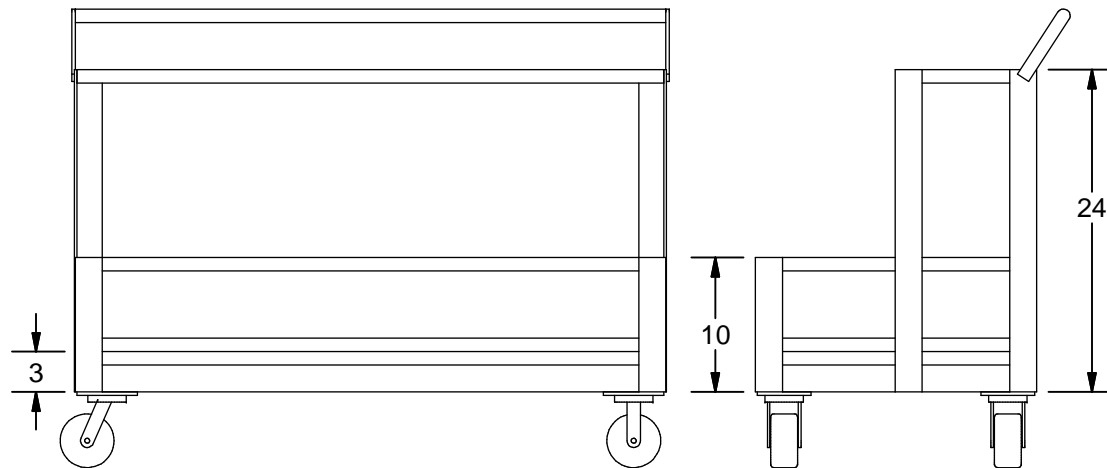

## Model K-24RL

- \* 2 x 6 Pockets at 10" x 7"
- \* Slot Depth 24"
- \* 4" Wheel, 2 Swivel, 2 Rigid
- \* Paint Safety Blue Powder Coating

**K E A R** FABRICATION INC.  
27 Vanley Crescent, North York, ON, M3J 2B7 - Tel: (416) 398- 8666 - Fax: (416) 398-9666

This drawing is property of Kear Fabrication Inc. and may not be copied or modified without the express consent of Kear Fabrication Inc. All dimensions are in inches and are accurate to 1/16". Angles are accurate to 1/2°. Report all changes and/or errors to the Kear Fabrication Inc. Engineering Department.