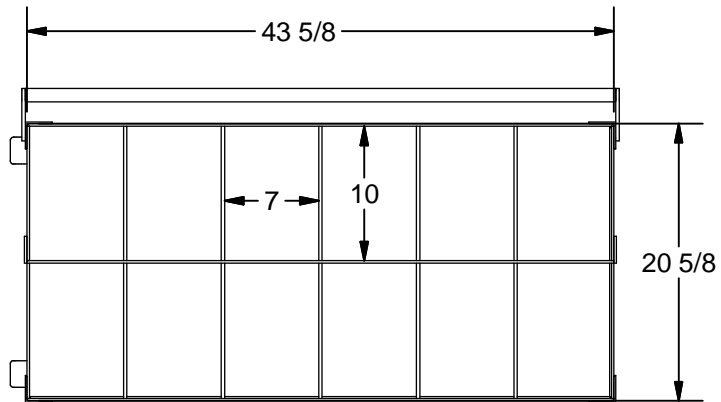

## Model K-24RL

- \* 2 x 6 Pockets at 10" x 7"
- \* Slot Depth 24"
- \* 4" Wheel, 2 Swivel, 2 Rigid
- \* Paint Safety Blue Powder Coating

**K E A R** FABRICATION INC.  
27 Vanley Crescent, North York, ON, M3J 2B7 - Tel: (416) 398- 8666 - Fax: (416) 398-9666

This drawing is property of Kear Fabrication Inc. and may not be copied or modified without the express consent of Kear Fabrication Inc. All dimensions are in inches and are accurate to 1/16". Angles are accurate to 1/2°. Report all changes and/or errors to the Kear Fabrication Inc. Engineering Department.