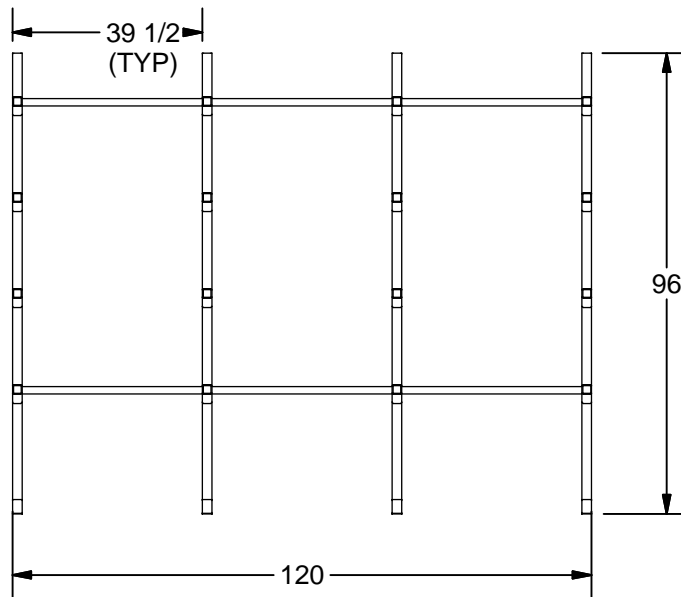

Model K-27A

* 2500 Lbs Per Level

Paint: Oil Base Enamel With Color Bristol Green
- Similar to #SW6748

K E A R FABRICATION INC.
27 Vanley Crescent, North York, ON, M3J 2B7 - Tel: (416) 398-8666 - Fax: (416) 398-9666

This drawing is property of Kear Fabrication Inc. and may not be copied or modified without the express consent of Kear Fabrication Inc. All dimensions are in inches and are accurate to 1/16". Angles are accurate to 1/2°. Report all changes and/or errors to the Kear Fabrication Inc. Engineering Department.