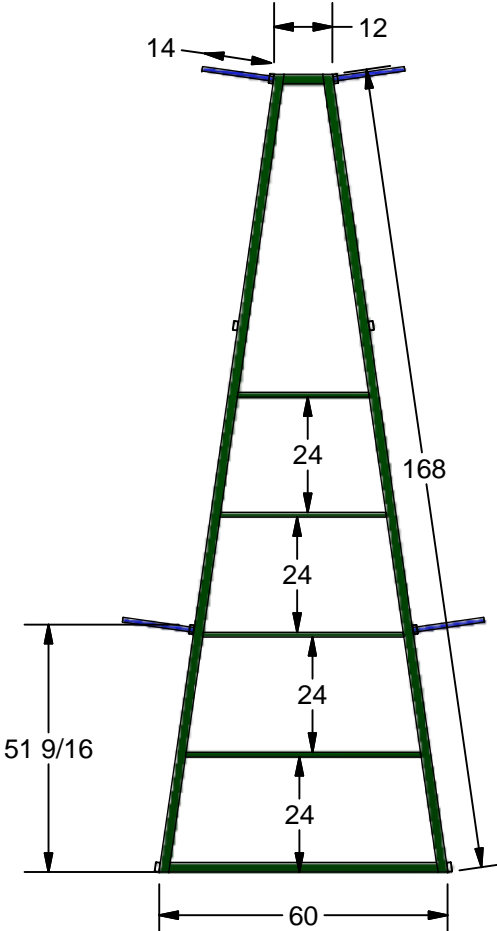

K-27VSF Vertical Divider Rack

Paint: Oil Base Enamel With Color Bristol Green
 - Similar to #SW6748

This drawing is property of Kear Fabrication Inc. and may not be copied or modified without the express consent of Kear Fabrication Inc. All dimensions are in inches and are accurate to 1/16". Angles are accurate to 1/2°. Report all changes and/or errors to the Kear Fabrication Inc. Engineering Department.