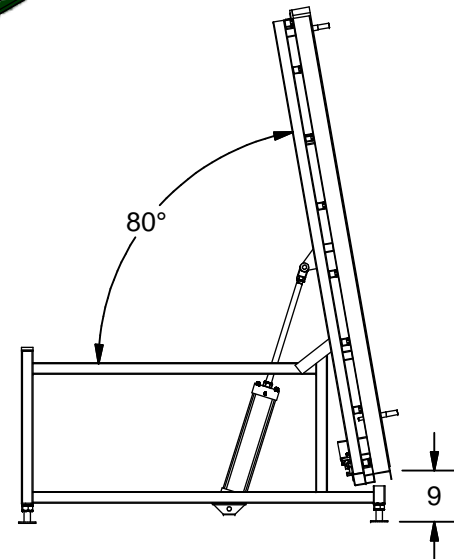

# Model K-28 Assembly Table

- \* Pnuematic Tilting 80°
- \* Pneumatic Clamp
- \* Paint: Kear Green

**K E A R** FABRICATION INC.  
27 Vanley Crescent, North York, ON, M3J 2B7 - Tel: (416) 398-8666 - Fax: (416) 398-9666

This drawing is property of Kear Fabrication Inc. and may not be copied or modified without the express consent of Kear Fabrication Inc. All dimensions are in inches and are accurate to 1/16". Angles are accurate to 1/2". Report all changes and/or errors to the Kear Fabrication Inc. Engineering Department.