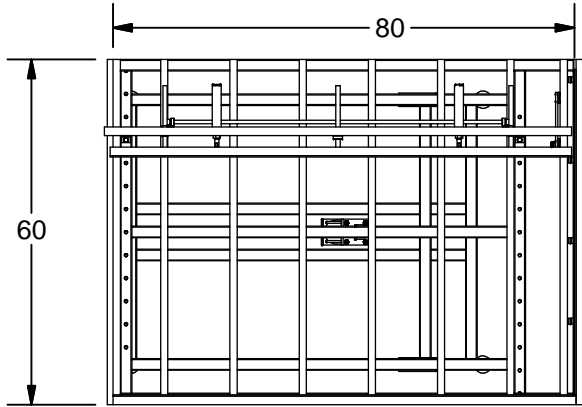

# Model K-28 Assembly Table

- \* Pnuematic Tilting 80°
- \* Pneumatic Clamp
- \* Paint: Kear Green

**K E A R** FABRICATION INC.  
27 Vanley Crescent, North York, ON, M3J 2B7 - Tel: (416) 398-8666 - Fax: (416) 398-9666

This drawing is property of Kear Fabrication Inc. and may not be copied or modified without the express consent of Kear Fabrication Inc. All dimensions are in inches and are accurate to 1/16". Angles are accurate to 1/2". Report all changes and/or errors to the Kear Fabrication Inc. Engineering Department.