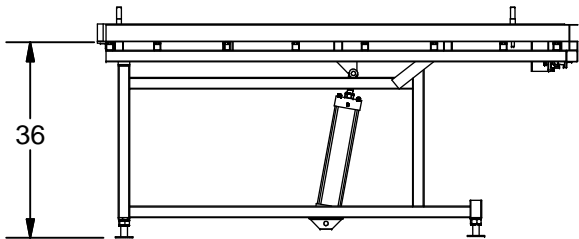

# Model K-28 Assembly Table

- \* Pnuematic Tilting 80°
- \* Pneumatic Clamp
- \* Paint: Kear Green

**K E A R** FABRICATION INC.  
27 Vanley Crescent, North York, ON, M3J 2B7 - Tel: (416) 398-8666 - Fax: (416) 398-9666

This drawing is property of Kear Fabrication Inc. and may not be copied or modified without the express consent of Kear Fabrication Inc. All dimensions are in inches and are accurate to 1/16". Angles are accurate to 1/2". Report all changes and/or errors to the Kear Fabrication Inc. Engineering Department.