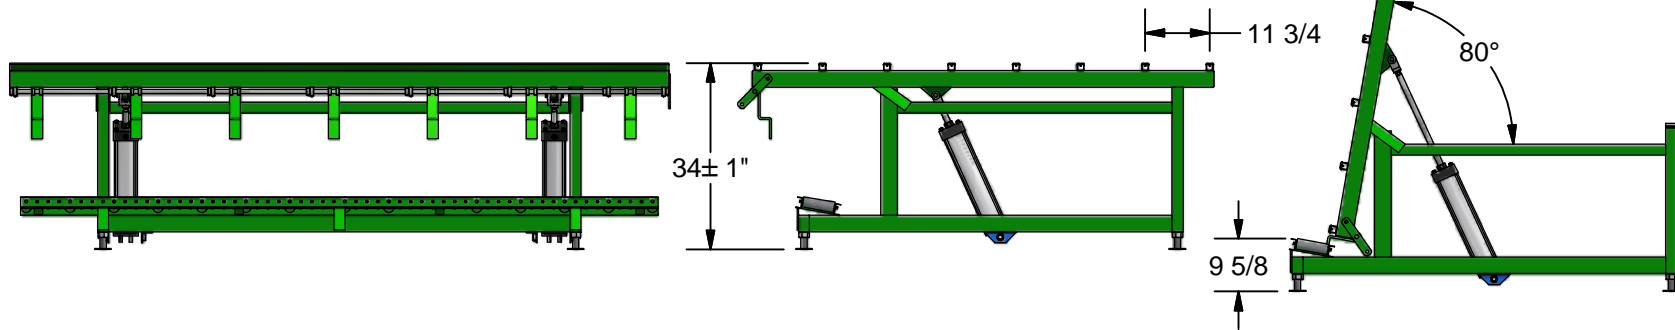

# K-28A Pneumatic Tilting Glazing Table

- 120" Long x 84" Wide x 34"± 1" Table Height
- Manually Retracting Ledge Fingers
- Base PVC roller (6" BFR) on 10" center
- Paint: Kears Green

**K E A R** FABRICATION INC.  
27 Vanley Crescent, North York, ON, M3J 2B7 - Tel: (416) 398-8666 - Fax: (416) 398-9666