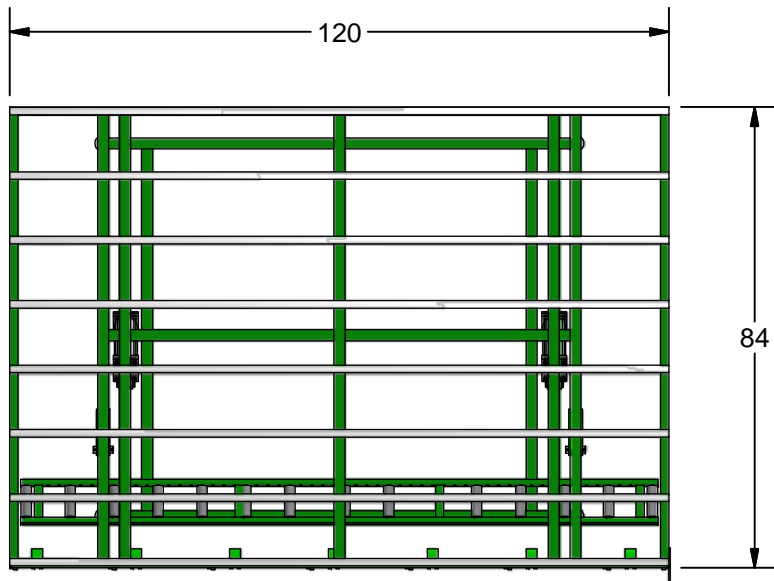

# K-28A Pneumatic Tilting Glazing Table

- 120" Long x 84" Wide x 34"± 1" Table Height
- Manually Retracting Ledge Fingers
- Base PVC roller (6" BFR) on 10" center
- Paint: Kears Green

**K E A R** FABRICATION INC.  
27 Vanley Crescent, North York, ON, M3J 2B7 - Tel: (416) 398-8666 - Fax: (416) 398-9666