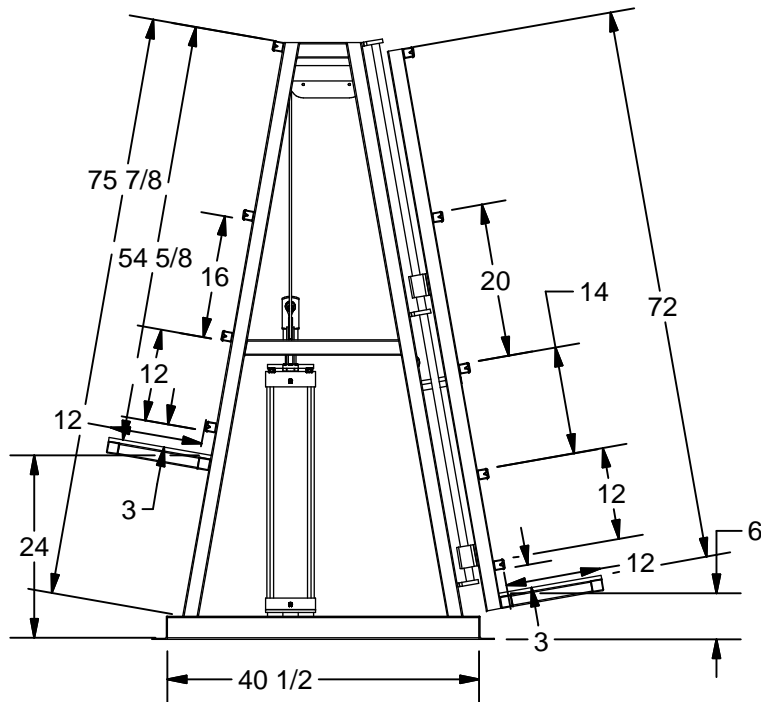

Model K-28BLAL

- * Pneumatic Lifting 26"
- * 12" HDPE Ledge
- * 24" high fix ledge on one side
- * Paint: Glossy White

K E A R FABRICATION INC.

27 Vanley Crescent, North York, ON, M3J 2B7 - Tel: (416) 398-8666 - Fax: (416) 398-9666

This drawing is property of Kear Fabrication Inc. and may not be copied or modified without the express consent of Kear Fabrication Inc. All dimensions are in inches and are accurate to 1/16". Angles are accurate to 1/2°. Report all changes and/or errors to the Kear Fabrication Inc. Engineering Department.