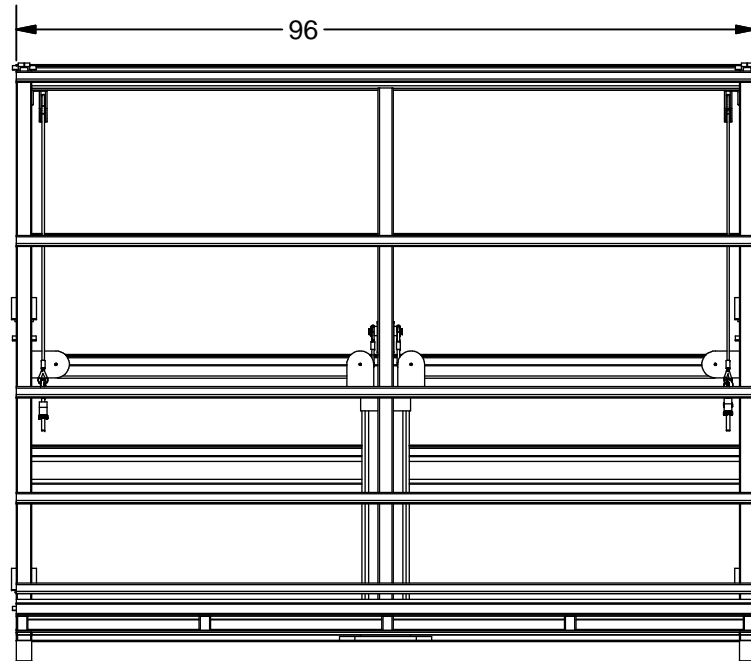

Model K-28BLAL

- * Pneumatic Lifting 26"
- * 12" HDPE Ledge
- * 24" high fix ledge on one side
- * Paint: Glossy White

K E A R FABRICATION INC.

27 Vanley Crescent, North York, ON, M3J 2B7 - Tel: (416) 398-8666 - Fax: (416) 398-9666

This drawing is property of Kear Fabrication Inc. and may not be copied or modified without the express consent of Kear Fabrication Inc. All dimensions are in inches and are accurate to 1/16". Angles are accurate to 1/2°. Report all changes and/or errors to the Kear Fabrication Inc. Engineering Department.