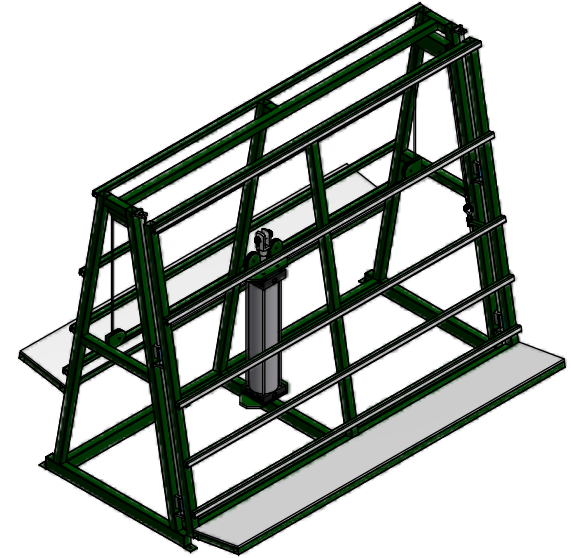

Model K-28BLAL

- * Pneumatic Lifting 26"
- * 12" HDPE Ledge
- * 24" high fix ledge on one side
- * Paint: Glossy White

K E A R FABRICATION INC.

27 Vanley Crescent, North York, ON, M3J 2B7 - Tel: (416) 398-8666 - Fax: (416) 398-9666

This drawing is property of Kear Fabrication Inc. and may not be copied or modified without the express consent of Kear Fabrication Inc. All dimensions are in inches and are accurate to 1/16". Angles are accurate to 1/2°. Report all changes and/or errors to the Kear Fabrication Inc. Engineering Department.