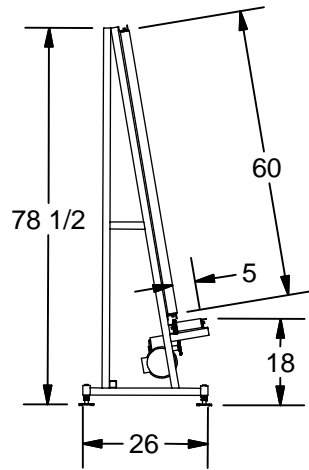

# Model K-28BMR

- \* 2" DIA Drive Rollers At 10" Center
- \* 2" DIA 60" BFR Back Rollers At 10" Center
- \* Paint: Safety Blue

**K E A R** FABRICATION INC.  
27 Vanley Crescent, North York, ON, M3J 2B7 - Tel: (416) 398-8666 - Fax: (416) 398-9666

This drawing is property of Kear Fabrication Inc. and may not be copied or modified without the express consent of Kear Fabrication Inc. All dimensions are in inches and are accurate to 1/16" . Angles are accurate to 1/2° . Report all changes and/or errors to the Kear Fabrication Inc. Engineering Department.