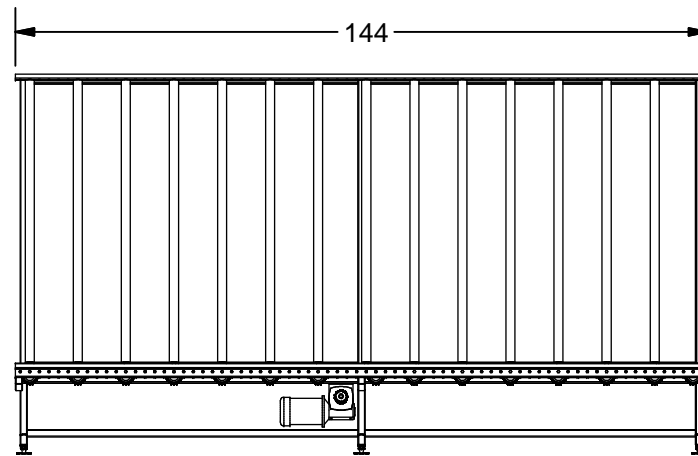

# Model K-28BMR

- \* 2" DIA Drive Rollers At 10" Center
- \* 2" DIA 60" BFR Back Rollers At 10" Center
- \* Paint: Safety Blue

**K E A R** FABRICATION INC.  
27 Vanley Crescent, North York, ON, M3J 2B7 - Tel: (416) 398-8666 - Fax: (416) 398-9666

This drawing is property of Kear Fabrication Inc. and may not be copied or modified without the express consent of Kear Fabrication Inc. All dimensions are in inches and are accurate to 1/16" . Angles are accurate to 1/2° . Report all changes and/or errors to the Kear Fabrication Inc. Engineering Department.