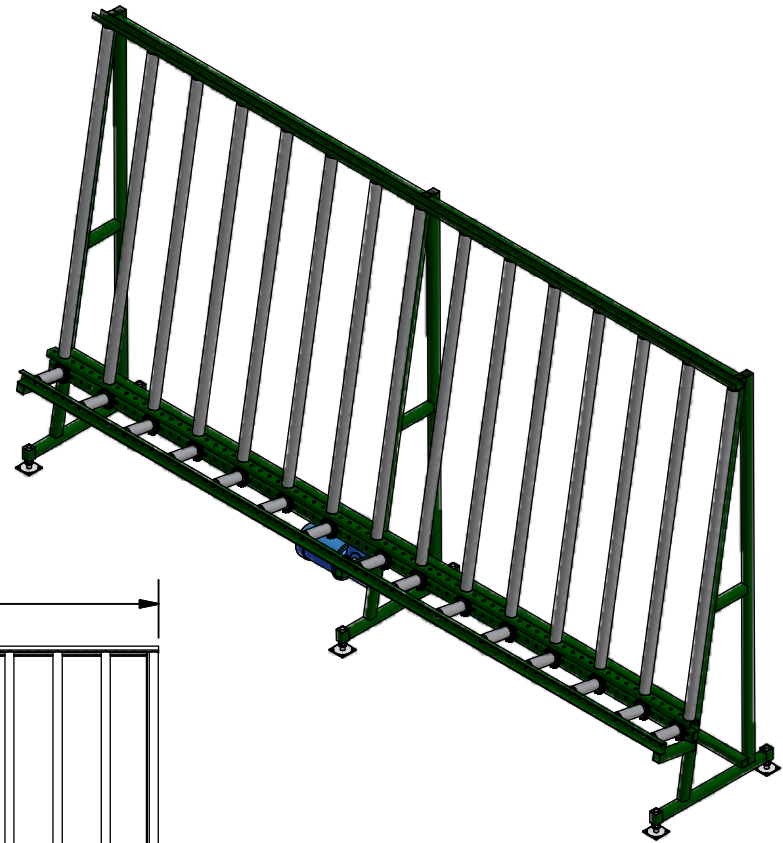

# Model K-28BMR

- \* 2" DIA Drive Rollers At 10" Center
- \* 2" DIA 60" BFR Back Rollers At 10" Center
- \* Paint: Safety Blue

**K E A R** FABRICATION INC.  
27 Vanley Crescent, North York, ON, M3J 2B7 - Tel: (416) 398-8666 - Fax: (416) 398-9666

This drawing is property of Kear Fabrication Inc. and may not be copied or modified without the express consent of Kear Fabrication Inc. All dimensions are in inches and are accurate to 1/16" . Angles are accurate to 1/2° . Report all changes and/or errors to the Kear Fabrication Inc. Engineering Department.