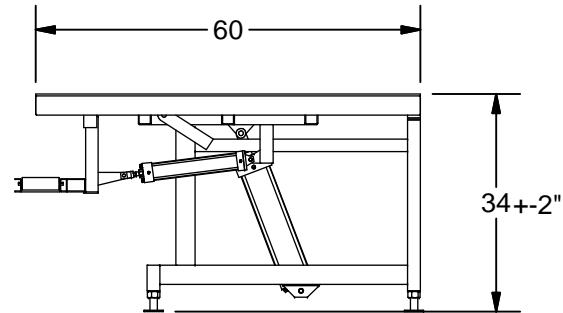

K-28HTP Pneumatic Tilting Table

- Solid HDPE Top
- 60" high x 120" Wide
- 34"± 2" Table Height
- Pneumatic Retracting Rollers Ledge
- *Panit: KEAR GREEN

KEAR FABRICATION INC.
27 Vanley Crescent, North York, ON, M3J 2B7 - Tel: (416) 398-8666 - Fax: (416) 398-9666

K-28HTP