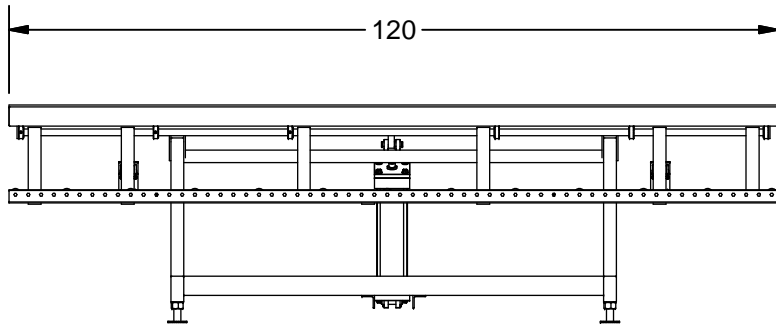

K-28HTP Pneumatic Tilting Table

- Solid HDPE Top
- 60" high x 120" Wide
- 34"± 2" Table Height
- Pneumatic Retracting Rollers Ledge
- *Panit: KEAR GREEN

KEAR FABRICATION INC.
27 Vanley Crescent, North York, ON, M3J 2B7 - Tel: (416) 398-8666 - Fax: (416) 398-9666

K-28HTP