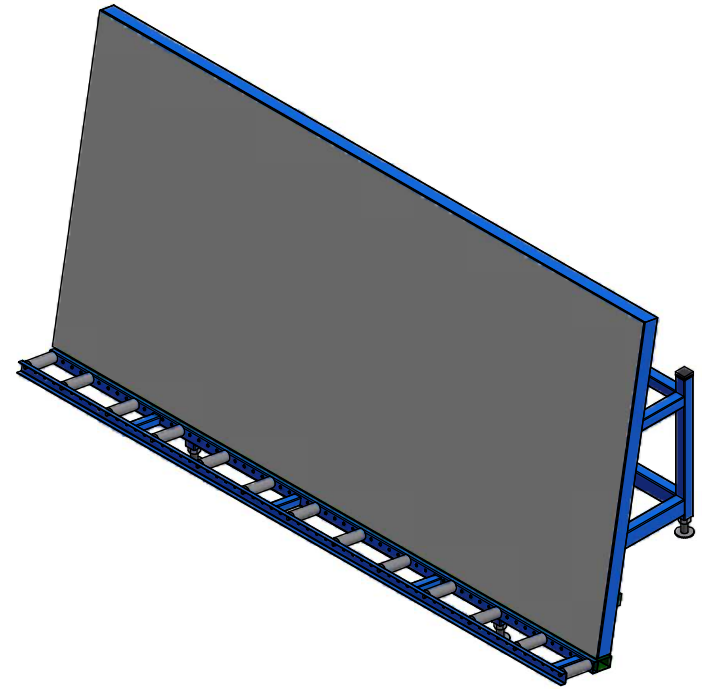

K-28HTP Pneumatic Tilting Table

- Solid HDPE Top
- 60" high x 120" Wide
- 34"± 2" Table Height
- Pneumatic Retracting Rollers Ledge
- *Panit: KEAR GREEN

KEAR FABRICATION INC.
27 Vanley Crescent, North York, ON, M3J 2B7 - Tel: (416) 398-8666 - Fax: (416) 398-9666

K-28HTP