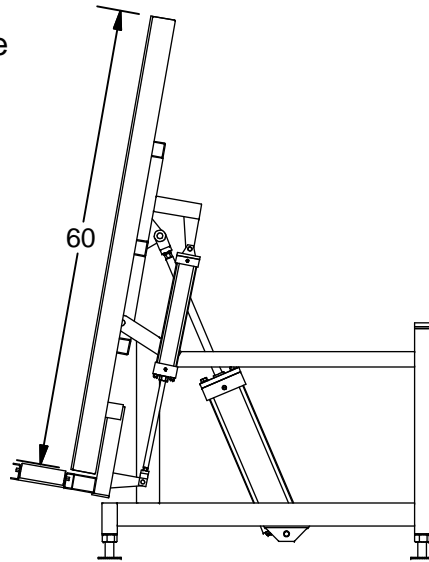

K-28HTP Pneumatic Tilting Table

- Solid HDPE Top
- 60" high x 120" Wide
- 34"± 2" Table Height
- Pneumatic Retracting Rollers Ledge
- *Panit: KEAR GREEN

KEAR FABRICATION INC.
27 Vanley Crescent, North York, ON, M3J 2B7 - Tel: (416) 398-8666 - Fax: (416) 398-9666

K-28HTP