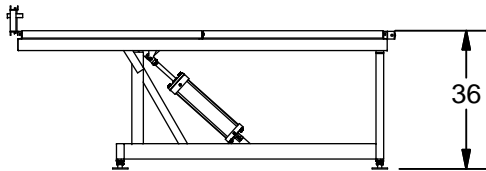

# Model K-28TOFF

- \* Pneumatic Tilting 80°
- \* Roller transfer table
- \* Fix Donut Roller Ledge
- \* Rollers cover with heat PVC tube
- \* Paint Kear Blue

**K E A R** FABRICATION INC.

27 Vanley Crescent, North York, ON, M3J 2B7 - Tel: (416) 398-8666 - Fax: (416) 398-9666

This drawing is property of Kear Fabrication Inc. and may not be copied or modified without the express consent of Kear Fabrication Inc. All dimensions are in inches and are accurate to 1/16". Angles are accurate to 1/2°. Report all changes and/or errors to the Kear Fabrication Inc. Engineering Department.