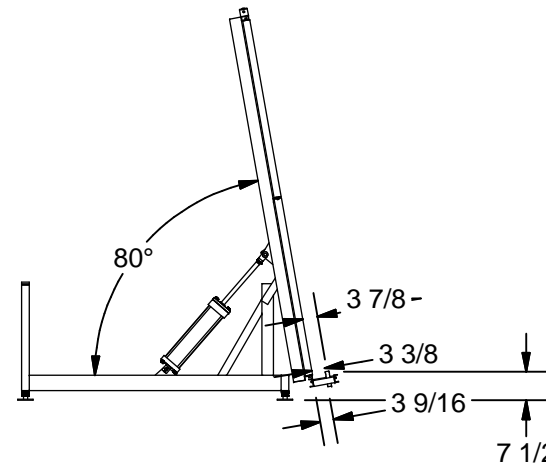

# Model K-28TOFF

- \* Pneumatic Tilting 80°
- \* Roller transfer table
- \* Fix Donut Roller Ledge
- \* Rollers cover with heat PVC tube
- \* Paint Kear Blue

**K E A R** FABRICATION INC.

27 Vanley Crescent, North York, ON, M3J 2B7 - Tel: (416) 398-8666 - Fax: (416) 398-9666

This drawing is property of Kear Fabrication Inc. and may not be copied or modified without the express consent of Kear Fabrication Inc. All dimensions are in inches and are accurate to 1/16". Angles are accurate to 1/2°. Report all changes and/or errors to the Kear Fabrication Inc. Engineering Department.