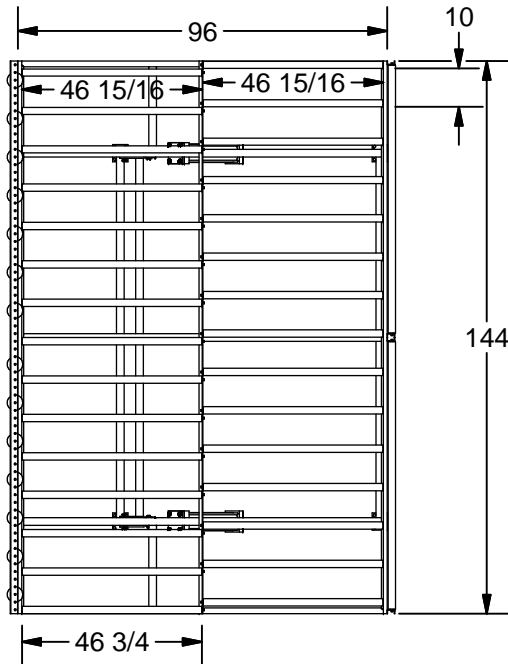

# Model K-28TOFF

- \* Pneumatic Tilting 80°
- \* Roller transfer table
- \* Fix Donut Roller Ledge
- \* Rollers cover with heat PVC tube
- \* Paint Kear Blue

**K E A R** FABRICATION INC.

27 Vanley Crescent, North York, ON, M3J 2B7 - Tel: (416) 398-8666 - Fax: (416) 398-9666

This drawing is property of Kear Fabrication Inc. and may not be copied or modified without the express consent of Kear Fabrication Inc. All dimensions are in inches and are accurate to 1/16". Angles are accurate to 1/2°. Report all changes and/or errors to the Kear Fabrication Inc. Engineering Department.