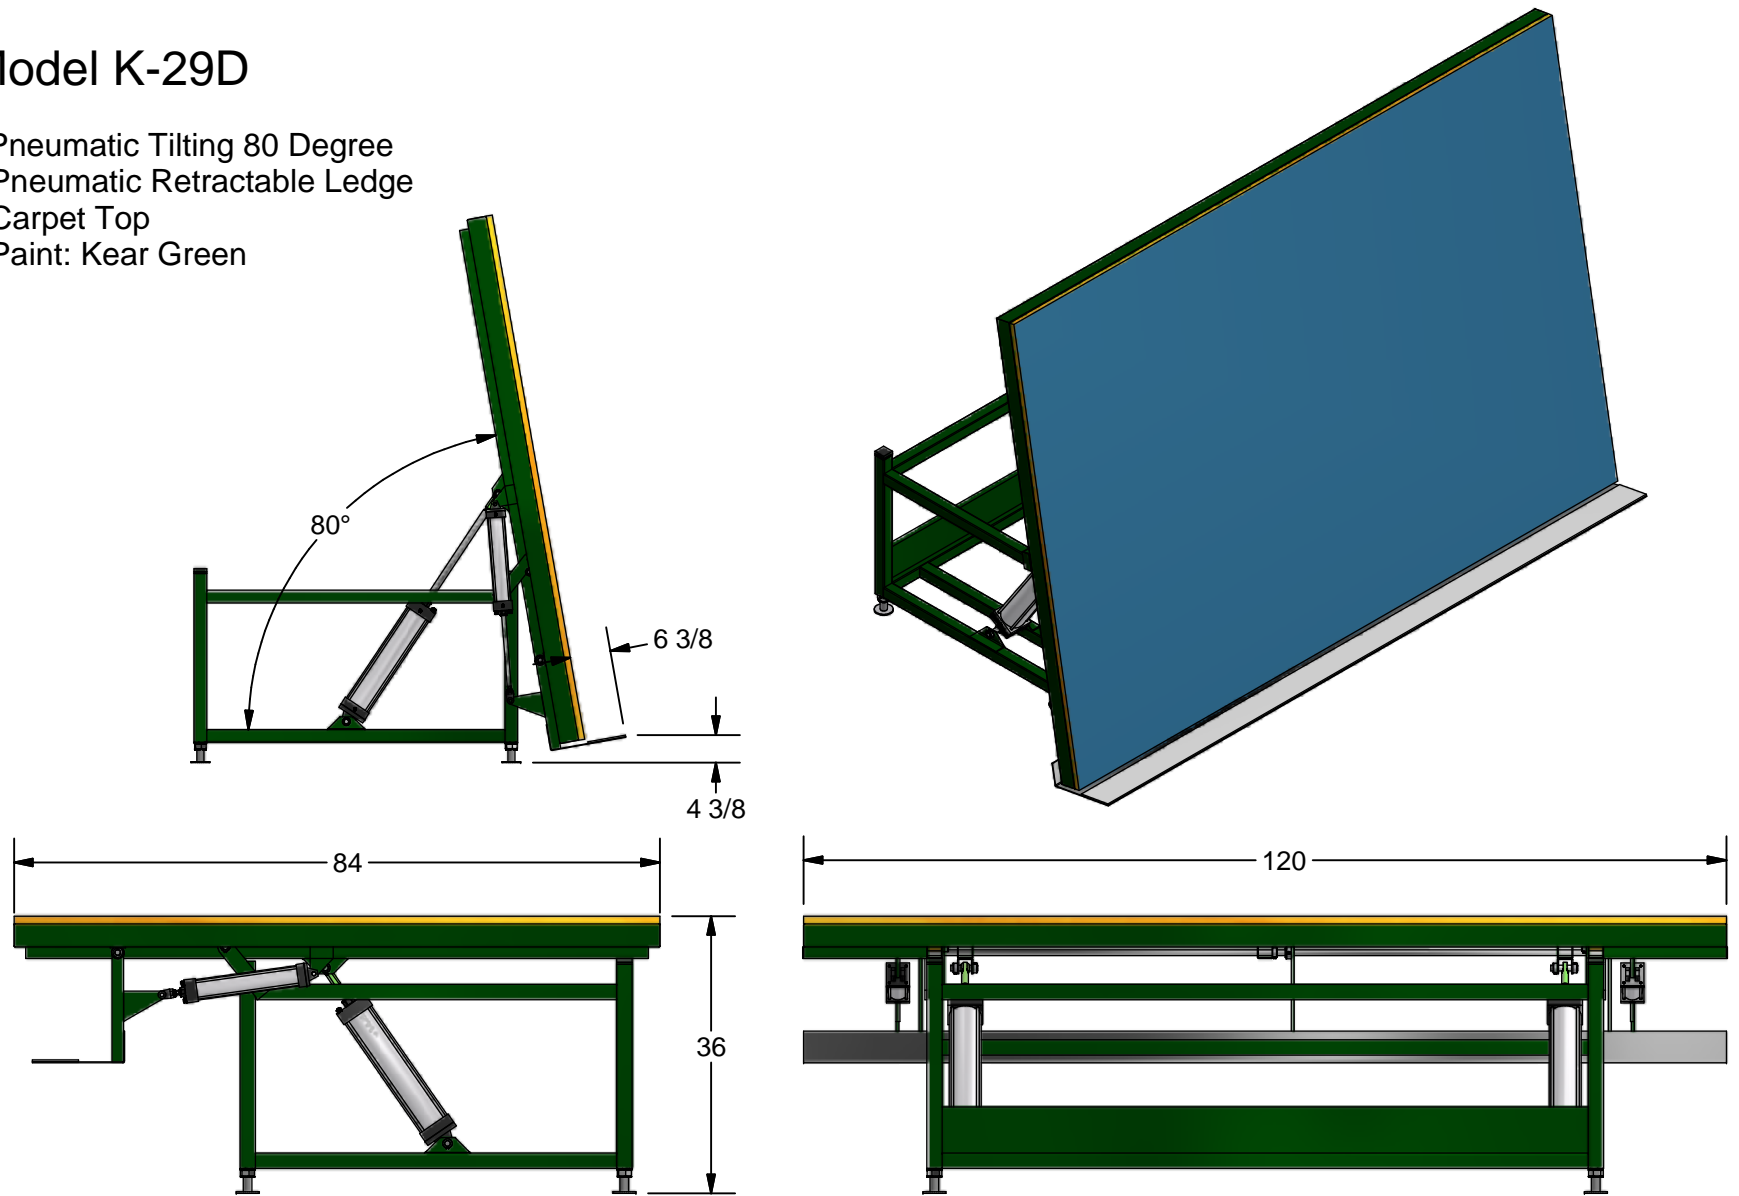

Model K-29D

- * Pneumatic Tilting 80 Degree
- * Pneumatic Retractable Ledge
- * Carpet Top
- * Paint: Kear Green

K E A R FABRICATION INC.
27 Vanley Crescent, North York, ON, M3J 2B7 - Tel: (416) 398-8666 - Fax: (416) 398-9666

This drawing is property of Kear Fabrication Inc. and may not be copied or modified without the express consent of Kear Fabrication Inc. All dimensions are in inches and are accurate to 1/16" . Angles are accurate to 1/2° . Report all changes and/or errors to the Kear Fabrication Inc. Engineering Department.