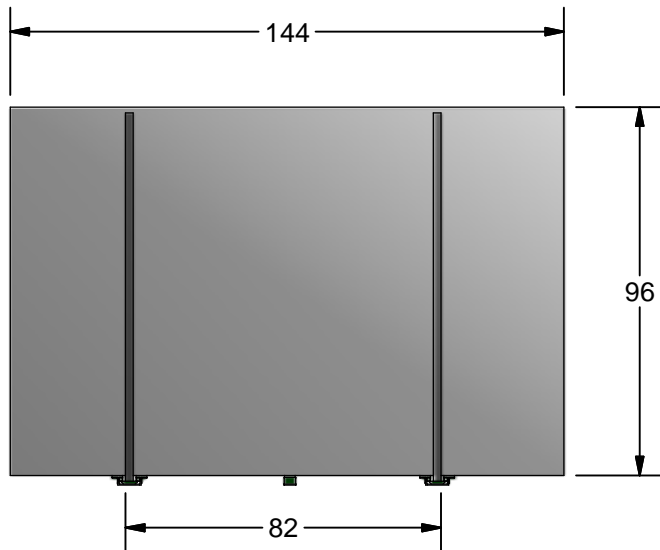

# K-33AB Pin Rack

- \* Fully Adjustable Post
- \* Base Cover with HDPE Top
- \* Paint Kears Green

These adjustable Posts 6', 8' tall  
Min. 4" to Max. what your need  
Rubber on the contact sides

Glass Block 96 x 144

HDPE Cover Base

**K E A R** FABRICATION INC.

27 Vanley Crescent, North York, ON, M3J 2B7 - Tel: (416) 398-8666 - Fax: (416) 398-9666

This drawing is property of Kears Fabrication Inc. and may not be copied or modified without the express consent of Kears Fabrication Inc. All dimensions are in inches and are accurate to 1/16". Angles are accurate to 1/2". Report all changes and/or errors to the Kears Fabrication Inc. Engineering Department.