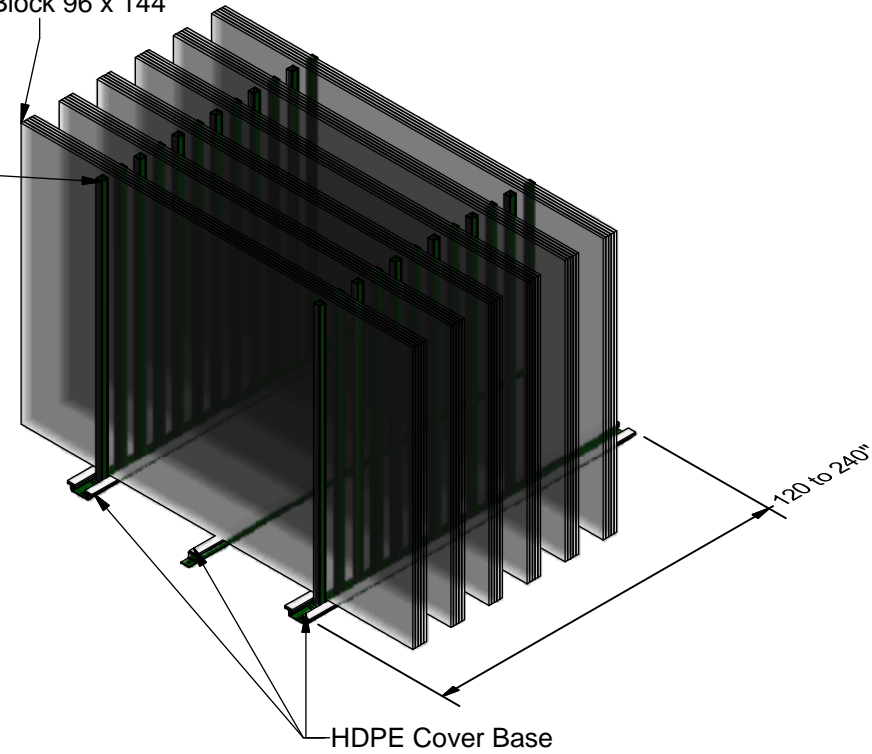

# K-33AB Pin Rack

- \* Fully Adjustable Post
- \* Base Cover with HDPE Top
- \* Paint Kears Green

These adjustable Posts 6', 8' tall  
Min. 4" to Max. what your need  
Rubber on the contact sides

Glass Block 96 x 144

HDPE Cover Base

**K E A R** FABRICATION INC.

27 Vanley Crescent, North York, ON, M3J 2B7 - Tel: (416) 398-8666 - Fax: (416) 398-9666

This drawing is property of Kears Fabrication Inc. and may not be copied or modified without the express consent of Kears Fabrication Inc. All dimensions are in inches and are accurate to 1/16". Angles are accurate to 1/2". Report all changes and/or errors to the Kears Fabrication Inc. Engineering Department.