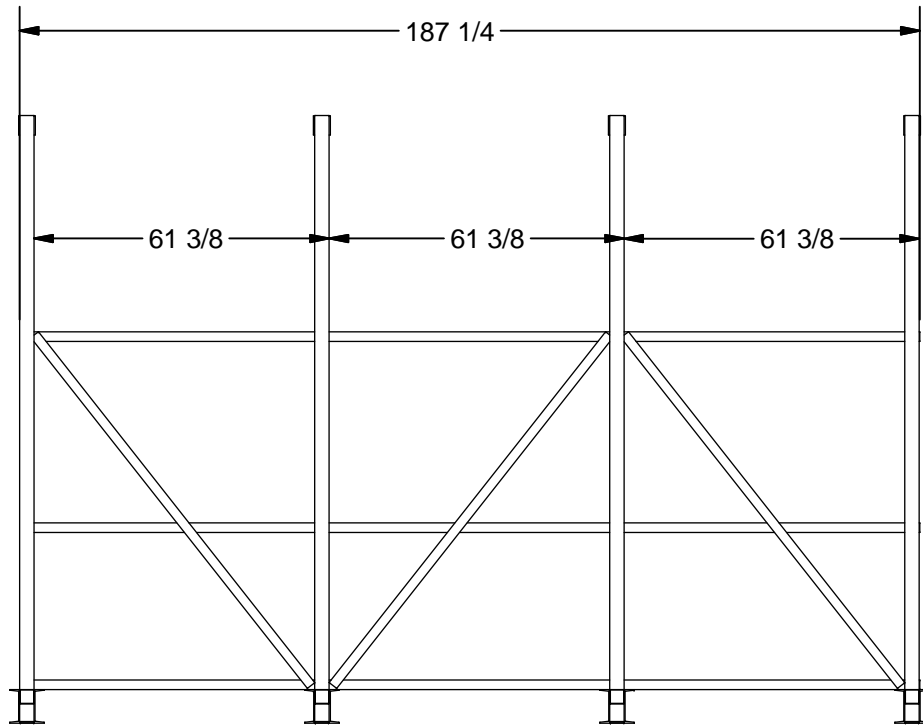

K-33J
***Jumbo Rack**

Title:		Drawn By: Tony Yan		<p>This drawing is property of Kear Fabrication Inc. and may not be copied or modified without the express consent of Kear Fabrication Inc. All dimensions are in inches and are accurate to 1/16". Angles are accurate to 1/2°. Report all changes and/or errors to the Kear Fabrication Inc. Engineering Department.</p>	<p>Kear Fabrication Inc. 27 Vanley Crescent North York, ON, Canada M3J 2B7 Tel: (416) 398-8666 Fax: (416) 398-9666</p>
File Name: K-33	Job #:	Date:			
Customer:		Checked By:			
Description:		Date:			
Scale:	Sheet #: 1 of 2				