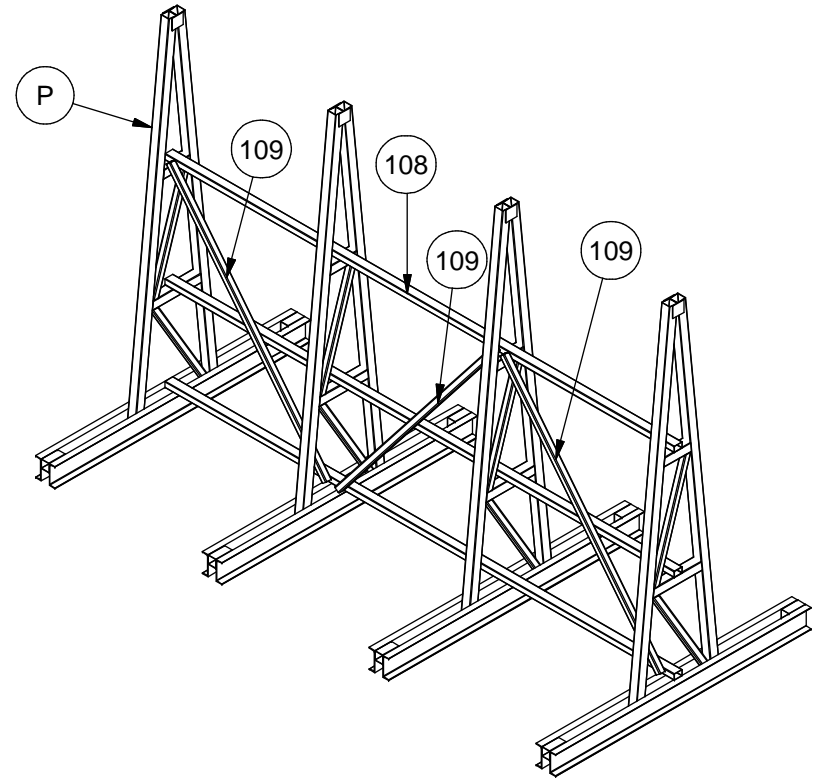

K-33J
***Jumbo Rack**

Title:		Drawn By: Tony Yan		<p>This drawing is property of Kear Fabrication Inc. and may not be copied or modified without the express consent of Kear Fabrication Inc. All dimensions are in inches and are accurate to 1/16". Angles are accurate to 1/2°. Report all changes and/or errors to the Kear Fabrication Inc. Engineering Department.</p>	<p>Kear Fabrication Inc. 27 Vanley Crescent North York, ON, Canada M3J 2B7 Tel: (416) 398-8666 Fax: (416) 398-9666</p>
File Name: K-33	Job #:	Date:			
Customer:		Checked By:			
Description:		Date:			
Scale:	Sheet #: 1 of 2				