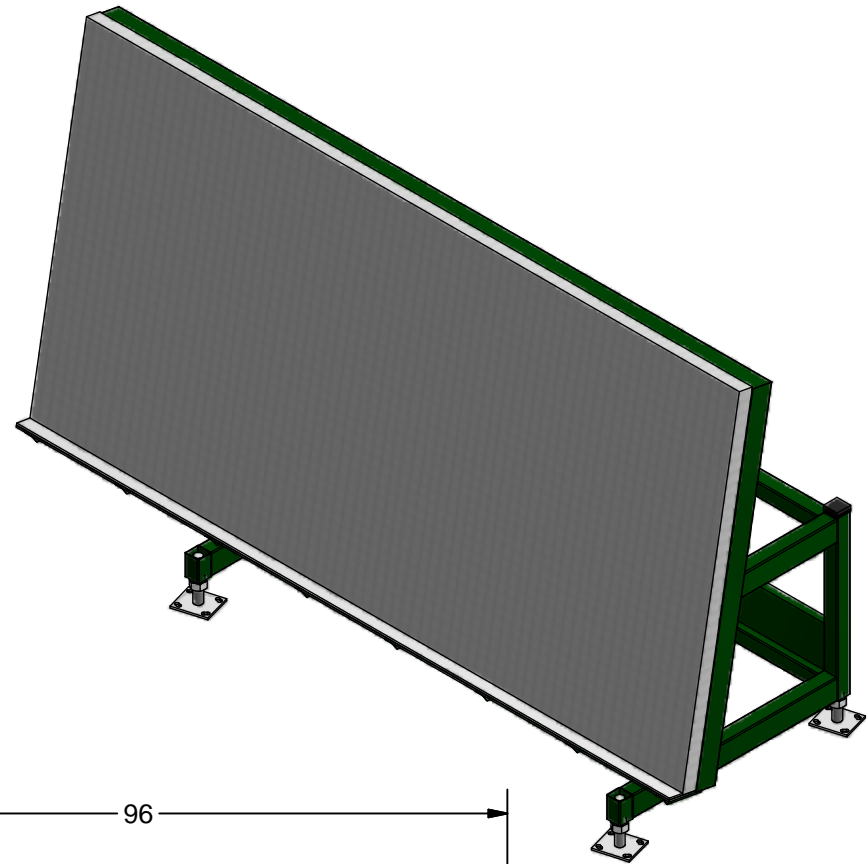

Model K-37T

- * 1HP Blower Air Float Top
- * Pneumatic Tilting 80 Degree
- * Pneumatic Retractable Ledge
- * Working Hight 34"
- * 1" Grid Top
- * Paint: Kear Green

K E A R F A B R I C A T I O N I N C .

27 Vanley Crescent, North York, ON, M3J 2B7 - Tel: (416) 398-8666 - Fax: (416) 398-9666

This drawing is property of Kear Fabrication Inc. and may not be copied or modified without the express consent of Kear Fabrication Inc. All dimensions are in inches and are accurate to 1/16" . Angles are accurate to 1/2° . Report all changes and/or errors to the Kear Fabrication Inc. Engineering Department.