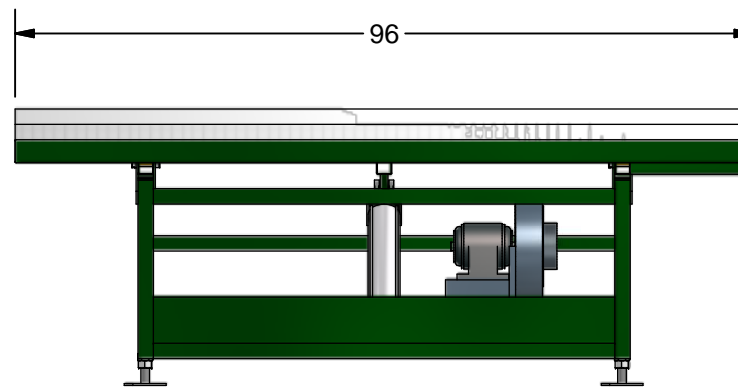

Model K-37T

- * 1HP Blower Air Float Top
- * Pneumatic Tilting 80 Degree
- * Pneumatic Retractable Ledge
- * Working Hight 34"
- * 1" Grid Top
- * Paint: Kear Green

K E A R F A B R I C A T I O N I N C .

27 Vanley Crescent, North York, ON, M3J 2B7 - Tel: (416) 398-8666 - Fax: (416) 398-9666

This drawing is property of Kear Fabrication Inc. and may not be copied or modified without the express consent of Kear Fabrication Inc. All dimensions are in inches and are accurate to 1/16" . Angles are accurate to 1/2° . Report all changes and/or errors to the Kear Fabrication Inc. Engineering Department.