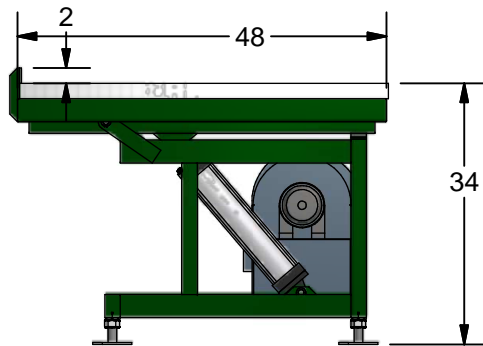

Model K-37T

- * 1HP Blower Air Float Top
- * Pneumatic Tilting 80 Degree
- * Pneumatic Retractable Ledge
- * Working Hight 34"
- * 1" Grid Top
- * Paint: Kear Green

K E A R F A B R I C A T I O N I N C .

27 Vanley Crescent, North York, ON, M3J 2B7 - Tel: (416) 398-8666 - Fax: (416) 398-9666

This drawing is property of Kear Fabrication Inc. and may not be copied or modified without the express consent of Kear Fabrication Inc. All dimensions are in inches and are accurate to 1/16" . Angles are accurate to 1/2° . Report all changes and/or errors to the Kear Fabrication Inc. Engineering Department.