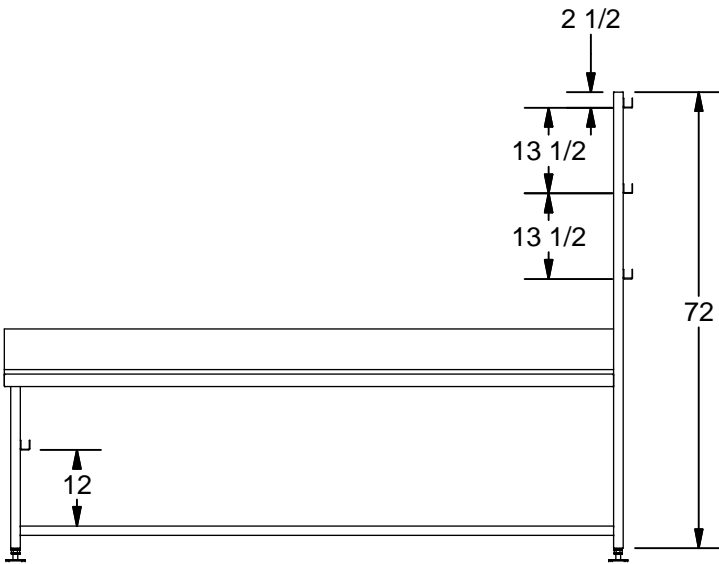

K-38M

Paint Kear Green

|                              |                 |                    |  |   |  |
|------------------------------|-----------------|--------------------|--|---|--|
| Title:                       |                 | Drawn By: Tony Yan |  | This drawing is property of Kear Fabrication Inc. and may not be copied or modified without the express consent of Kear Fabrication Inc. All dimensions are in inches and are accurate to 1/16". Angles are accurate to 1/2°. Report all changes and/or errors to the Kear Fabrication Inc. Engineering Department. | <b>Kear Fabrication Inc.</b><br>27 Vanley Crescent<br>North York, ON, Canada M3J 2B7<br>Tel: (416) 398-8666<br>Fax: (416) 398-9666 |
| Part Number: TableAssembly   | Rev. 1          | Date: 24/03/2011   |  |   |  |
| Customer:                    |                 | Checked By:        |  |   |  |
| Description: Screening Table |                 | Date:              |  |   |  |
| Scale:                       | Sheet #: 1 of 2 |                    |  |   |  |