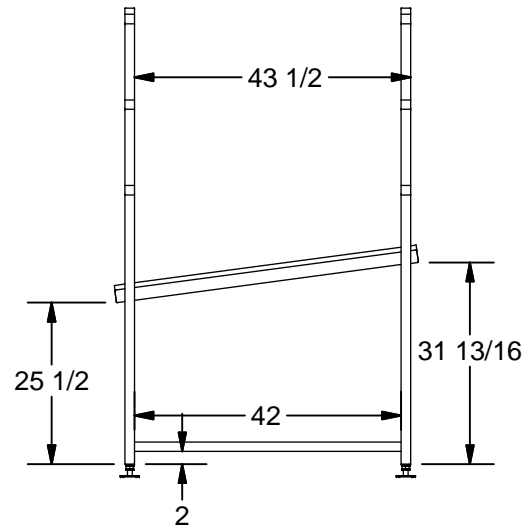

K-38M

Paint Kear Green

|                              |                 |                    |  |   |  |
|------------------------------|-----------------|--------------------|--|---|--|
| Title:                       |                 | Drawn By: Tony Yan |  | This drawing is property of Kear Fabrication Inc. and may not be copied or modified without the express consent of Kear Fabrication Inc. All dimensions are in inches and are accurate to 1/16". Angles are accurate to 1/2°. Report all changes and/or errors to the Kear Fabrication Inc. Engineering Department. | <b>Kear Fabrication Inc.</b><br>27 Vanley Crescent<br>North York, ON, Canada M3J 2B7<br>Tel: (416) 398-8666<br>Fax: (416) 398-9666 |
| Part Number: TableAssembly   | Rev. 1          | Date: 24/03/2011   |  |   |  |
| Customer:                    |                 | Checked By:        |  |   |  |
| Description: Screening Table |                 | Date:              |  |   |  |
| Scale:                       | Sheet #: 1 of 2 |                    |  |   |  |