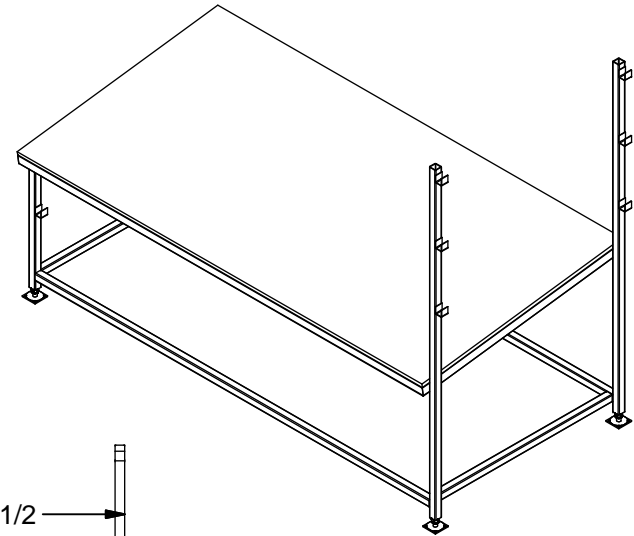

K-38M

Paint Kear Green

|                              |                 |                    |  |   |  |
|------------------------------|-----------------|--------------------|--|---|--|
| Title:                       |                 | Drawn By: Tony Yan |  | This drawing is property of Kear Fabrication Inc. and may not be copied or modified without the express consent of Kear Fabrication Inc. All dimensions are in inches and are accurate to 1/16". Angles are accurate to 1/2°. Report all changes and/or errors to the Kear Fabrication Inc. Engineering Department. | <b>Kear Fabrication Inc.</b><br>27 Vanley Crescent<br>North York, ON, Canada M3J 2B7<br>Tel: (416) 398-8666<br>Fax: (416) 398-9666 |
| Part Number: TableAssembly   | Rev. 1          | Date: 24/03/2011   |  |   |  |
| Customer:                    |                 | Checked By:        |  |   |  |
| Description: Screening Table |                 | Date:              |  |   |  |
| Scale:                       | Sheet #: 1 of 2 |                    |  |   |  |