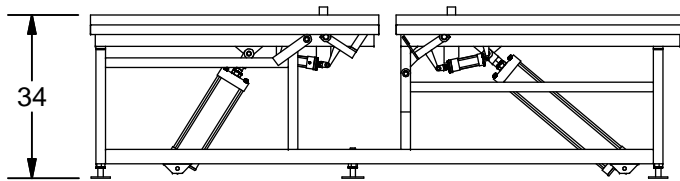

Model K-41

Paint: Oil Base Enamel With Color Bristol Green
 - Similar to #SW6748

K E A R FABRICATION INC.
 27 Vanley Crescent, North York, ON, M3J 2B7 - Tel: (416) 398-8666 - Fax: (416) 398-9666

This drawing is property of Kear Fabrication Inc. and may not be copied or modified without the express consent of Kear Fabrication Inc. All dimensions are in inches and are accurate to 1/16". Angles are accurate to 1/2°. Report all changes and/or errors to the Kear Fabrication Inc. Engineering Department.