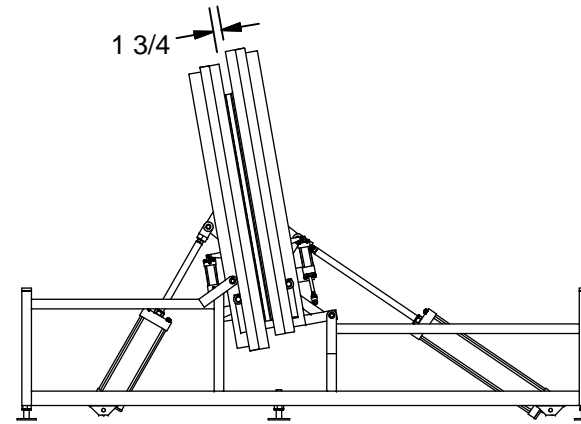

Model K-41

Paint: Oil Base Enamel With Color Bristol Green
 - Similar to #SW6748

K E A R FABRICATION INC.
 27 Vanley Crescent, North York, ON, M3J 2B7 - Tel: (416) 398-8666 - Fax: (416) 398-9666

This drawing is property of Kear Fabrication Inc. and may not be copied or modified without the express consent of Kear Fabrication Inc. All dimensions are in inches and are accurate to 1/16". Angles are accurate to 1/2°. Report all changes and/or errors to the Kear Fabrication Inc. Engineering Department.