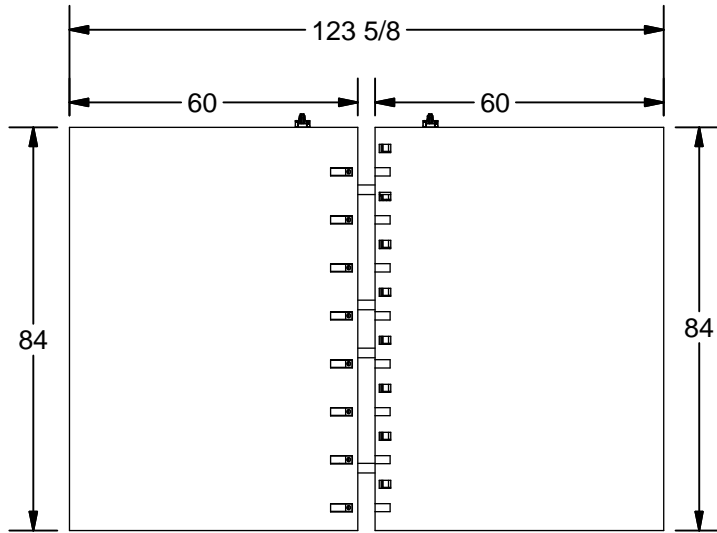

Model K-41

Paint: Oil Base Enamel With Color Bristol Green
 - Similar to #SW6748

K E A R FABRICATION INC.
 27 Vanley Crescent, North York, ON, M3J 2B7 - Tel: (416) 398-8666 - Fax: (416) 398-9666

This drawing is property of Kear Fabrication Inc. and may not be copied or modified without the express consent of Kear Fabrication Inc. All dimensions are in inches and are accurate to 1/16". Angles are accurate to 1/2°. Report all changes and/or errors to the Kear Fabrication Inc. Engineering Department.