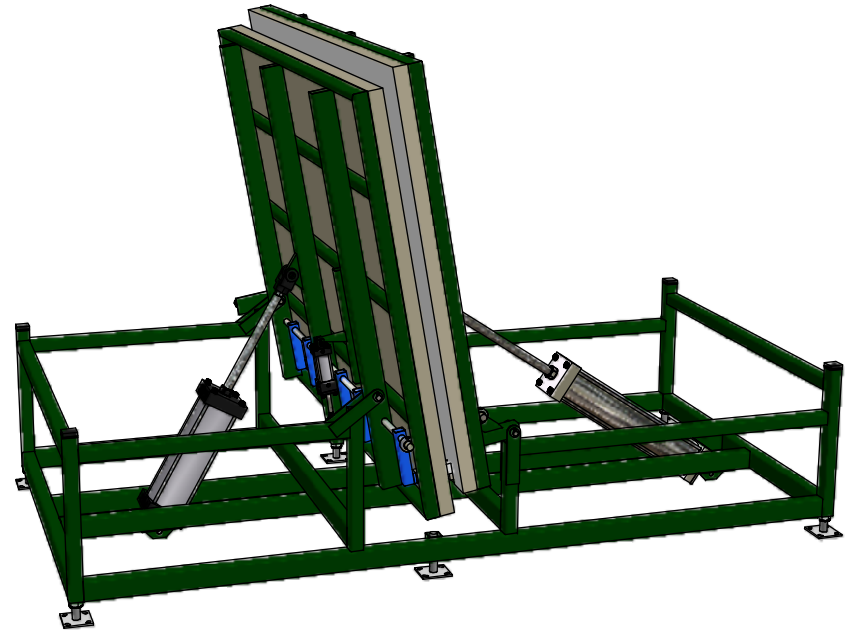

Model K-41

Paint: Oil Base Enamel With Color Bristol Green
 - Similar to #SW6748

K E A R FABRICATION INC.
 27 Vanley Crescent, North York, ON, M3J 2B7 - Tel: (416) 398-8666 - Fax: (416) 398-9666

This drawing is property of Kear Fabrication Inc. and may not be copied or modified without the express consent of Kear Fabrication Inc. All dimensions are in inches and are accurate to 1/16". Angles are accurate to 1/2°. Report all changes and/or errors to the Kear Fabrication Inc. Engineering Department.